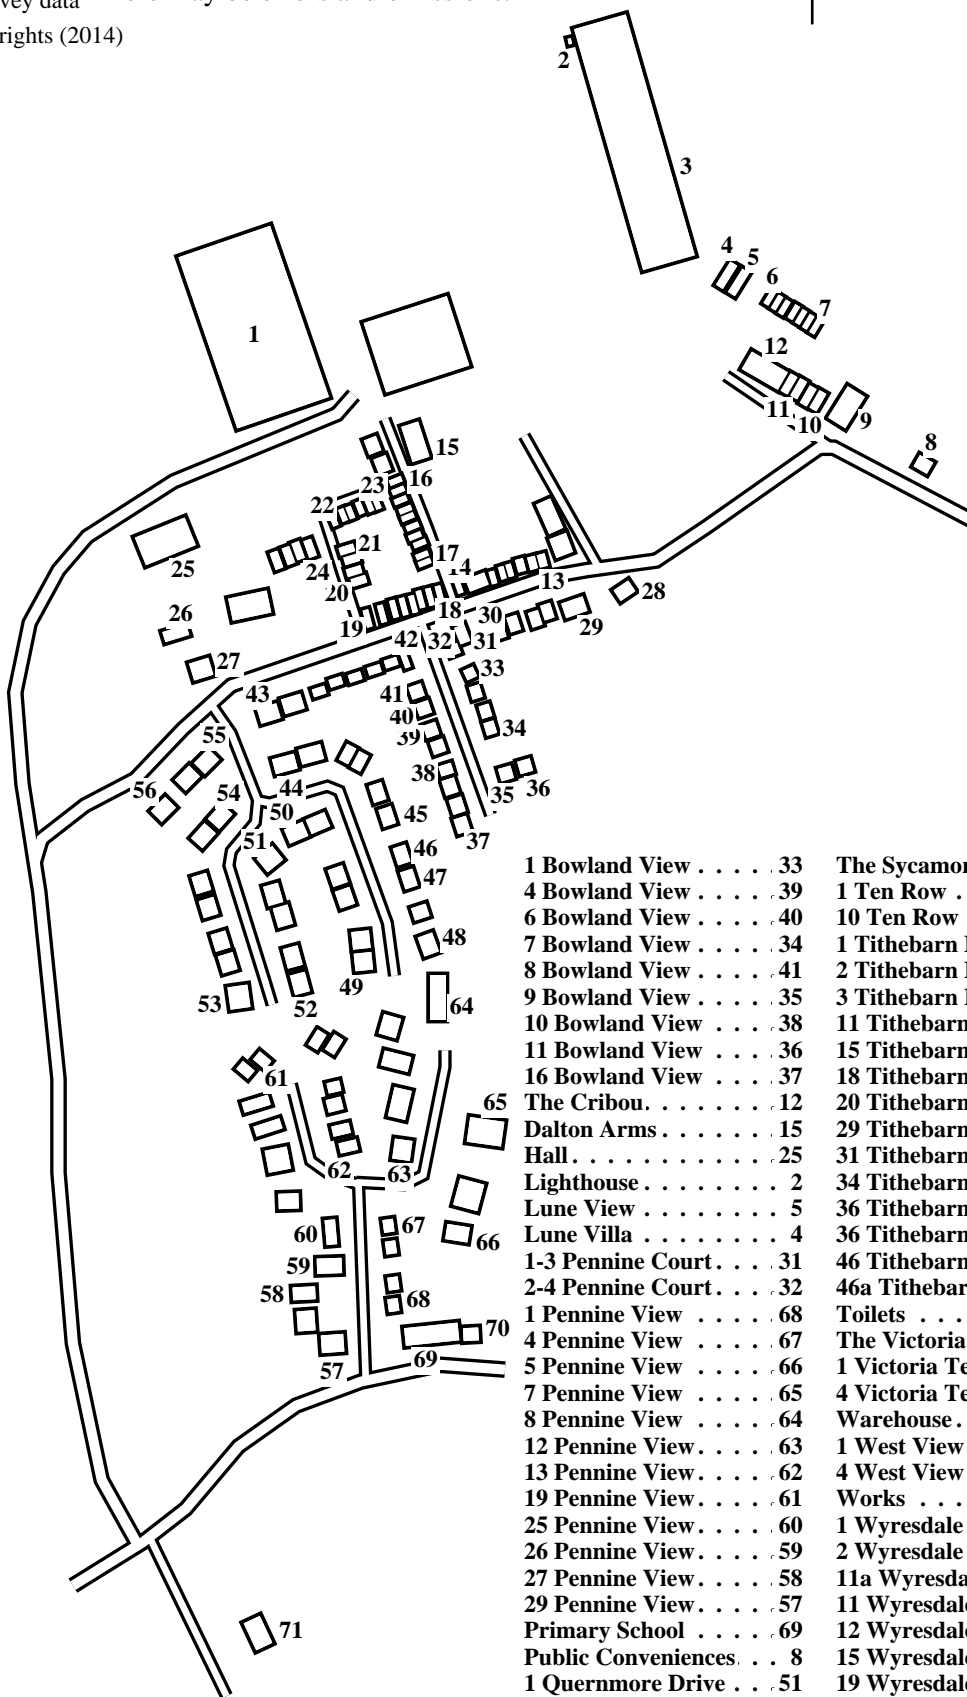

Glasson

Caution: This map has not yet been checked by residents.

There may be errors and omissions.

- 1 Works
- 2 Lighthouse
- 3 Warehouse
- 4 Lune Villa
- 5 Lune View
- 6 1 Railway Place
- 7 7 Railway Place
- 8 Public Conveniences
- 9 The Victoria Inn
- 10 1 Victoria Terrace
- 11 4 Victoria Terrace
- 12 The Cribou
- 13 2 Tithebarn Hill
- 14 18 Tithebarn Hill
- 15 Dalton Arms
- 16 10 Ten Row
- 17 1 Ten Row
- 18 20 Tithebarn Hill
- 19 34 Tithebarn Hill
- 20 1 West View
- 21 4 West View
- 22 6 River View
- 23 1 River View
- 24 36 Tithebarn Hill
- 25 Hall
- 26 46a Tithebarn Hill
- 27 46 Tithebarn Hill
- 28 1 Tithebarn Hill
- 29 3 Tithebarn Hill
- 30 11 Tithebarn Hill
- 31 1-3 Pennine Court
- 32 2-4 Pennine Court
- 33 1 Bowland View
- 34 7 Bowland View
- 35 9 Bowland View
- 36 11 Bowland View
- 37 16 Bowland View
- 38 10 Bowland View
- 39 4 Bowland View
- 40 6 Bowland View
- 41 8 Bowland View
- 42 15 Tithebarn Hill
- 43 29 Tithebarn Hill
- 44 1 Wyresdale Crescent
- 45 11 Wyresdale Crescent
- 46 11a Wyresdale Crescent
- 47 15 Wyresdale Crescent
- 48 19 Wyresdale Crescent
- 49 12 Wyresdale Crescent
- 50 2 Wyresdale Crescent
- 51 1 Quernmore Drive
- 52 9 Quernmore Drive
- 53 14 Quernmore Drive
- 54 2 Quernmore Drive
- 55 31 Tithebarn Hill
- 56 36 Tithebarn Hill
- 57 29 Pennine View
- 58 27 Pennine View
- 59 26 Pennine View
- 60 25 Pennine View
- 61 19 Pennine View
- 62 13 Pennine View
- 63 12 Pennine View
- 64 8 Pennine View
- 65 7 Pennine View
- 66 5 Pennine View
- 67 4 Pennine View
- 68 1 Pennine View
- 69 Primary School
- 70 School House
- 71 The Sycamore