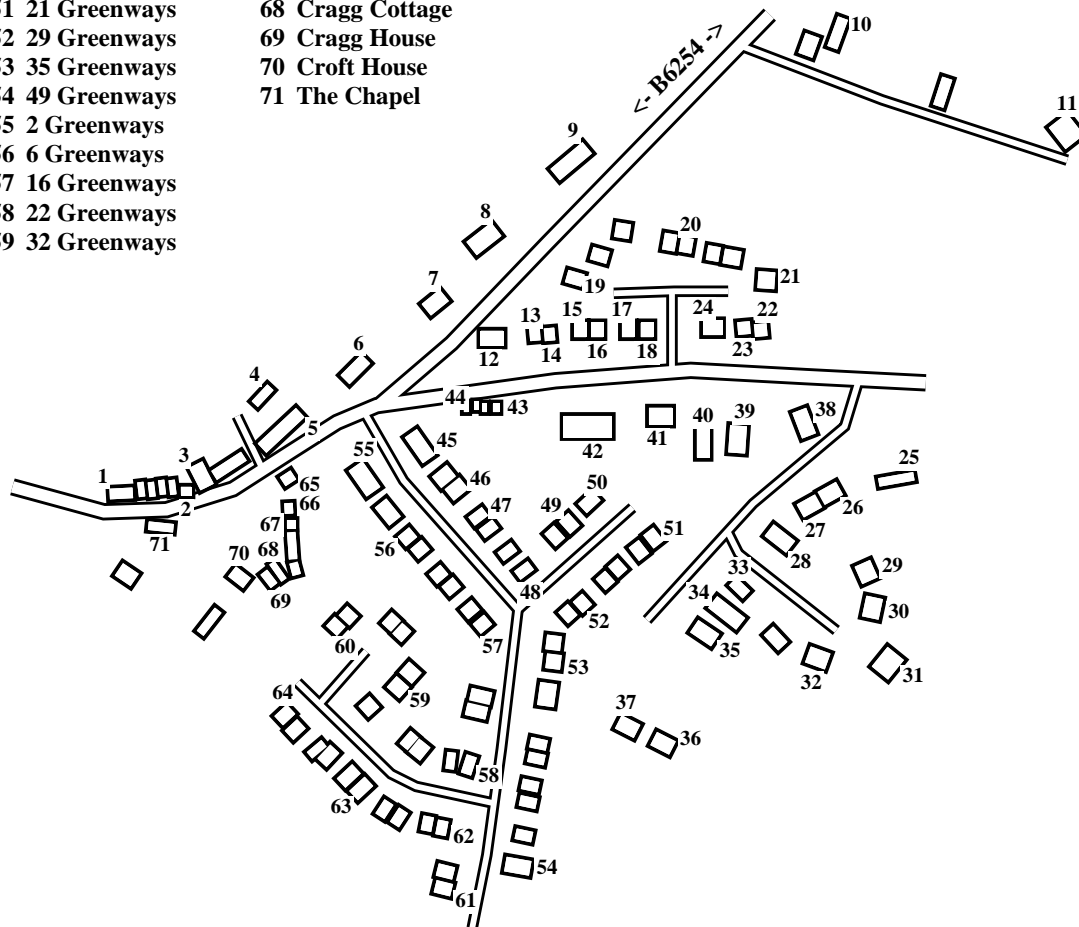

Over Kellet (East)

Caution: This map has not yet been checked by residents.
There may be errors and omissions.

- 1 2 Longton's Cottages
- 2 7 Longton's Cottages
- 3 Cockle Hill Barn
- 4 Yew Tree Barn
- 5 Yew Tree House
- 6 West Penwith
- 7 Tree Tops
- 8 Westerdale
- 9 The Willows
- 10 Thie-ne-shee
- 11 Highfield
- 12 Police Station
- 13 Windyridge
- 14 Wynmere
- 15 Whitfield
- 16 Sea View
- 17 Harvieside
- 18 Rosy Bower
- 19 1 Winder Garth
- 20 5 Winder Garth
- 21 8 Winder Garth
- 22 The Spens
- 23 The Hyning
- 24 Grindleford
- 25 The Whitehouse
- 26 Thistlefield
- 27 Rocklands
- 28 Alabri
- 29 Fairfields
- 30 La Panne
- 31 Skythorns
- 32 Rose Dene
- 33 Beech Dene
- 34 Culzean
- 35 Grange Royd
- 36 Kiln House
- 37 Three Gables
- 38 Meadowbank
- 39 Ulverscroft
- 40 Jaclyn Cottage
- 41 Graythwaite
- 42 Hill Top
- 43 4 Thomlinson's Row
- 44 1 Thomlinson's Row
- 45 1 Greenways
- 46 5 Greenways
- 47 7 Greenways
- 48 13 Greenways
- 49 17 Greenways
- 50 19 Greenways
- 51 21 Greenways
- 52 29 Greenways
- 53 35 Greenways
- 54 49 Greenways
- 55 2 Greenways
- 56 6 Greenways
- 57 16 Greenways
- 58 22 Greenways
- 59 32 Greenways
- 60 42 Greenways
- 61 51 Greenways
- 62 55 Greenways
- 63 63 Greenways
- 64 73 Greenways
- 65 Dean Cottage
- 66 Roselea
- 67 Fern Nook
- 68 Cragg Cottage
- 69 Cragg House
- 70 Croft House
- 71 The Chapel