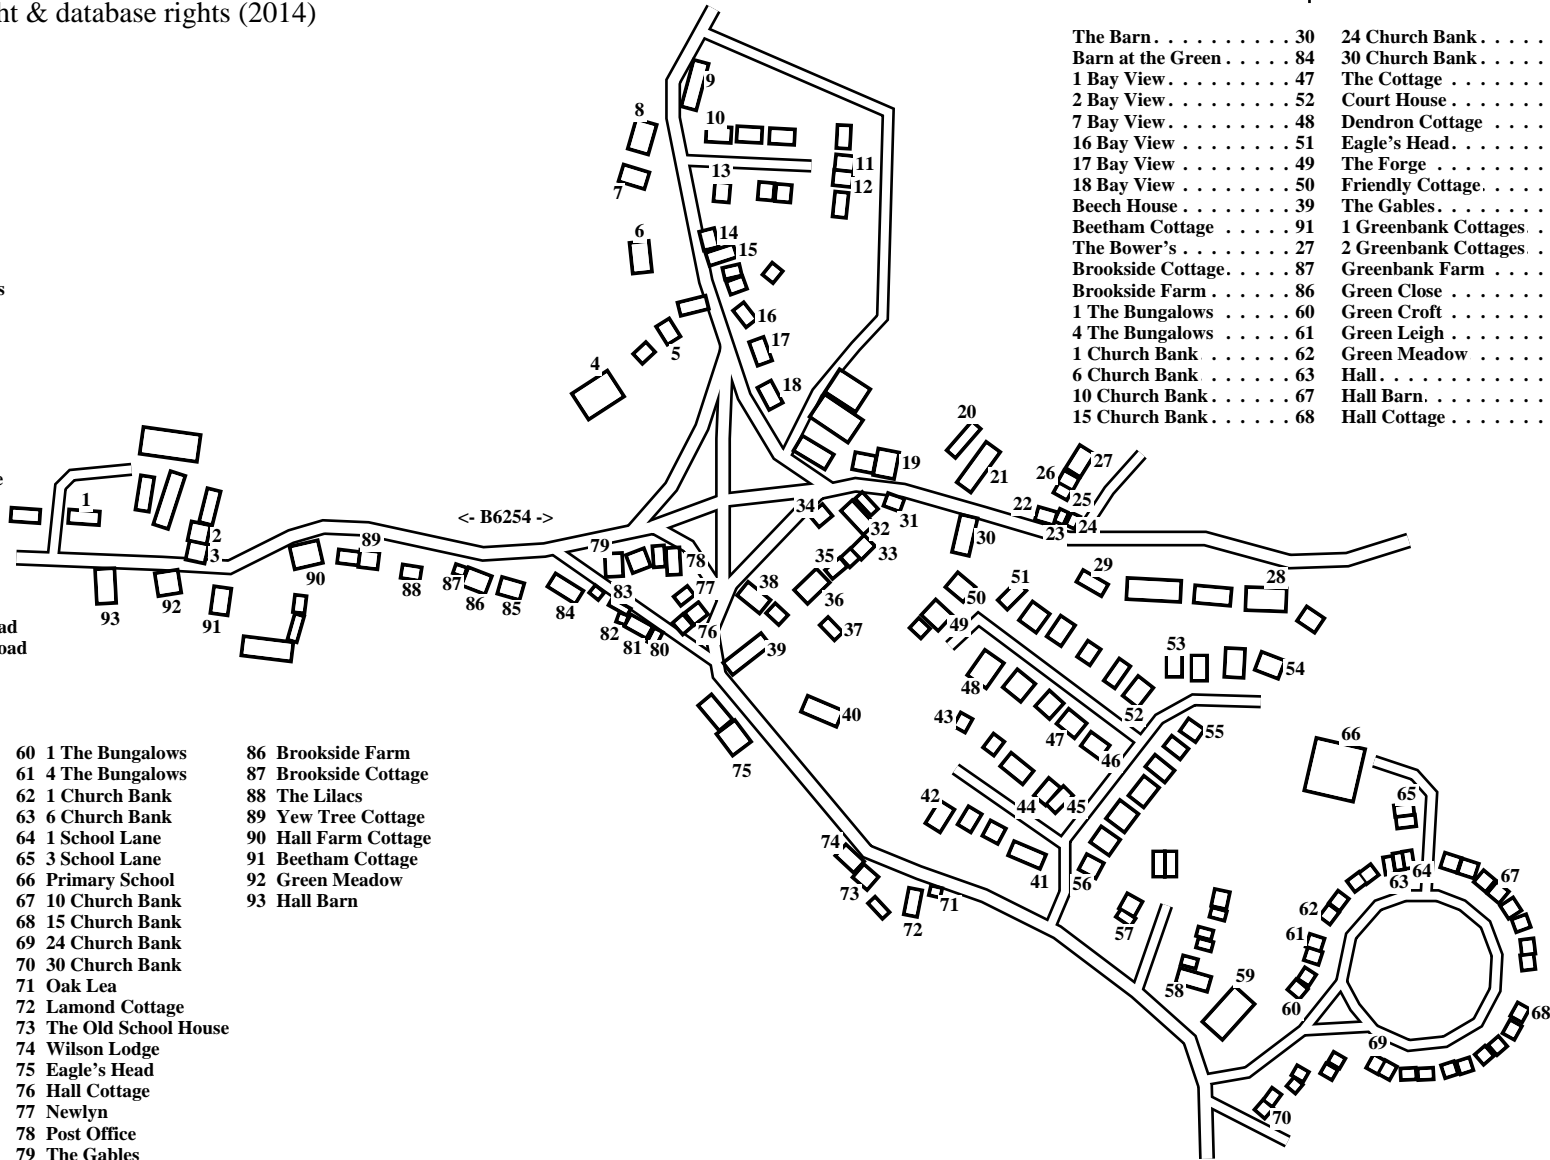

- 60 1 The Bungalows
- 61 4 The Bungalows
- 62 1 Church Bank
- 63 6 Church Bank
- 64 1 School Lane
- 65 3 School Lane
- 66 Primary School
- 67 10 Church Bank
- 68 15 Church Bank
- 69 24 Church Bank
- 70 30 Church Bank
- 71 Oak Lea
- 72 Lamond Cottage
- 73 The Old School House
- 74 Wilson Lodge
- 75 Eagle's Head
- 76 Hall Cottage
- 77 Newlyn
- 78 Post Office
- 79 The Gables
- 80 Woodlands Cottage
- 81 Woodlands
- 82 The Forge
- 83 Friendly Cottage
- 84 Barn at the Green
- 85 Kirkdale House

- 86 Brookside Farm
- 87 Brookside Cottage
- 88 The Lilacs
- 89 Yew Tree Cottage
- 90 Hall Farm Cottage
- 91 Beetham Cottage
- 92 Green Meadow
- 93 Hall Barn

- The Barn 30
- Barn at the Green 84
- 1 Bay View 47
- 2 Bay View 52
- 7 Bay View 48
- 16 Bay View 51
- 17 Bay View 49
- 18 Bay View 50
- Beech House 39
- Beetham Cottage 91
- The Bower's 27
- Brookside Cottage 87
- Brookside Farm 86
- 1 The Bungalows 60
- 4 The Bungalows 61
- 1 Church Bank 62
- 6 Church Bank 63
- 10 Church Bank 67
- 15 Church Bank 68
- 24 Church Bank 69
- 30 Church Bank 70
- The Cottage 14
- Court House 40
- Dendron Cottage 15
- Eagle's Head 75
- The Forge 82
- Friendly Cottage 83
- The Gables 79
- 1 Greenbank Cottages 3
- 2 Greenbank Cottages 2
- Greenbank Farm 1
- Green Close 18
- Green Croft 17
- Green Leigh 34
- Green Meadow 92
- Hall 59
- Hall Barn 93
- Hall Cottage 76
- Hall Farm Cottage 90
- Hall Garth 4
- 1 Hall Garth Close 6
- 3 Hall Garth Close 7
- 4 Hall Garth Close 8
- Hall Garth Cottage 5
- 1 Hall Garth Gardens 10
- 2 Hall Garth Gardens 13
- 9 Hall Garth Gardens 11
- 10 Hall Garth Gardens 12
- Hogarth Cottage 20
- 4 Kirkby Lonsdale Road 28
- 10 Kirkby Lonsdale Road 29
- Kirkdale House 85
- 1 Kirklands Road 34
- 2 Kirklands Road 56
- 3 Kirklands Road 46
- 5 Kirklands Road 53
- 13 Kirklands Road 54
- 14 Kirklands Road 55
- Lamond Cottage 72
- 1 Leapers View 57
- 10 Leapers View 58
- The Lilacs 88
- Lime Tree Cottage 33
- Mill Cottage 25
- Newlyn 77
- Nursery 40
- Oak Lea 71
- Old Hall 22
- 1 Old Hall Cottages 23
- 2 Old Hall Cottages 24
- The Old School House 73
- The Old Vicarage 36
- Ostle Cottage 37
- Plough Cottage 31
- Plough Cottage 19
- Plough House 32
- Post Office 78
- Primary School 66
- Rectory House 35
- School 66
- 1 School Lane 64
- 3 School Lane 65
- Shenstone 38
- The Stables 26
- Tithe Barn 9
- Well House 16
- Wilson Hogarth House 21
- Wilson Lodge 74
- Woodlands 81
- Woodlands Cottage 80
- 1 Woodlands View 41
- 2 Woodlands View 44
- 7 Woodlands View 42
- 8 Woodlands View 43
- Yew Tree Cottage 89