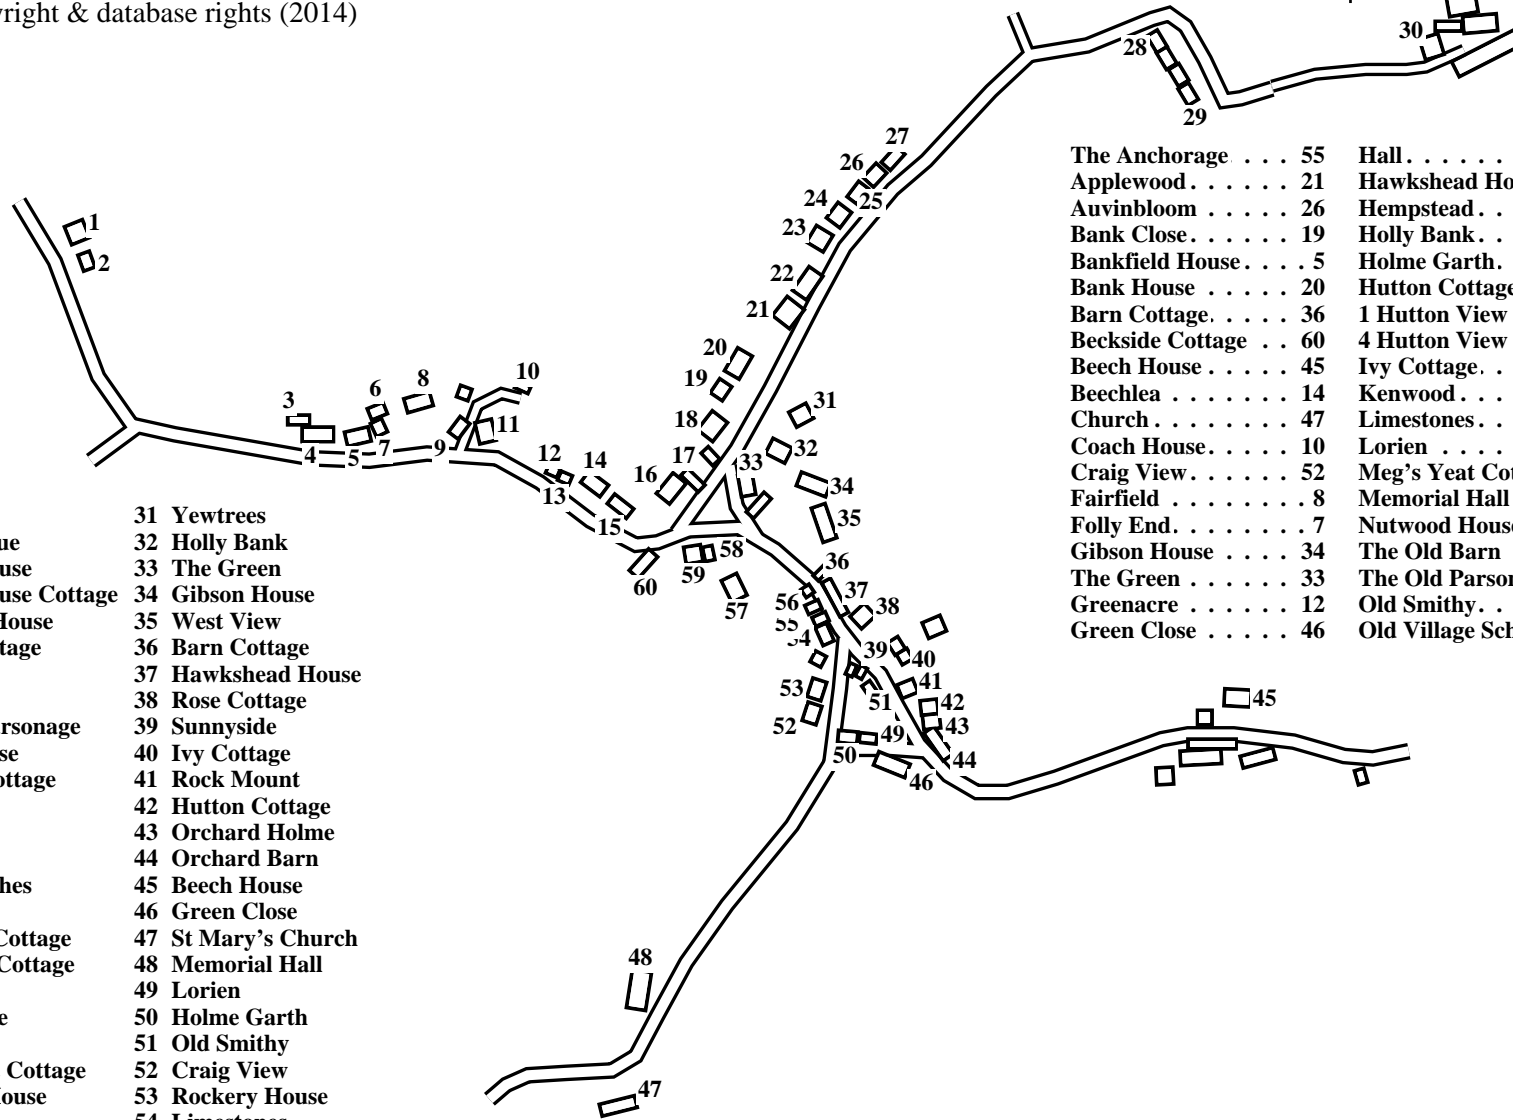

# Priest Hutton

Caution: This map has not yet been checked by residents.  
There may be errors and omissions.

- 1 Kenwood
- 2 Stanley Houe
- 3 Watson House
- 4 Watson House Cottage
- 5 Bankfield House
- 6 Plough Cottage
- 7 Folly End
- 8 Fairfield
- 9 The Old Parsonage
- 10 Coach House
- 11 Rockery Cottage
- 12 Greenacre
- 13 Hempstead
- 14 Beechlea
- 15 Three Beeches
- 16 Roselea
- 17 Pear Tree Cottage
- 18 Woodbine Cottage
- 19 Bank Close
- 20 Bank House
- 21 Applewood
- 22 Meg's Yeat Cottage
- 23 Nutwood House
- 24 Sunfield
- 25 The Parsonage
- 26 Auvinbloom
- 27 3 Upphall Lane
- 28 1 Hutton View
- 29 4 Hutton View
- 30 Upp Hall
- 31 Yewtrees
- 32 Holly Bank
- 33 The Green
- 34 Gibson House
- 35 West View
- 36 Barn Cottage
- 37 Hawkshead House
- 38 Rose Cottage
- 39 Sunnyside
- 40 Ivy Cottage
- 41 Rock Mount
- 42 Hutton Cottage
- 43 Orchard Holme
- 44 Orchard Barn
- 45 Beech House
- 46 Green Close
- 47 St Mary's Church
- 48 Memorial Hall
- 49 Lorien
- 50 Holme Garth
- 51 Old Smithy
- 52 Craig View
- 53 Rockery House
- 54 Limestones
- 55 The Anchorage
- 56 Town House
- 57 The Old Barn
- 58 School House
- 59 Old Village School
- 60 Beckside Cottage