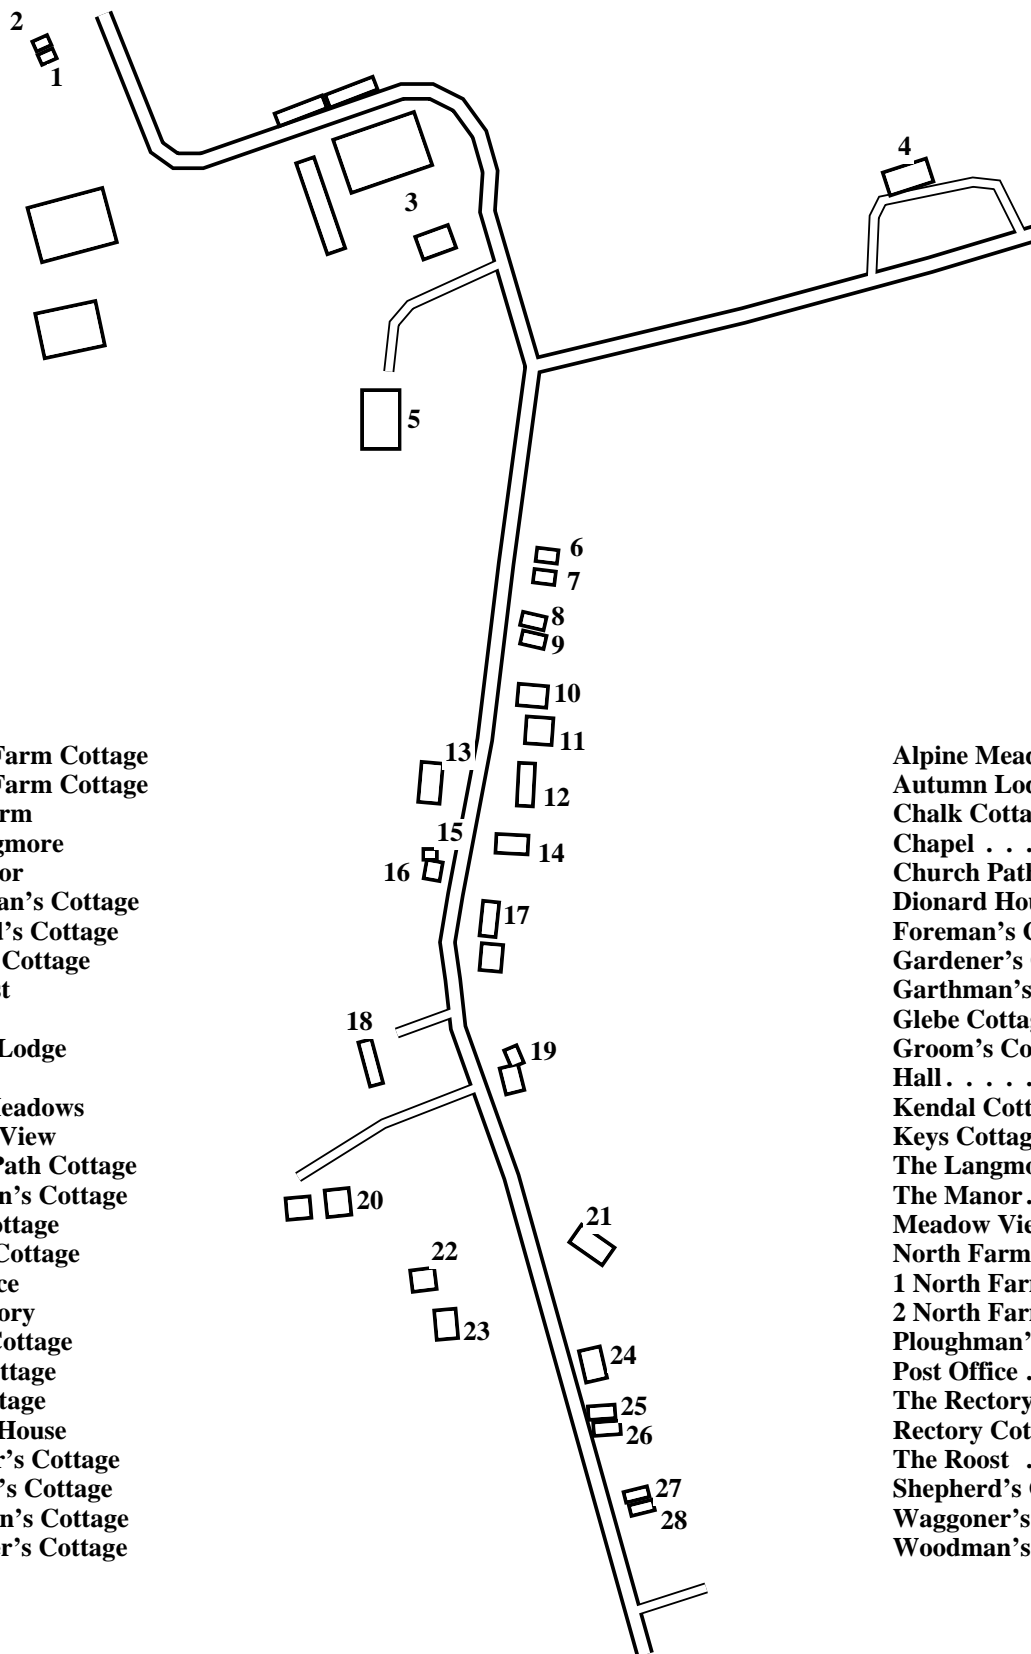

Wold Newton

Caution: This map has not yet been checked by residents.
 There may be errors and omissions.

- 1 1 North Farm Cottage
- 2 2 North Farm Cottage
- 3 North Farm
- 4 The Langmore
- 5 The Manor
- 6 Ploughman's Cottage
- 7 Shepherd's Cottage
- 8 Groom's Cottage
- 9 The Roost
- 10 Chapel
- 11 Autumn Lodge
- 12 Hall
- 13 Alpine Meadows
- 14 Meadow View
- 15 Church Path Cottage
- 16 Woodman's Cottage
- 17 Chalk Cottage
- 18 Rectory Cottage
- 19 Post Office
- 20 The Rectory
- 21 Kendal Cottage
- 22 Glebe Cottage
- 23 Keys Cottage
- 24 Dionard House
- 25 Gardener's Cottage
- 26 Foreman's Cottage
- 27 Garthman's Cottage
- 28 Waggoner's Cottage

- Alpine Meadows . . . 13
- Autumn Lodge. . . . 11
- Chalk Cottage 17
- Chapel 10
- Church Path Cottage 15
- Dionard House. . . . 24
- Foreman's Cottage . 26
- Gardener's Cottage . 25
- Garthman's Cottage. 27
- Glebe Cottage 22
- Groom's Cottage . . . 8
- Hall. 12
- Kendal Cottage . . . 21
- Keys Cottage. . . . 23
- The Langmore. . . . 4
- The Manor. 5
- Meadow View 14
- North Farm 3
- 1 North Farm Cottage. 1
- 2 North Farm Cottage. 2
- Ploughman's Cottage . 6
- Post Office 19
- The Rectory 20
- Rectory Cottage . . . 18
- The Roost 9
- Shepherd's Cottage . . 7
- Waggoner's Cottage. 28
- Woodman's Cottage. 16