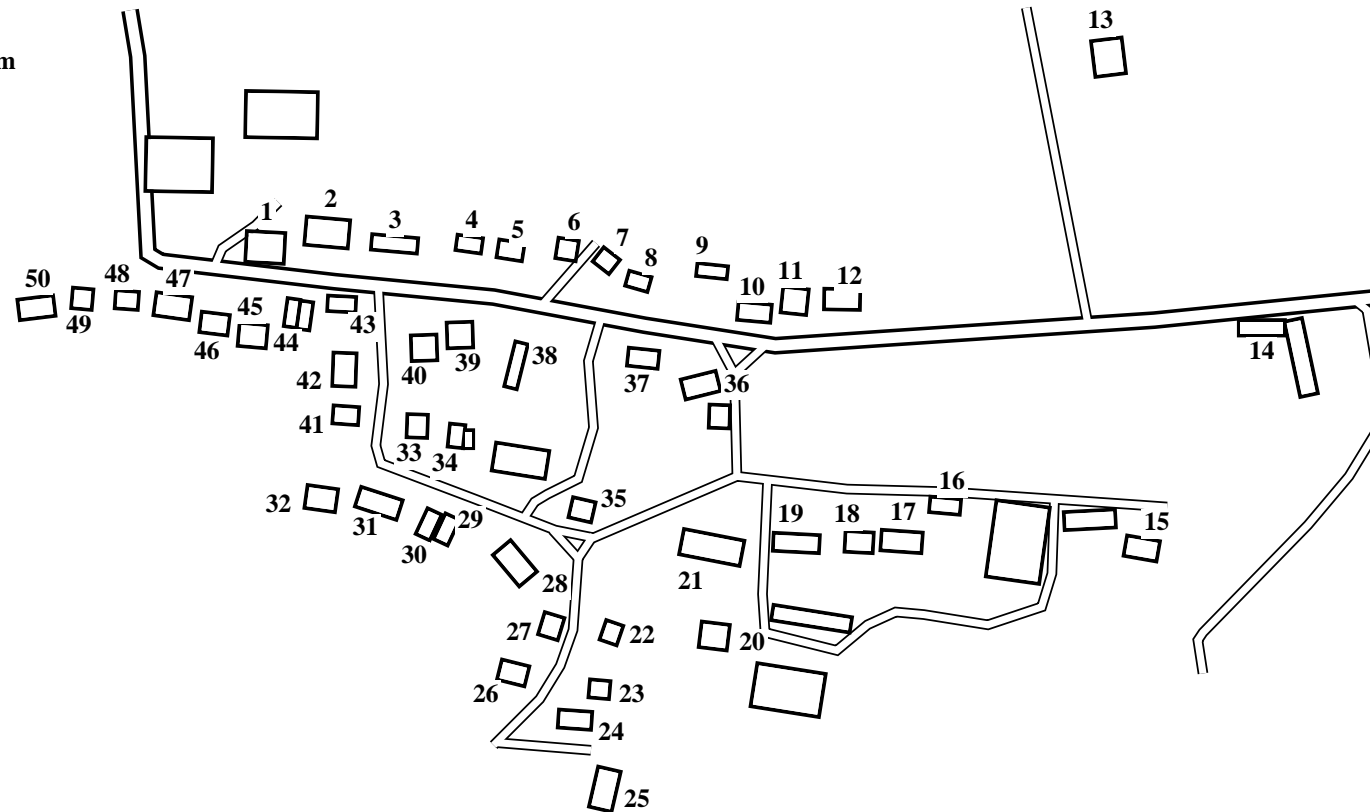

# Cadney

Caution: This map has not yet been checked by residents.  
There may be errors and omissions.

- 1 Pye House Farm
- 2 Savannah
- 3 Pye Cottage
- 4 Janrew
- 5 The Paddock
- 6 Kingfisher Lodge
- 7 Russet House
- 8 Kismet
- 9 South View
- 10 Grange Cottage
- 11 Athena
- 12 Prospect House
- 13 The Grange
- 14 Old Barn
- 15 Edlington House Farm
- 16 Inglenook
- 17 Edlington Cottage
- 18 Tranquility
- 19 Bella Casa
- 20 Manor Farm
- 21 All Saints' Church
- 22 1 Pump Hill
- 23 Rubbles Lodge
- 24 Rose Cottage
- 25 Hyperian House
- 26 Shepherd's House
- 27 Daveter
- 28 The Mannerings
- 29 Laburnum Cottage
- 30 Windrush Cottage
- 31 The Homestead
- 32 The Chimes
- 33 The Orchard
- 34 Vicarage Cottage
- 35 Laurel Farm
- 36 Rookery Cottage
- 37 Ivy Cottage
- 38 Gravel Hill
- 39 Glenross
- 40 Arrochar
- 41 Phildor
- 42 Vale of Ancholme
- 43 Homeysuckle Cottage