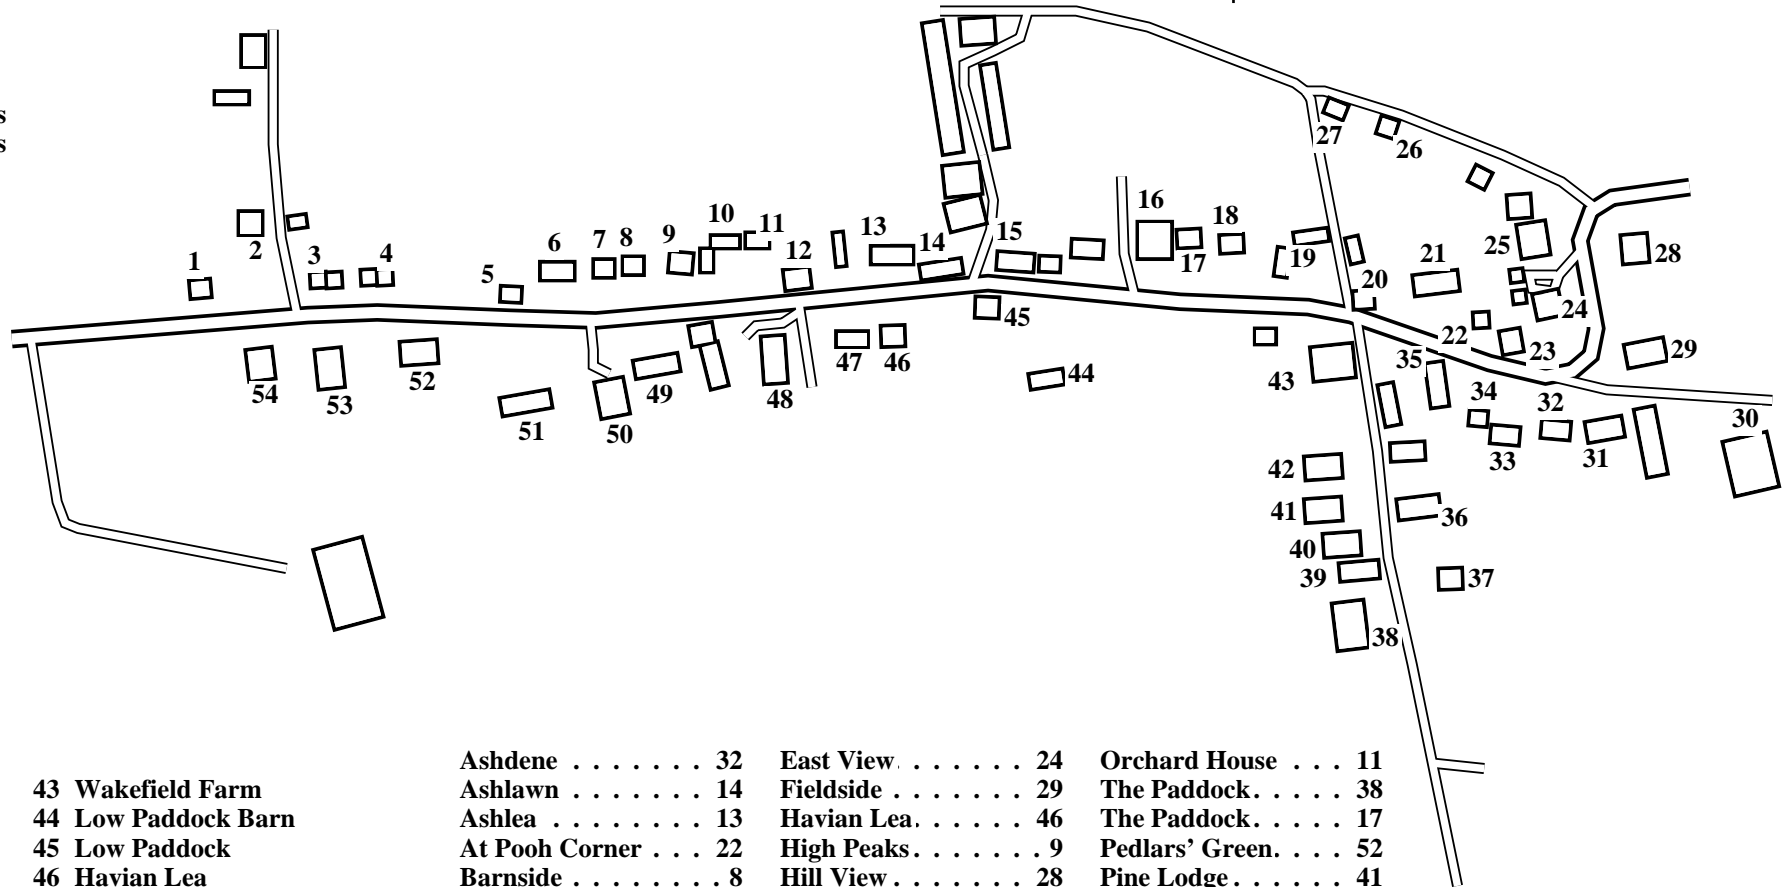

East Lound

Caution: This map has not yet been checked by residents.
There may be errors and omissions.

- 1 Mistwood
- 2 Ber Wyn House
- 3 1 Brackenhill Villas
- 4 4 Brackenhill Villas
- 5 Townend Cottage
- 6 The Chestnuts
- 7 The Retreat
- 8 Barnside
- 9 High Peaks
- 10 Bracken Court
- 11 Orchard House
- 12 Jireh
- 13 Ashlea
- 14 Ashlawn
- 15 Stone Crop Farm
- 16 Mystic Flight
- 17 The Paddock
- 18 Woodcotes
- 19 Croft Cottages
- 20 South View
- 21 Lavenham House
- 22 At Pooh Corner
- 23 The House
- 24 East View
- 25 New Orchard
- 26 Rose Cottage
- 27 The Cottage
- 28 Hill View
- 29 Fieldside
- 30 Works
- 31 Wakefield Lodge
- 32 Ashdene
- 33 Southwind Lodge
- 34 Bracken View
- 35 Carr House
- 36 Magdalenes Kirkton
- 37 Woodcroft Gate
- 38 The Paddock
- 39 The Cottage
- 40 Karphi
- 41 Pine Lodge
- 42 The Holt

- 43 Wakefield Farm
- 44 Low Paddock Barn
- 45 Low Paddock
- 46 Havian Lea
- 47 Pinfold House
- 48 Linden House
- 49 Croft House
- 50 Brackenhill Lodge
- 51 Kilgariff
- 52 Pedlars' Green
- 53 Brackenhill Cottage
- 54 Point Eight