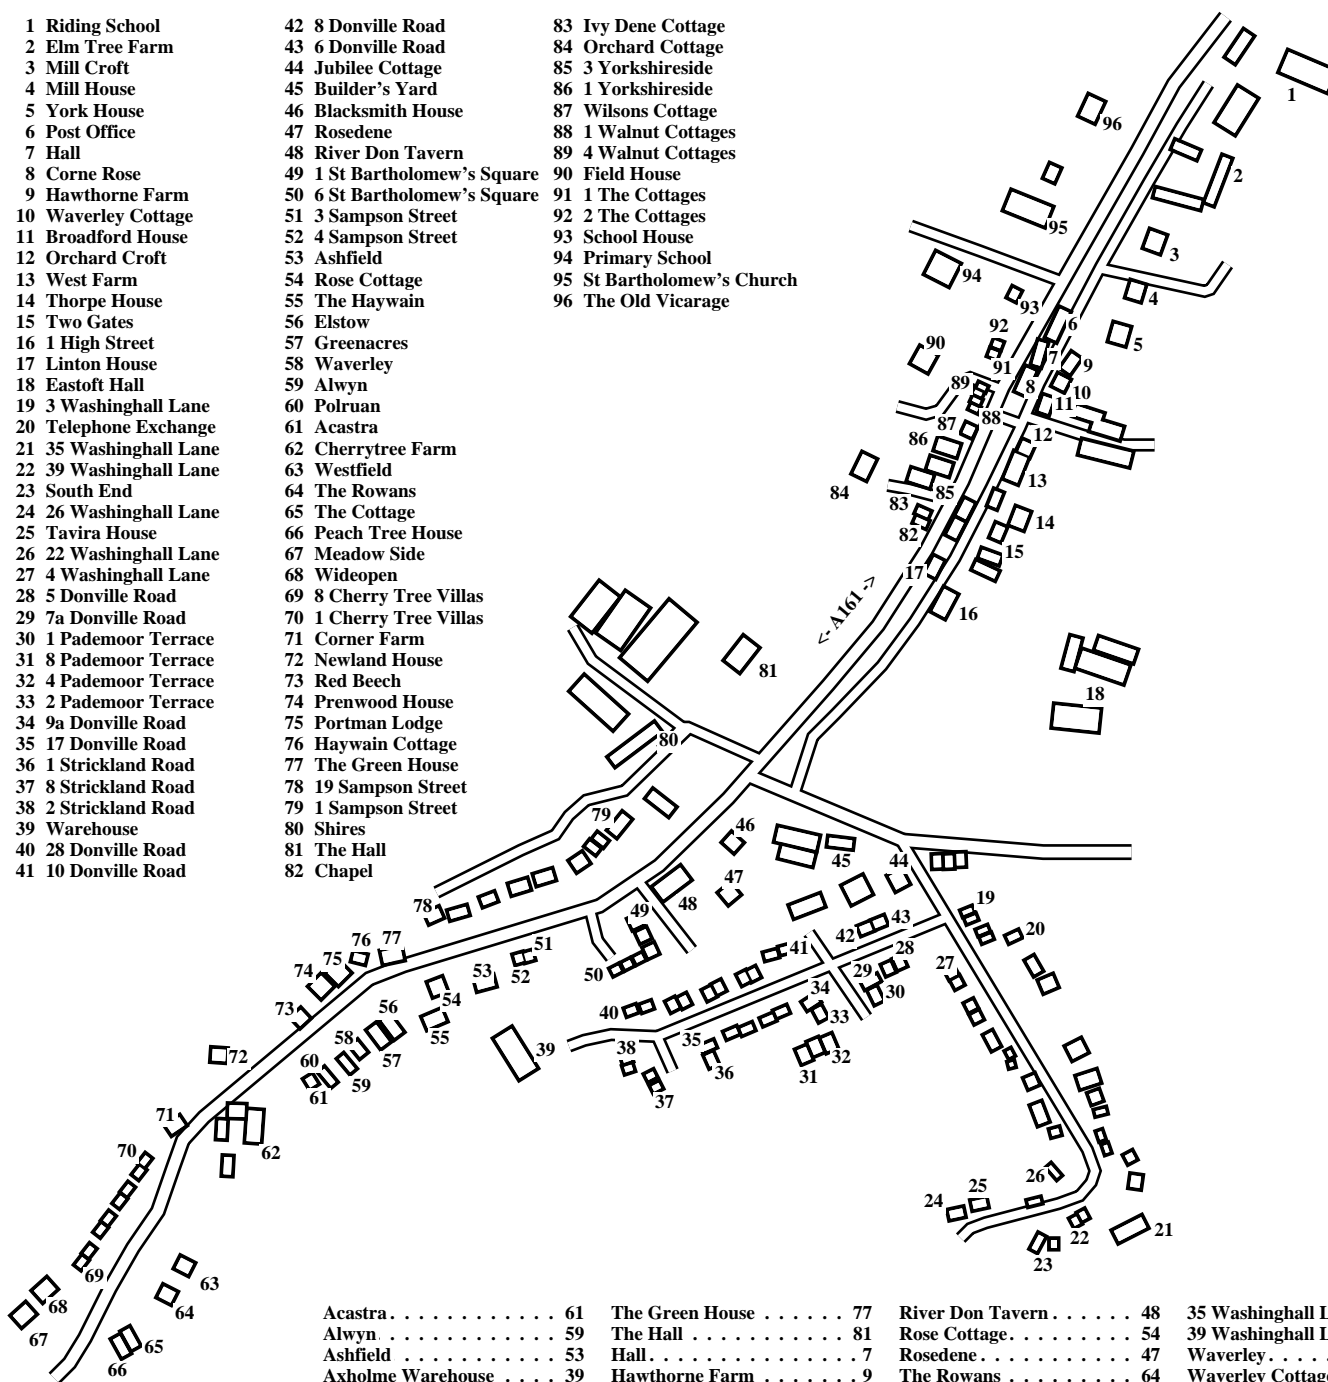

Eastoft

Caution: This map has not yet been checked by residents.

There may be errors and omissions.

- 1 Riding School
- 2 Elm Tree Farm
- 3 Mill Croft
- 4 Mill House
- 5 York House
- 6 Post Office
- 7 Hall
- 8 Corne Rose
- 9 Hawthorne Farm
- 10 Waverley Cottage
- 11 Broadford House
- 12 Orchard Croft
- 13 West Farm
- 14 Thorpe House
- 15 Two Gates
- 16 1 High Street
- 17 Linton House
- 18 Eastoft Hall
- 19 3 Washinghall Lane
- 20 Telephone Exchange
- 21 35 Washinghall Lane
- 22 39 Washinghall Lane
- 23 South End
- 24 26 Washinghall Lane
- 25 Tavira House
- 26 22 Washinghall Lane
- 27 4 Washinghall Lane
- 28 5 Donville Road
- 29 7a Donville Road
- 30 1 Pademoor Terrace
- 31 8 Pademoor Terrace
- 32 4 Pademoor Terrace
- 33 2 Pademoor Terrace
- 34 9a Donville Road
- 35 17 Donville Road
- 36 1 Strickland Road
- 37 8 Strickland Road
- 38 2 Strickland Road
- 39 Warehouse
- 40 28 Donville Road
- 41 10 Donville Road
- 42 8 Donville Road
- 43 6 Donville Road
- 44 Jubilee Cottage
- 45 Builder's Yard
- 46 Blacksmith House
- 47 Rosedene
- 48 River Don Tavern
- 49 1 St Bartholomew's Square
- 50 6 St Bartholomew's Square
- 51 3 Sampson Street
- 52 4 Sampson Street
- 53 Ashfield
- 54 Rose Cottage
- 55 The Haywain
- 56 Elstow
- 57 Greenacres
- 58 Waverley
- 59 Alwyn
- 60 Polruan
- 61 Acastra
- 62 Cherrytree Farm
- 63 Westfield
- 64 The Rowans
- 65 The Cottage
- 66 Peach Tree House
- 67 Meadow Side
- 68 Wideopen
- 69 8 Cherry Tree Villas
- 70 1 Cherry Tree Villas
- 71 Corner Farm
- 72 Newland House
- 73 Red Beech
- 74 Prenwood House
- 75 Portman Lodge
- 76 Haywain Cottage
- 77 The Green House
- 78 19 Sampson Street
- 79 1 Sampson Street
- 80 Shires
- 81 The Hall
- 82 Chapel
- 83 Ivy Dene Cottage
- 84 Orchard Cottage
- 85 3 Yorkshireside
- 86 1 Yorkshireside
- 87 Wilsons Cottage
- 88 1 Walnut Cottages
- 89 4 Walnut Cottages
- 90 Field House
- 91 1 The Cottages
- 92 2 The Cottages
- 93 School House
- 94 Primary School
- 95 St Bartholomew's Church
- 96 The Old Vicarage