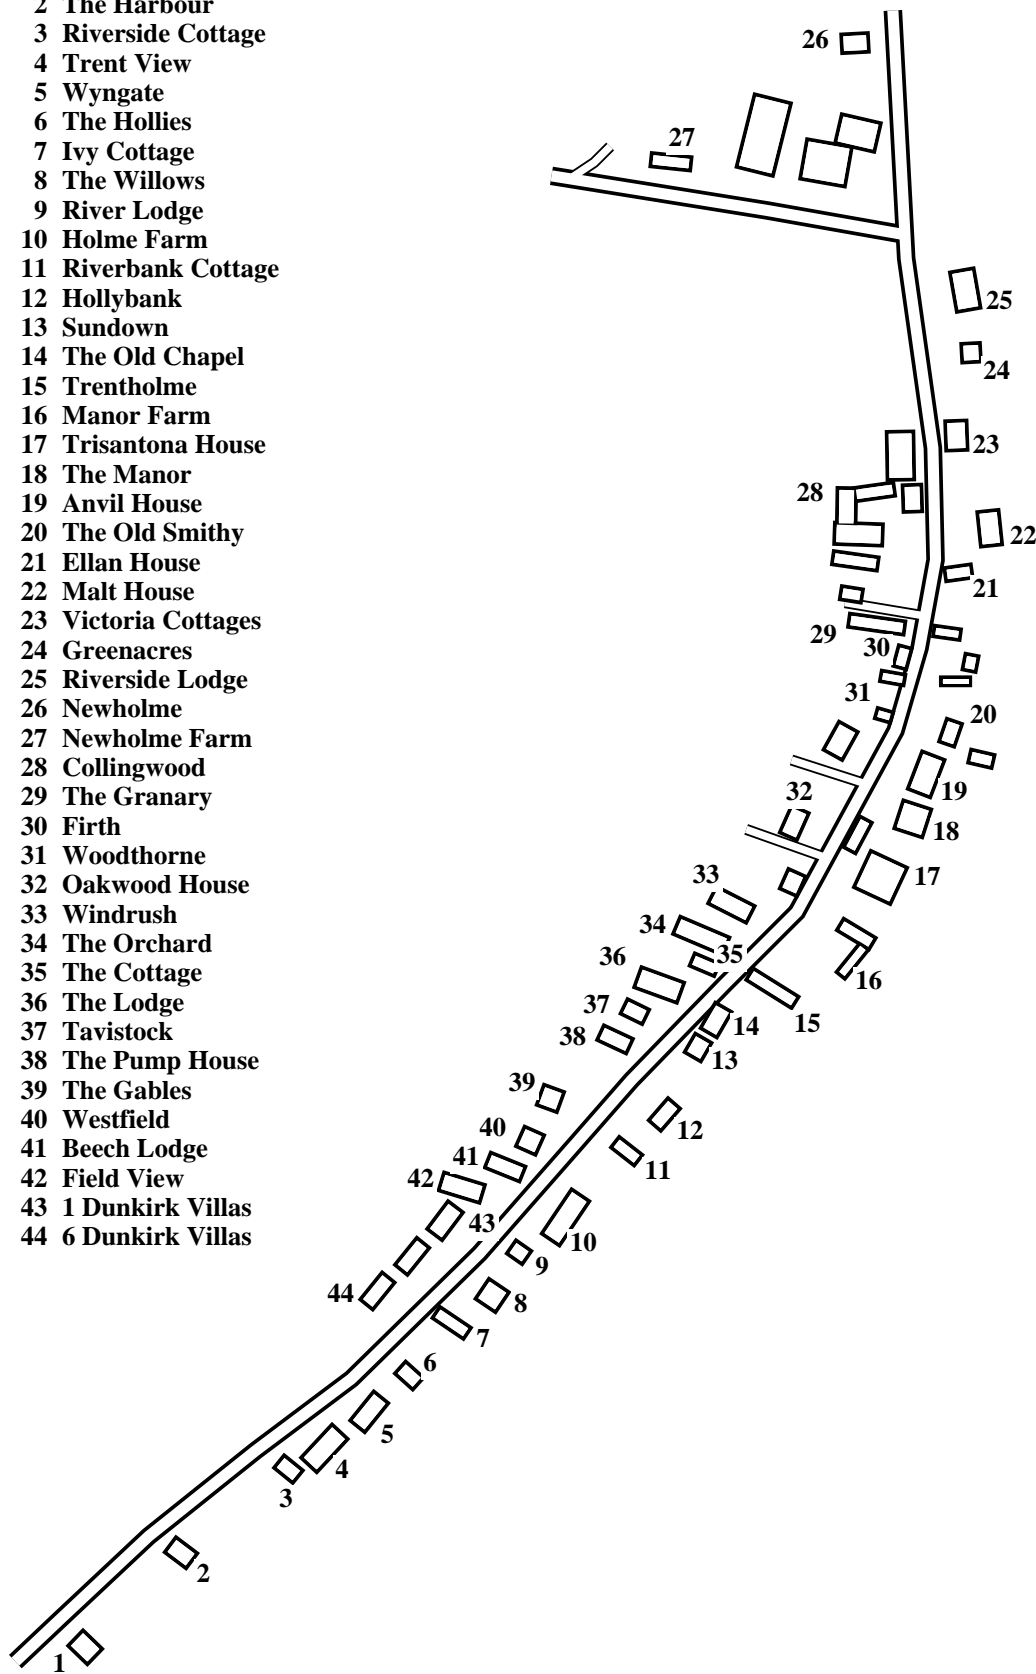

# Gunthorpe

Caution: This map has not yet been checked by residents.  
 There may be errors and omissions.

- 1 Trent View Cottage
- 2 The Harbour
- 3 Riverside Cottage
- 4 Trent View
- 5 Wyngate
- 6 The Hollies
- 7 Ivy Cottage
- 8 The Willows
- 9 River Lodge
- 10 Holme Farm
- 11 Riverbank Cottage
- 12 Hollybank
- 13 Sundown
- 14 The Old Chapel
- 15 Trentholme
- 16 Manor Farm
- 17 Trisanton House
- 18 The Manor
- 19 Anvil House
- 20 The Old Smithy
- 21 Ellan House
- 22 Malt House
- 23 Victoria Cottages
- 24 Greenacres
- 25 Riverside Lodge
- 26 Newholme
- 27 Newholme Farm
- 28 Collingwood
- 29 The Granary
- 30 Firth
- 31 Woodthorne
- 32 Oakwood House
- 33 Windrush
- 34 The Orchard
- 35 The Cottage
- 36 The Lodge
- 37 Tavistock
- 38 The Pump House
- 39 The Gables
- 40 Westfield
- 41 Beech Lodge
- 42 Field View
- 43 1 Dunkirk Villas
- 44 6 Dunkirk Villas

- Anvil House . . . . 19
- Beech Lodge . . . . 41
- Collingwood . . . . 28
- The Cottage . . . . 35
- 1 Dunkirk Villas . . 43
- 6 Dunkirk Villas . . 44
- Ellan House . . . . 21
- Field View . . . . 42
- Firth . . . . . 30
- The Gables . . . . 39
- The Granary . . . . 29
- Greenacres . . . . 24
- The Harbour . . . . 2
- The Hollies . . . . 6
- Hollybank . . . . 12
- Holme Farm . . . . 10
- Ivy Cottage . . . . 7
- The Lodge . . . . 36
- Malt House . . . . 22
- The Manor . . . . 18
- Manor Farm . . . . 16
- Newholme . . . . 26
- Newholme Farm . . 27
- Oakwood House . . 32
- The Old Chapel . . 14
- The Old Smithy . . 20
- The Orchard . . . . 34
- The Pump House . . 38
- Riverbank Cottage . 11
- River Lodge . . . . 9
- Riverside Cottage . . 3
- Riverside Lodge . . 25
- Sundown . . . . . 13
- Tavistock . . . . . 37
- Trentholme . . . . 15
- Trent View . . . . . 4
- Trent View Cottage . 1
- Trisanton House . . 17
- Victoria Cottages . . 23
- Westfield . . . . . 40
- The Willows . . . . 8
- Windrush . . . . . 33
- Woodthorne . . . . 31
- Wyngate . . . . . 5