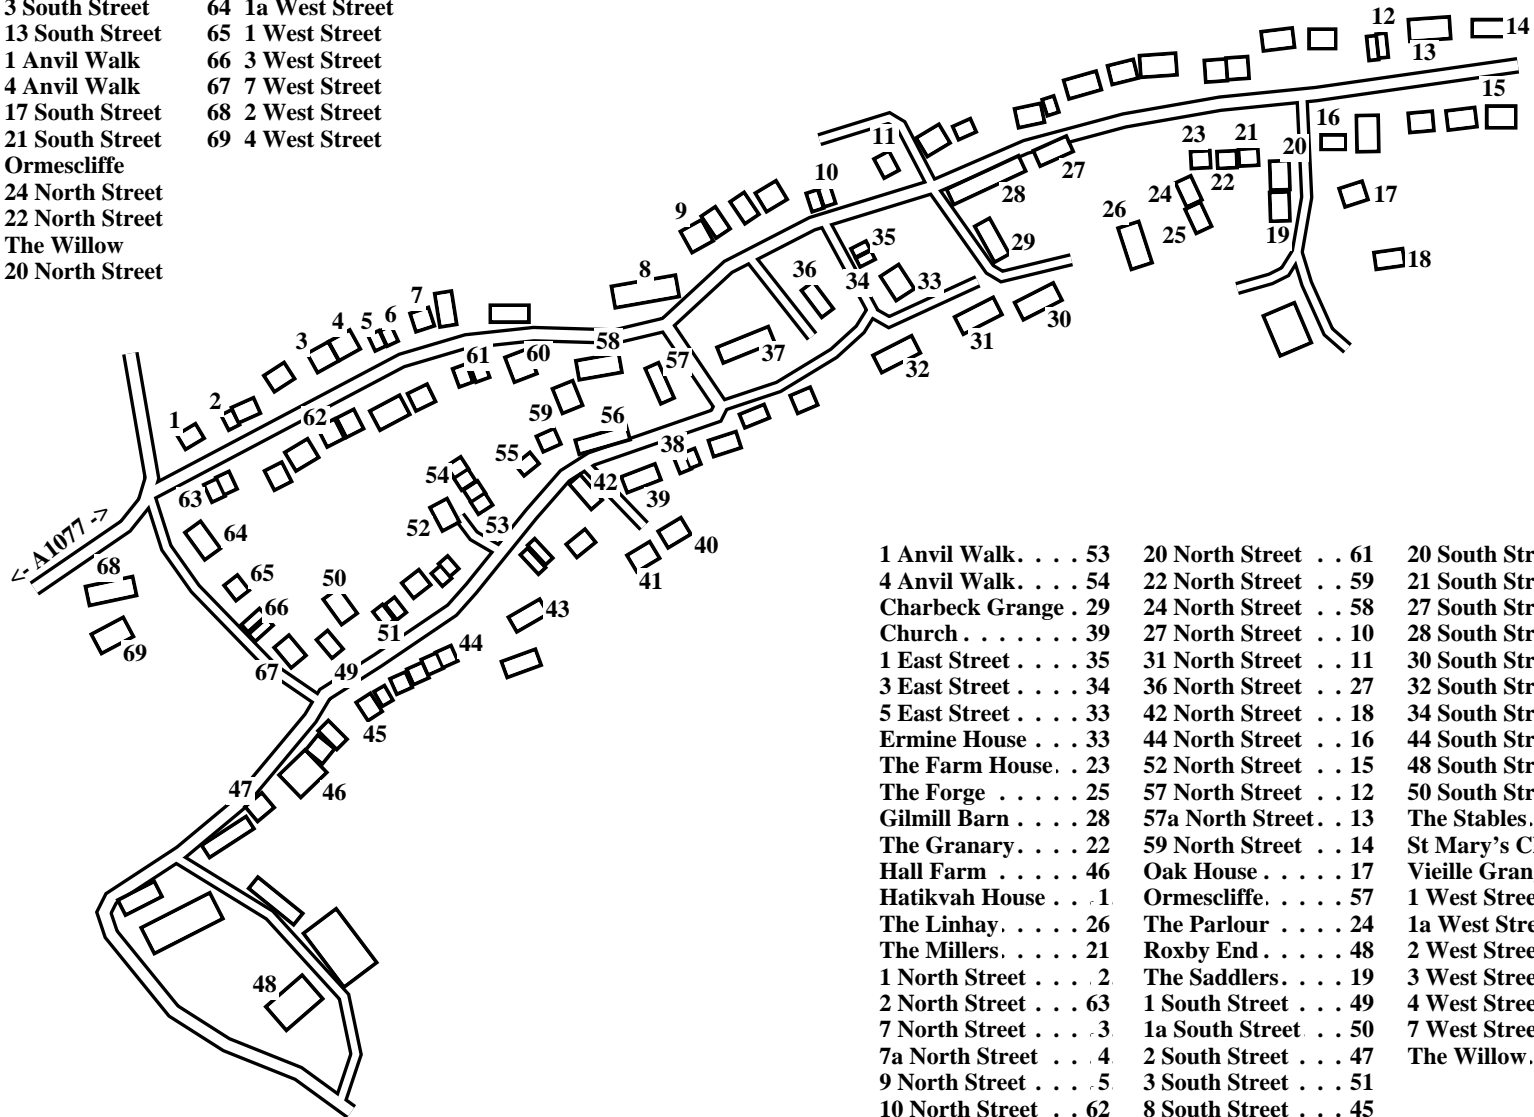

Roxby

Caution: This map has not yet been checked by residents.
There may be errors and omissions.

- | | | |
|---------------------|--------------------|--------------------|
| 1 Hatikvah House | 49 1 South Street | 62 10 North Street |
| 2 1 North Street | 50 1a South Street | 63 2 North Street |
| 3 7 North Street | 51 3 South Street | 64 1a West Street |
| 4 7a North Street | 52 13 South Street | 65 1 West Street |
| 5 9 North Street | 53 1 Anvil Walk | 66 3 West Street |
| 6 11 North Street | 54 4 Anvil Walk | 67 7 West Street |
| 7 11a North Street | 55 17 South Street | 68 2 West Street |
| 8 St Mary's Church | 56 21 South Street | 69 4 West Street |
| 9 17 North Street | 57 Ormescliffe | |
| 10 27 North Street | 58 24 North Street | |
| 11 31 North Street | 59 22 North Street | |
| 12 57 North Street | 60 The Willow | |
| 13 57a North Street | 61 20 North Street | |
| 14 59 North Street | | |
| 15 52 North Street | | |
| 16 44 North Street | | |
| 17 Oak House | | |
| 18 42 North Street | | |
| 19 The Saddlers | | |
| 20 The Stables | | |
| 21 The Millers | | |
| 22 The Granary | | |
| 23 The Farm House | | |
| 24 The Parlour | | |
| 25 The Forge | | |
| 26 The Linhay | | |
| 27 36 North Street | | |
| 28 Gilmill Barn | | |
| 29 Charbeck Grange | | |
| 30 50 South Street | | |
| 31 48 South Street | | |
| 32 44 South Street | | |
| 33 5 East Street | | |
| 34 3 East Street | | |
| 35 1 East Street | | |
| 36 27 South Street | | |
| 37 Vieille Grange | | |
| 38 34 South Street | | |
| 39 Church | | |
| 40 32 South Street | | |
| 41 30 South Street | | |
| 42 28 South Street | | |
| 43 20 South Street | | |
| 44 16 South Street | | |
| 45 8 South Street | | |
| 46 Hall Farm | | |
| 47 2 South Street | | |
| 48 Roxby End | | |