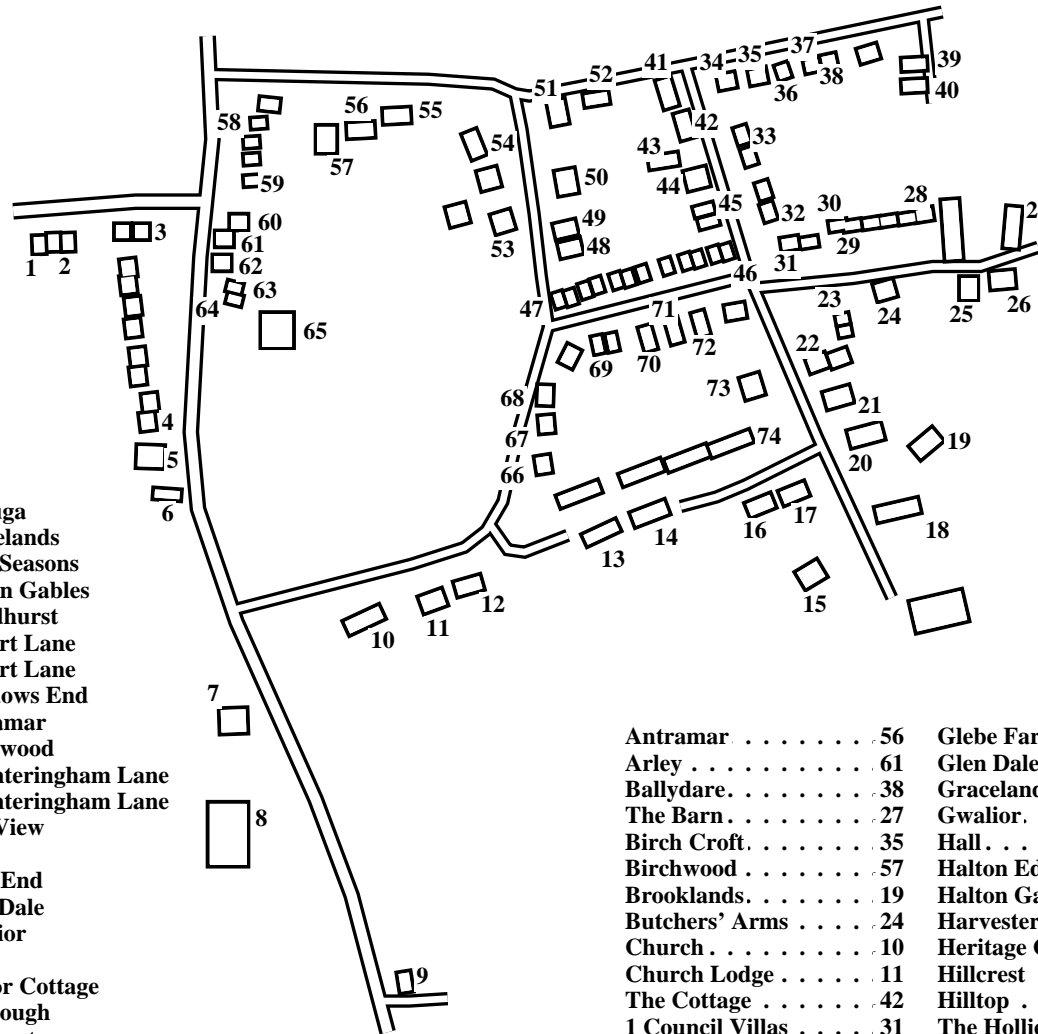

West Halton

Caution: This map has not yet been checked by residents.
There may be errors and omissions.

- 1 3 Glebe Cottages
- 2 1 Glebe Cottages
- 3 10 St Etheldreda Close
- 4 1 St Etheldreda Close
- 5 Hillcrest
- 6 Hilltop
- 7 Shady Rest
- 8 Glebe Farm
- 9 Kirk Lodge
- 10 St Etheldreda's Church
- 11 Church Lodge
- 12 Heritage Cottage
- 13 Manor House
- 14 3 Manor Court
- 15 Leybourne House
- 16 4 Manor Court
- 17 5 Manor Court
- 18 The Hollies
- 19 Brooklands
- 20 Stonebrook
- 21 Harvesters Rest
- 22 4 Walker Close
- 23 1 Walker Close
- 24 Butchers' Arms
- 25 New House
- 26 White House Farm
- 27 The Barn
- 28 6 Council Villas
- 29 The Retreat
- 30 Mayfield
- 31 1 Council Villas
- 32 1 Cross Street
- 33 4 Cross Street
- 34 Little Spinney
- 35 Birch Croft
- 36 Humber View
- 37 Halton Edge
- 38 Ballydare
- 39 Rose Cottage
- 40 Nordhelle
- 41 The Moorings
- 42 The Cottage
- 43 Fitches
- 44 Elm Cottage
- 45 21 West Street
- 46 19 West Street
- 47 Lathyrus

- 48 Tortuga
- 49 Gracelands
- 50 Four Seasons
- 51 Halton Gables
- 52 Woodhurst
- 53 1 Short Lane
- 54 5 Short Lane
- 55 Meadows End
- 56 Antramar
- 57 Birchwood
- 58 5 Winteringham Lane
- 59 8 Winteringham Lane
- 60 Fair View
- 61 Arley
- 62 Mole End
- 63 Glen Dale
- 64 Gwalior
- 65 Hall
- 66 Manor Cottage
- 67 Tremough
- 68 Silbagyst
- 69 2 West Street
- 70 Stonylea
- 71 Kylemore
- 72 Wyvern
- 73 Wyvern
- 74 1 Manor Court

- 4 Manor Court 16
- 5 Manor Court 17
- Manor House 13
- Mayfield 30
- Meadows End 55
- Mole End 62
- The Moorings 41
- New House 25
- Nordhelle 40
- The Retreat 29
- Rose Cottage 39
- Shady Rest 7
- 1 Short Lane 53
- 5 Short Lane 54
- Silbagyst 68
- St Etheldreda's Church 10
- 1 St Etheldreda Close 4
- 10 St Etheldreda Close 3
- Stonebrook 20
- Stonylea 70
- Tortuga 48
- Tremough 67
- 1 Walker Close 23
- 4 Walker Close 22
- 2 West Street 69
- 19 West Street 46
- 21 West Street 45
- White House Farm 26
- 5 Winteringham Lane 58
- 8 Winteringham Lane 59
- Woodhurst 52
- Wyvern 73
- Wyvern 72