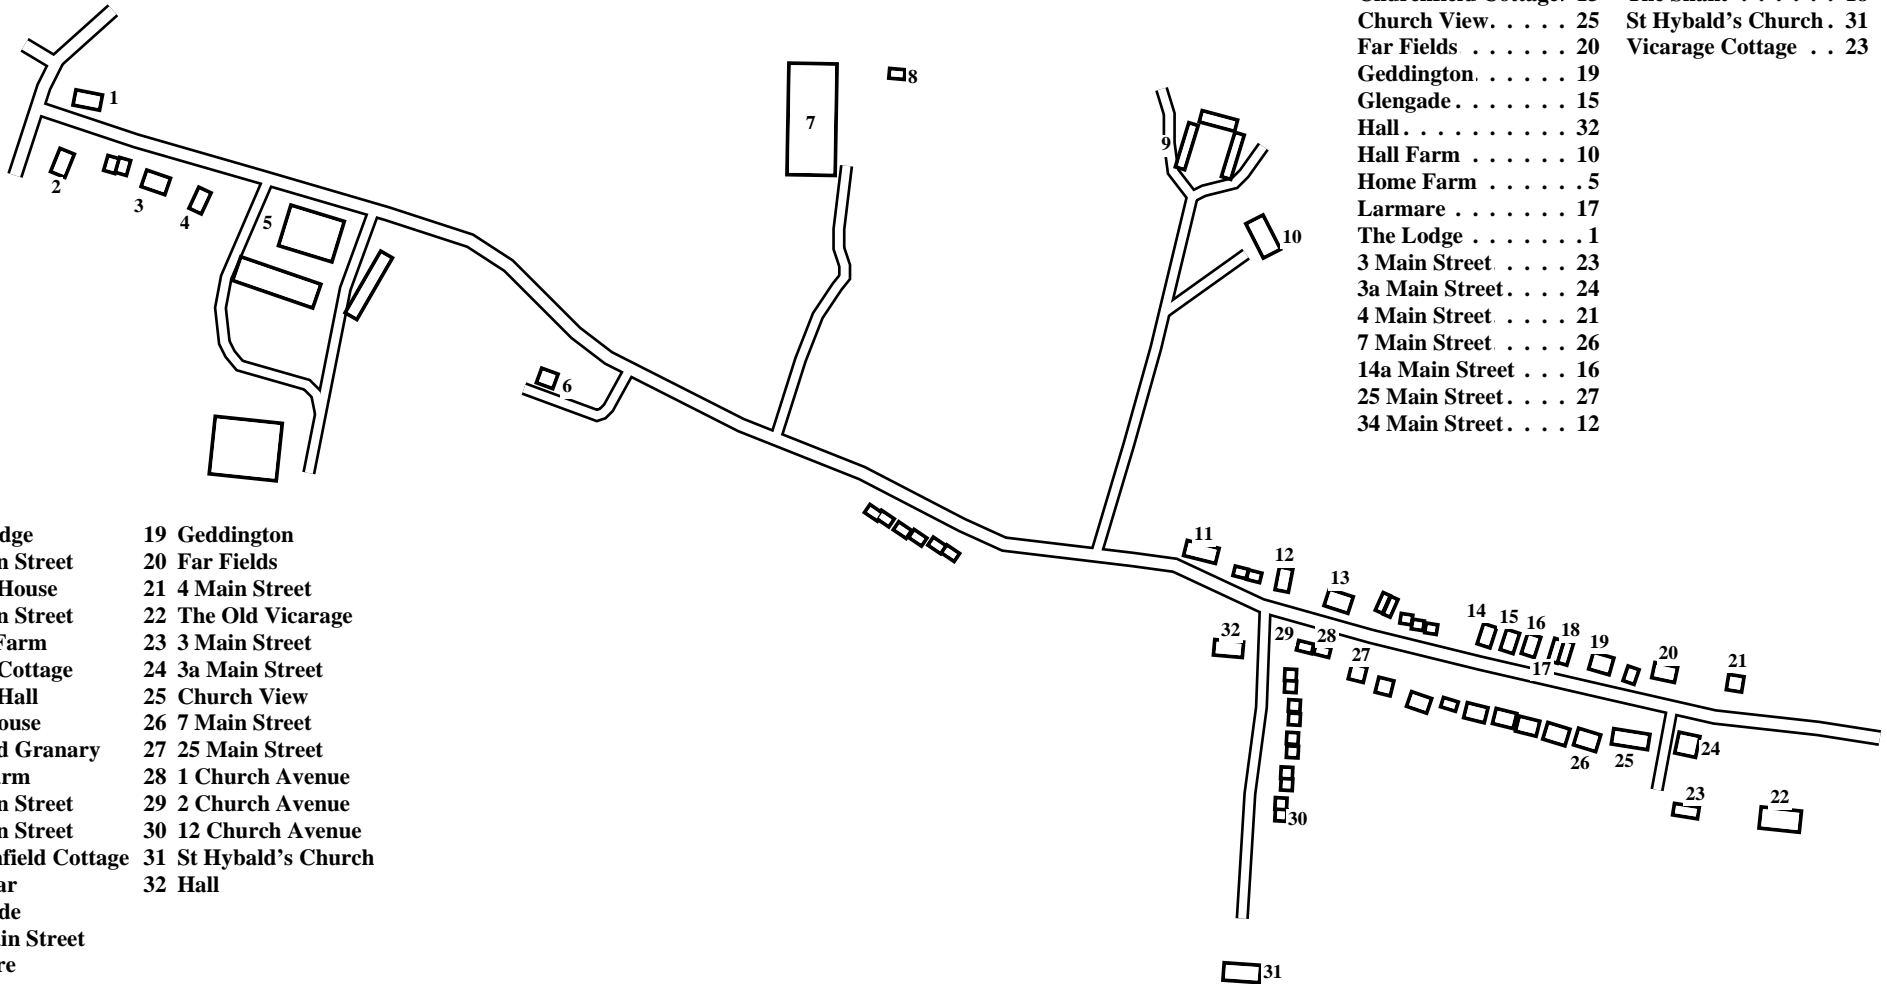

# Ashby de la Launde

Caution: This map has not yet been checked by residents.  
 There may be errors and omissions.

Ashby Cottage . . . . . 6	40 Main Street . . . . . 11
Ashby Hall . . . . . 7	89 Main Street . . . . . 4
Boat House . . . . . 8	95 Main Street . . . . . 2
Church . . . . . 31	Maple House . . . . . 3
1 Church Avenue . . . 28	The Old Granary . . . 9
2 Church Avenue . . . 29	The Old Vicarage . . 22
12 Church Avenue . . 30	Sallymar . . . . . 14
Churchfield Cottage. 13	The Shant . . . . . 18
Church View . . . . . 25	St Hybald's Church. 31
Far Fields . . . . . 20	Vicarage Cottage . . 23
Geddington . . . . . 19	
Glengade . . . . . 15	
Hall . . . . . 32	
Hall Farm . . . . . 10	
Home Farm . . . . . 5	
Larmare . . . . . 17	
The Lodge . . . . . 1	
3 Main Street . . . . . 23	
3a Main Street . . . . 24	
4 Main Street . . . . . 21	
7 Main Street . . . . . 26	
14a Main Street . . . . 16	
25 Main Street . . . . 27	
34 Main Street . . . . . 12	

1 The Lodge	19 Geddington
2 95 Main Street	20 Far Fields
3 Maple House	21 4 Main Street
4 89 Main Street	22 The Old Vicarage
5 Home Farm	23 3 Main Street
6 Ashby Cottage	24 3a Main Street
7 Ashby Hall	25 Church View
8 Boat House	26 7 Main Street
9 The Old Granary	27 25 Main Street
10 Hall Farm	28 1 Church Avenue
11 40 Main Street	29 2 Church Avenue
12 34 Main Street	30 12 Church Avenue
13 Churchfield Cottage	31 St Hybald's Church
14 Sallymar	32 Hall
15 Glengade	
16 14a Main Street	
17 Larmare	
18 The Shant	