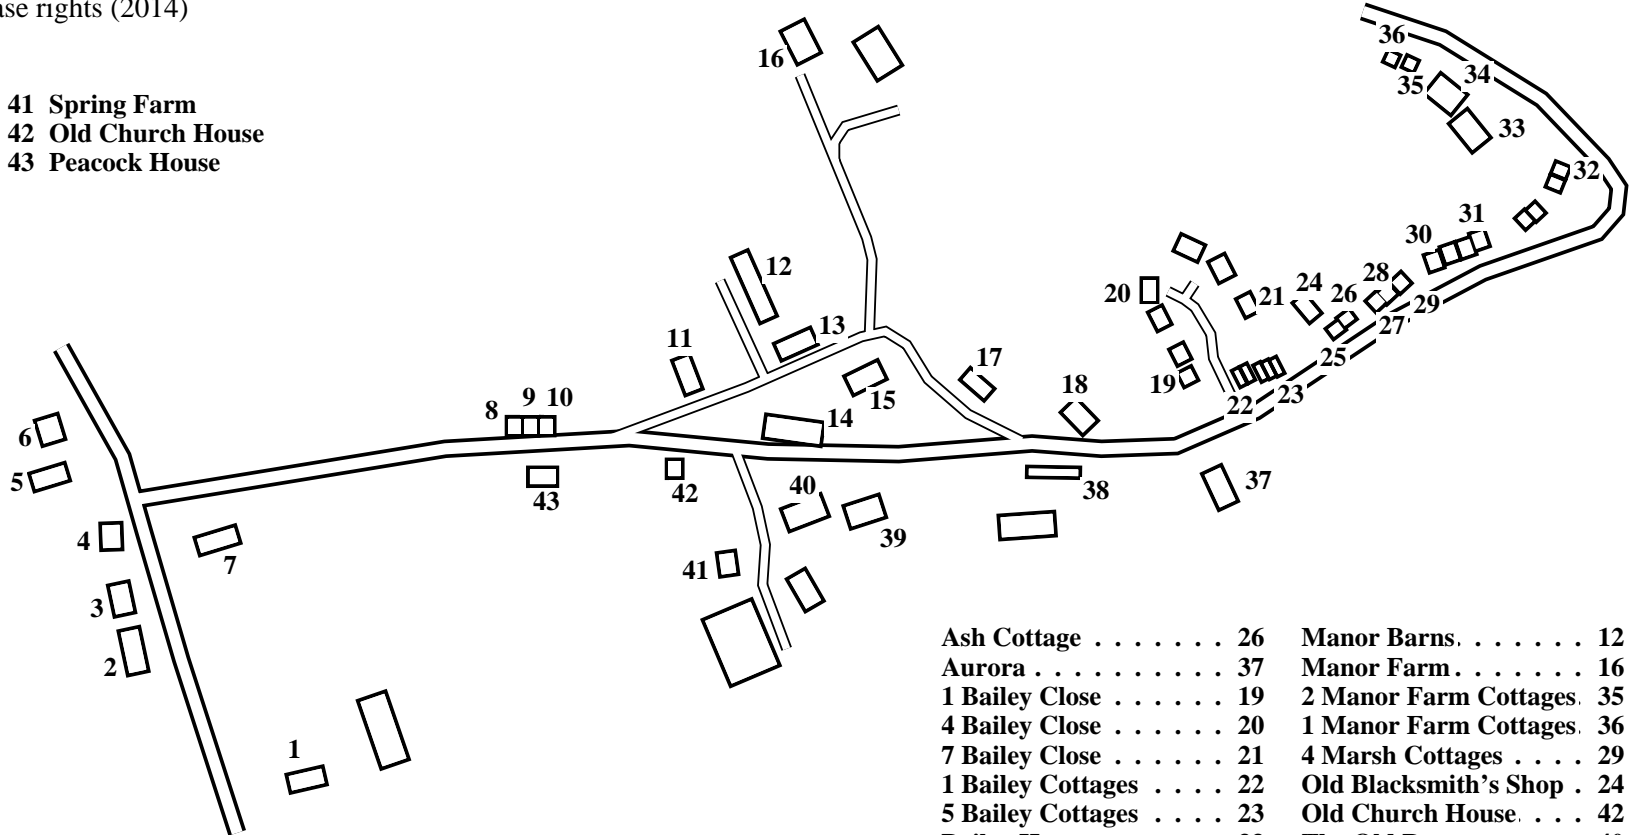

Aunsby

Caution: This map has not yet been checked by residents.
There may be errors and omissions.

- 1 Parsons Close Farm
- 2 Potters Rest
- 3 Fairfield House
- 4 The Pelican
- 5 Pingle Lodge
- 6 The Bungalow
- 7 Rectory House
- 8 The Old School
- 9 The Old School House
- 10 Westons Cottage
- 11 Barton House
- 12 Manor Barns
- 13 Church Barn
- 14 Church
- 15 Pegasus
- 16 Manor Farm
- 17 Orchard Corner
- 18 Greenacres
- 19 1 Bailey Close
- 20 4 Bailey Close
- 21 7 Bailey Close
- 22 1 Bailey Cottages
- 23 5 Bailey Cottages
- 24 Old Blacksmith's Shop
- 25 Sycamore Cottage
- 26 Ash Cottage
- 27 Laburnum Cottage
- 28 Jasmin Cottage
- 29 4 Marsh Cottages
- 30 1 Main Street
- 31 4 Main Street
- 32 8 Main Street
- 33 Bailey House
- 34 The Chestnuts
- 35 2 Manor Farm Cottages
- 36 1 Manor Farm Cottages
- 37 Aurora
- 38 Cherry Tree Farm
- 39 Eslaforde
- 40 The Old Rectory
- 41 Spring Farm
- 42 Old Church House
- 43 Peacock House

- Ash Cottage 26
- Aurora 37
- 1 Bailey Close 19
- 4 Bailey Close 20
- 7 Bailey Close 21
- 1 Bailey Cottages 22
- 5 Bailey Cottages 23
- Bailey House 33
- Barton House 11
- The Bungalow 6
- Cherry Tree Farm 38
- The Chestnuts 34
- Church 14
- Church Barn 13
- Eslaforde 39
- Fairfield House 3
- Greenacres 18
- Jasmin Cottage 28
- Laburnum Cottage 27
- 1 Main Street 30
- 4 Main Street 31
- 8 Main Street 32
- Manor Barns 12
- Manor Farm 16
- 2 Manor Farm Cottages . 35
- 1 Manor Farm Cottages . 36
- 4 Marsh Cottages 29
- Old Blacksmith's Shop . 24
- Old Church House 42
- The Old Rectory 40
- The Old School 8
- The Old School House . . 9
- Orchard Corner 17
- Parsons Close Farm 1
- Peacock House 43
- Pegasus 15
- The Pelican 4
- Pingle Lodge 5
- Potters Rest 2
- Rectory House 7
- Spring Farm 41
- Sycamore Cottage 25
- Westons Cottage 10