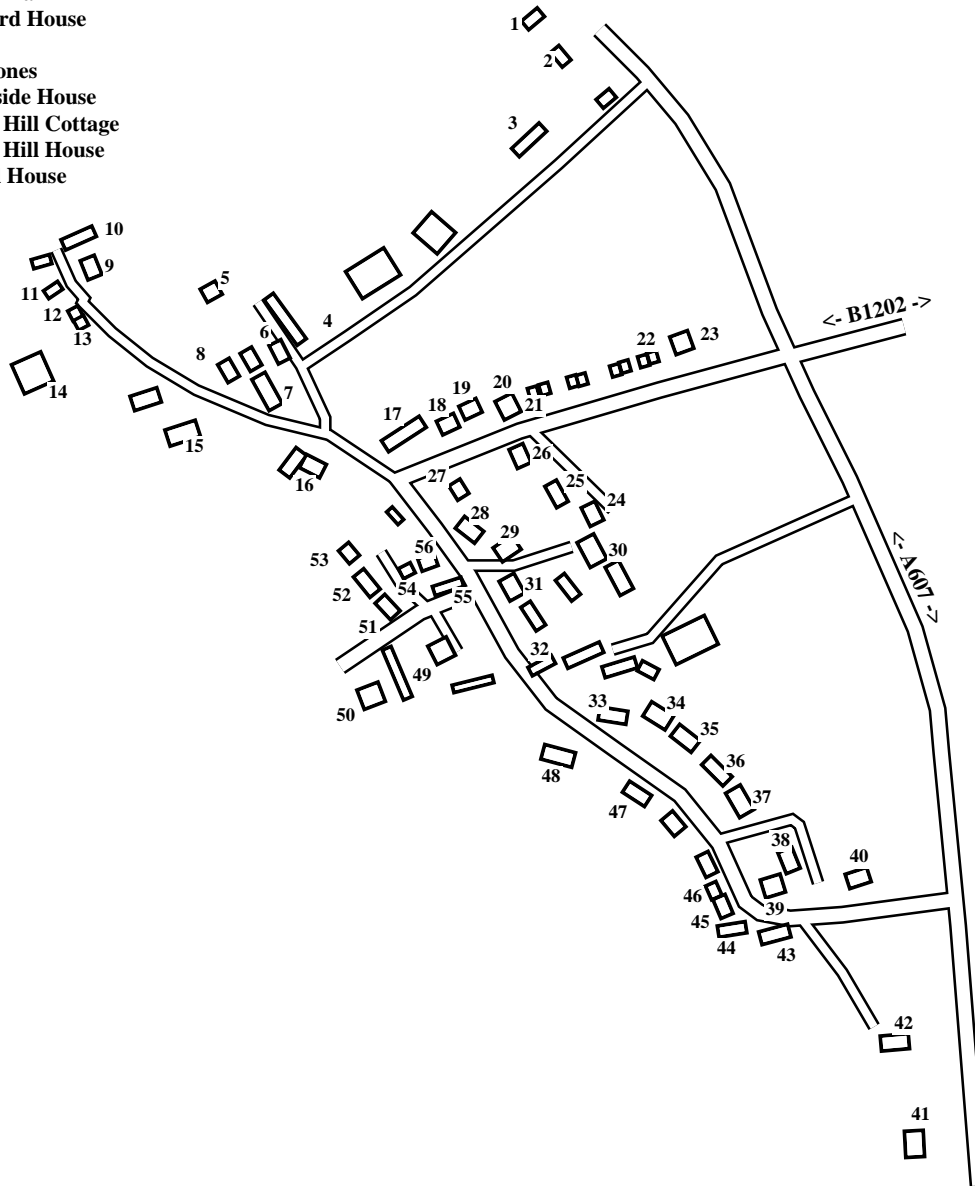

Boothby Graffoe

Caution: This map has not yet been checked by residents.
There may be errors and omissions.

- 1 Highfield
- 2 Delmar
- 3 Top Cottages
- 4 Hall Farm
- 5 Brankley House
- 6 Lavender Cottage
- 7 Hall Barn
- 8 The Old Stables
- 9 Tass Cottage
- 10 Far End House
- 11 Keepers Cottage
- 12 Woodbine Cottage
- 13 Wayside Cottage
- 14 Parkside
- 15 Boothby Graffoe Hall
- 16 Spindles
- 17 South View
- 18 Cambeck
- 19 Southover
- 20 Ty-Glyn
- 21 1 Blacksmith Lane
- 22 8 Blacksmith Lane
- 23 Windy Corner
- 24 Stoneycroft
- 25 Windene
- 26 Maravilla
- 27 Hensons Lawn
- 28 Maochow Lodge
- 29 Langview
- 30 2 Somerton Rise
- 31 Somerton House
- 32 Granary House
- 33 Cotswold
- 34 High Meadow
- 35 Cwtching
- 36 Genivas
- 37 Peddar's Way
- 38 The Barn
- 39 Church View Farmhouse
- 40 Greestone
- 41 The Old Rectory
- 42 St Andrew's Church
- 43 Stone Cottage
- 44 Hillside Cottage
- 45 Green Dales
- 46 New House
- 47 Quendale House

- 48 Rigg Barn
- 49 Manor Farm
- 50 Orchard House
- 51 Vaila
- 52 Dunstones
- 53 Ridgeside House
- 54 Castle Hill Cottage
- 55 Castle Hill House
- 56 School House

- The Barn 38
- 1 Blacksmith Lane 21
- 8 Blacksmith Lane 22
- Boothby Graffoe Hall 15
- Brankley House 5
- Cambeck 18
- Castle Hill Cottage 54
- Castle Hill House 55
- Church 42
- Church View Farmhouse 39
- Cotswold 33
- Cwtching 35
- Delmar 2
- Dunstones 52
- Far End House 10
- Genivas 36
- Granary House 32
- Green Dales 45
- Greestone 40
- Hall Barn 7
- Hall Farm 4
- Hensons Lawn 27
- Highfield 1
- High Meadow 34
- Hillside Cottage 44
- Keepers Cottage 11
- Langview 29
- Lavender Cottage 6
- Manor Farm 49
- Maochow Lodge 28
- Maravilla 26
- New House 46
- The Old Rectory 41
- The Old Stables 8
- Orchard House 50
- Parkside 14
- Peddar's Way 37
- Quendale House 47
- Ridgeside House 53
- Rigg Barn 48
- School House 56
- Somerton House 31
- 2 Somerton Rise 30
- Southover 19
- South View 17
- Spindles 16
- St Andrew's Church 42
- Stone Cottage 43
- Stoneycroft 24
- Tass Cottage 9
- Top Cottages 3
- Ty-Glyn 20
- Vaila 51
- Wayside Cottage 13
- Windene 25
- Windy Corner 23
- Woodbine Cottage 12