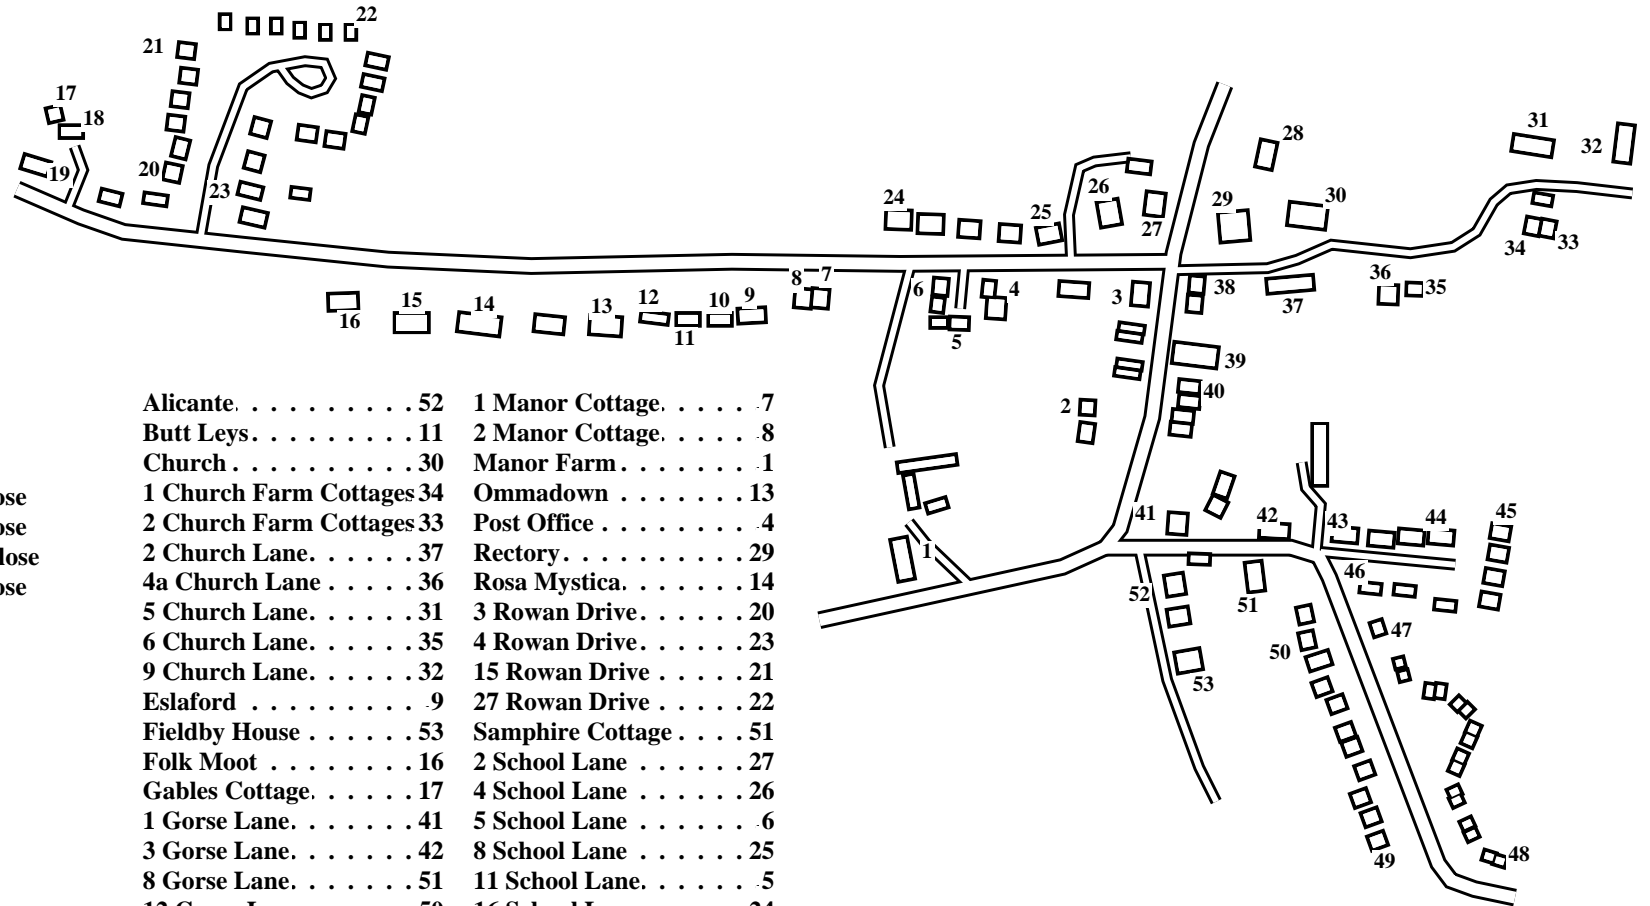

Silk Willoughby

Caution: This map has not yet been checked by residents.
There may be errors and omissions.

- 1 Manor Farm
- 2 20 London Road
- 3 10 London Road
- 4 Post Office
- 5 11 School Lane
- 6 5 School Lane
- 7 1 Manor Cottage
- 8 2 Manor Cottage
- 9 Eslafor
- 10 Windy Nook
- 11 Butt Leys
- 12 Wilgabi House
- 13 Ommadown
- 14 Rosa Mystica
- 15 Silkby
- 16 Folk Moot 42 3 Gorse Lane
- 17 Gables Cottage 43 1 Willoughby Close
- 18 66 School Lane 44 7 Willoughby Close
- 19 68 School Lane 45 14 Willoughby Close
- 20 3 Rowan Drive 46 2 Willoughby Close
- 21 15 Rowan Drive 47 15 Gorse Lane
- 22 27 Rowan Drive 48 47 Gorse Lane
- 23 4 Rowan Drive 49 30 Gorse Lane
- 24 16 School Lane 50 12 Gorse Lane
- 25 8 School Lane 51 8 Gorse Lane
- 26 4 School Lane 52 Alicante
- 27 2 School Lane 53 Fieldby House
- 28 1 London Road
- 29 Rectory
- 30 St Denys' Church
- 31 5 Church Lane
- 32 9 Church Lane
- 33 2 Church Farm Cottages
- 34 1 Church Farm Cottages
- 35 6 Church Lane
- 36 4a Church Lane
- 37 2 Church Lane
- 38 7 London Road
- 39 Horseshoes Inn
- 40 17 London Road
- 41 1 Gorse Lane