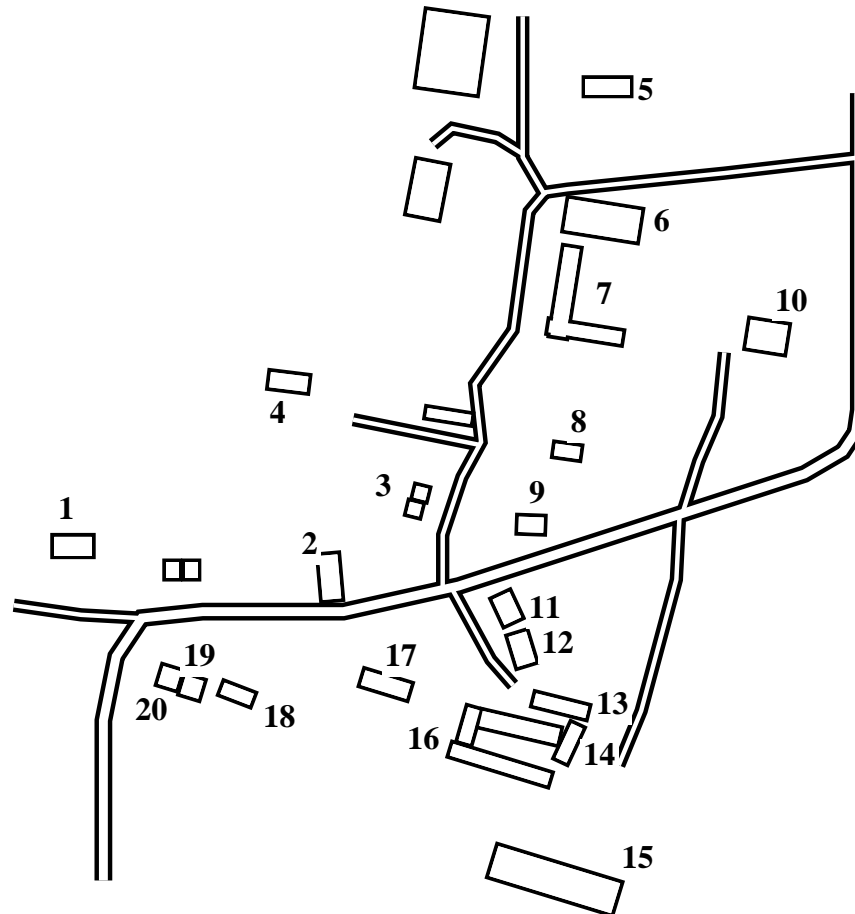

# Stragglethorpe

Caution: This map has not yet been checked by residents.  
 There may be errors and omissions.

- 1 Orchard House
- 2 Gardeners Cottage
- 3 Sandbeck Cottages
- 4 Sandbeck Lodge
- 5 St Michael's Church
- 6 Brant Lodge
- 7 Sheilings
- 8 Old School Cottage
- 9 Vineyard Cottage
- 10 Brant House Farm
- 11 Mole End
- 12 Stragglethorpe Lodge
- 13 Tithe Barn
- 14 Beck Cottage
- 15 Stragglethorpe Hall
- 16 The Stables
- 17 The Old Dairy
- 18 The Old Boiler House
- 19 White Cottage
- 20 Annville

- Annville . . . . . 20
- Beck Cottage. . . . . 14
- Brant House Farm. . . 10
- Brant Lodge . . . . . 6
- Church . . . . . 5
- Gardeners Cottage . . . 2
- Mole End. . . . . 11
- The Old Boiler House . 18
- The Old Dairy . . . . . 17
- Old School Cottage . . . 8
- Orchard House . . . . . 1
- Sandbeck Cottages . . . 3
- Sandbeck Lodge. . . . . 4
- Sheilings . . . . . 7
- The Stables. . . . . 16
- St Michael's Church . . 5
- Stragglethorpe Hall . . 15
- Stragglethorpe Lodge . 12
- Tithe Barn . . . . . 13
- Vineyard Cottage . . . . 9
- White Cottage . . . . . 19