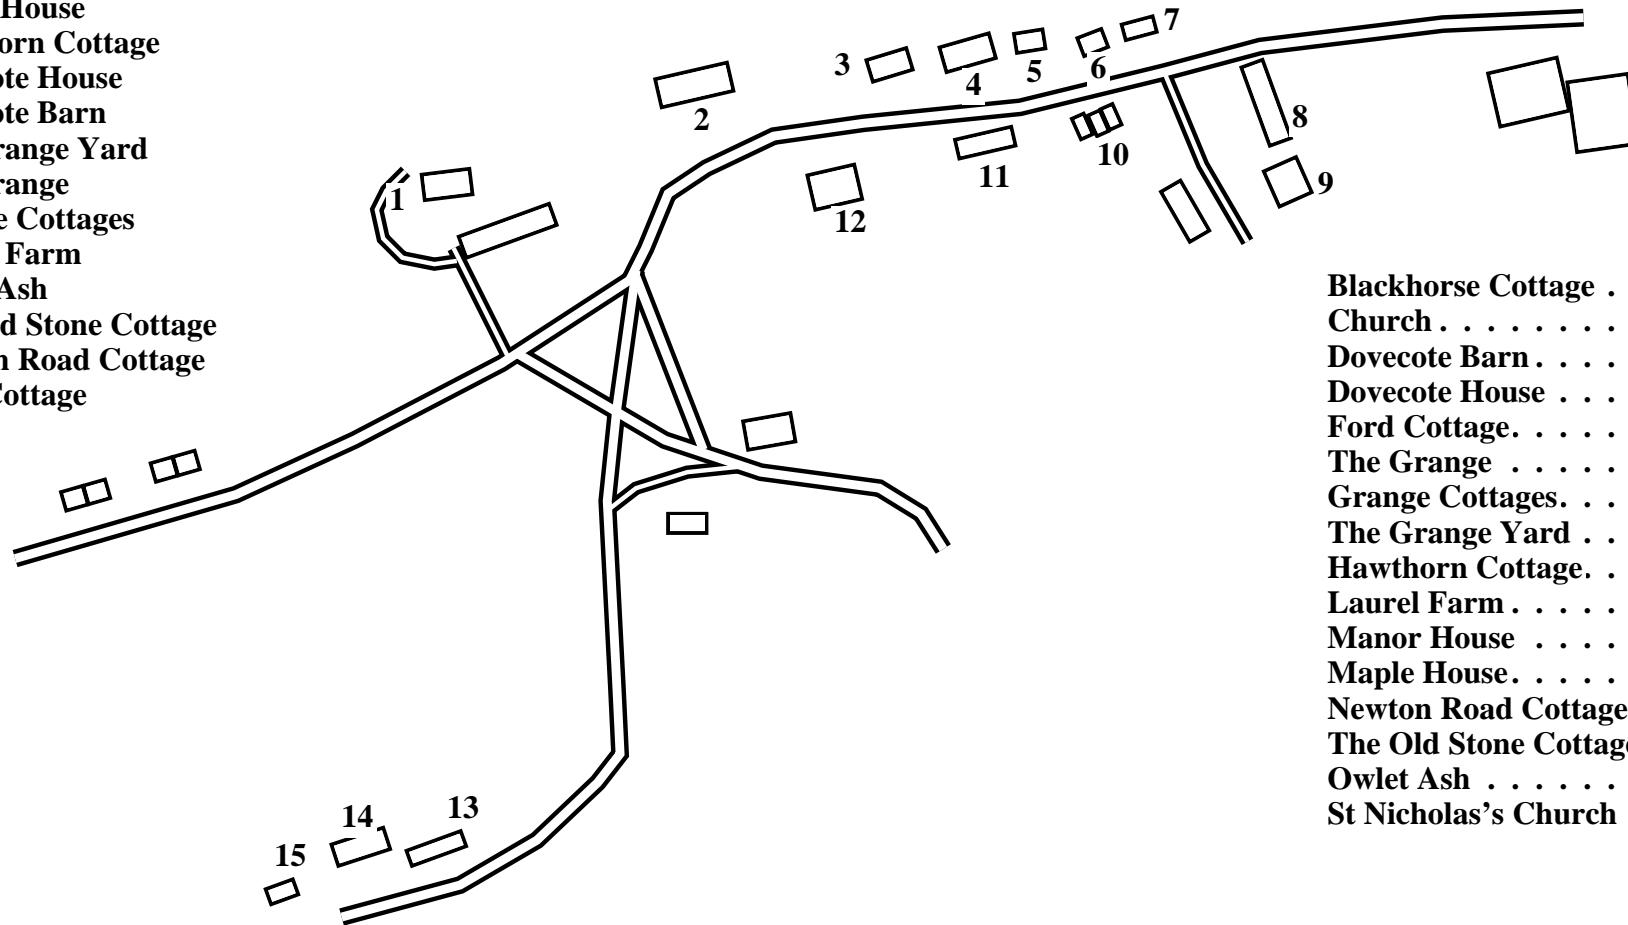

# Walcot

Caution: This map has not yet been checked by residents.  
 There may be errors and omissions.

- 1 Manor House
- 2 St Nicholas's Church
- 3 Blackhorse Cottage
- 4 Maple House
- 5 Hawthorn Cottage
- 6 Dovecote House
- 7 Dovecote Barn
- 8 The Grange Yard
- 9 The Grange
- 10 Grange Cottages
- 11 Laurel Farm
- 12 Owlet Ash
- 13 The Old Stone Cottage
- 14 Newton Road Cottage
- 15 Ford Cottage

- Blackhorse Cottage . . . . 3
- Church . . . . . 2
- Dovecote Barn . . . . . 7
- Dovecote House . . . . . 6
- Ford Cottage. . . . . 15
- The Grange . . . . . 9
- Grange Cottages. . . . . 10
- The Grange Yard . . . . . 8
- Hawthorn Cottage. . . . . 5
- Laurel Farm . . . . . 11
- Manor House . . . . . 1
- Maple House. . . . . 4
- Newton Road Cottage. . 14
- The Old Stone Cottage . 13
- Owlet Ash . . . . . 12
- St Nicholas's Church . . 2