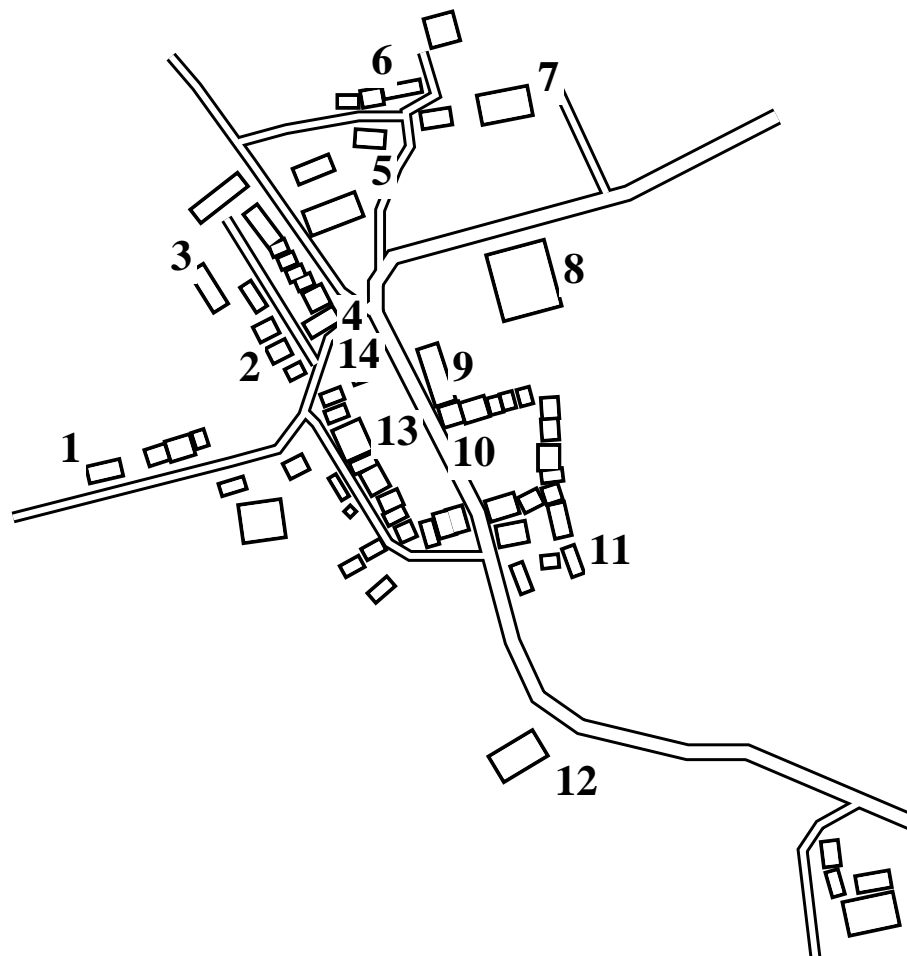

Blanchland

Caution: This map has not yet been checked by residents.
There may be errors and omissions.

- 1 Derwent View
- 2 5 Burnside Court
- 3 1-3 Burnside Court
- 4 Abbey View
- 5 Abbey Cottage
- 6 Allen View
- 7 Vicarage
- 8 Church
- 9 The Lord Crewe Arms
- 10 The Square Abbey
- 11 Public Conveniences
- 12 Bridge End
- 13 The Angel
- 14 Post Office

- Abbey Cottage 5
- Abbey View 4
- Allen View 6
- The Angel 13
- Bridge End. 12
- 1-3 Burnside Court . . 3
- 5 Burnside Court . . . 2
- Church 8
- Derwent View 1
- Hotel 9
- The Lord Crewe Arms 9
- Post Office 14
- Public Conveniences. 11
- The Square Abbey. . 10
- Toilets 11
- Vicarage 7