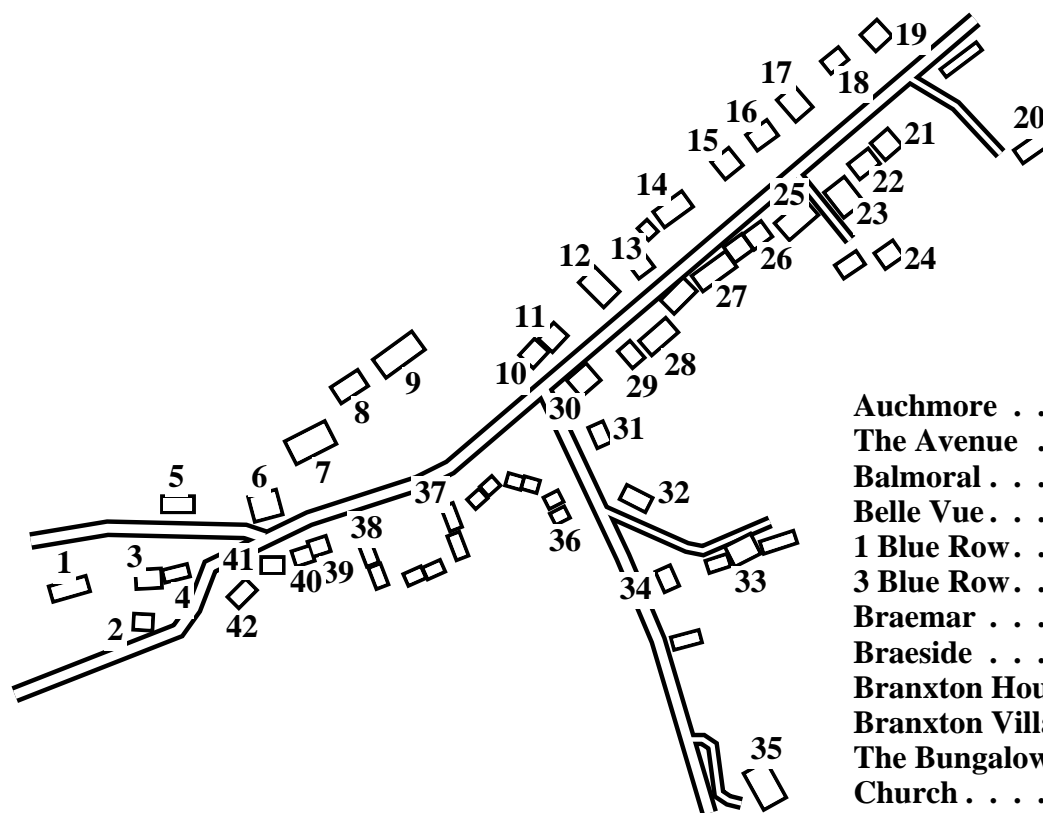

Branxton

Caution: This map has not yet been checked by residents.
There may be errors and omissions.

- 1 St Paul's Church
- 2 Mercator
- 3 Well House
- 4 Church View
- 5 Marmion View
- 6 Hall
- 7 Romar
- 8 Tarbils
- 9 The Avenue
- 10 The Fountain
- 11 The Poplars
- 12 Rose Cottage
- 13 Oaklea
- 14 Kirrimuir
- 15 Strathyre
- 16 Belle Vue
- 17 Dunedin
- 18 Linden Lea
- 19 Balmoral
- 20 Braeside
- 21 The Vicarage
- 22 Old School
- 23 Wellow Cottage
- 24 Hawthorns
- 25 Dunvegan
- 26 3 Blue Row
- 27 1 Blue Row
- 28 Braemar
- 29 Hall
- 30 Branxton Villa
- 31 The Bungalow
- 32 Stonehaven
- 33 Branxton House
- 34 Auchmore
- 35 Old Vicarage
- 36 1 Flodden Crescent
- 37 7 Flodden Crescent
- 38 12 Flodden Crescent
- 39 Marmion House
- 40 Flodden View
- 41 The Cottage
- 42 Marmion

- Auchmore 34
- The Avenue 9
- Balmoral 19
- Belle Vue 16
- 1 Blue Row 27
- 3 Blue Row 26
- Braemar 28
- Braeside 20
- Branxton House . . . 33
- Branxton Villa . . . 30
- The Bungalow . . . 31
- Church 1
- Church View 4
- The Cottage 41
- Dunedin 17
- Dunvegan 25
- 1 Flodden Crescent . 36
- 7 Flodden Crescent . 37
- 12 Flodden Crescent. 38
- Flodden View 40
- The Fountain 10
- Hall 29
- Hall 6
- Hawthorns 24
- Kirrimuir 14
- Linden Lea 18
- Marmion 42
- Marmion House . . . 39
- Marmion View 5
- Mercator 2
- Oaklea 13
- Old School 22
- Old Vicarage 35
- The Poplars 11
- Romar 7
- Rose Cottage 12
- Stonehaven 32
- St Paul's Church . . . 1
- Strathyre 15
- Tarbils 8
- The Vicarage 21
- Well House 3
- Wellow Cottage . . . 23