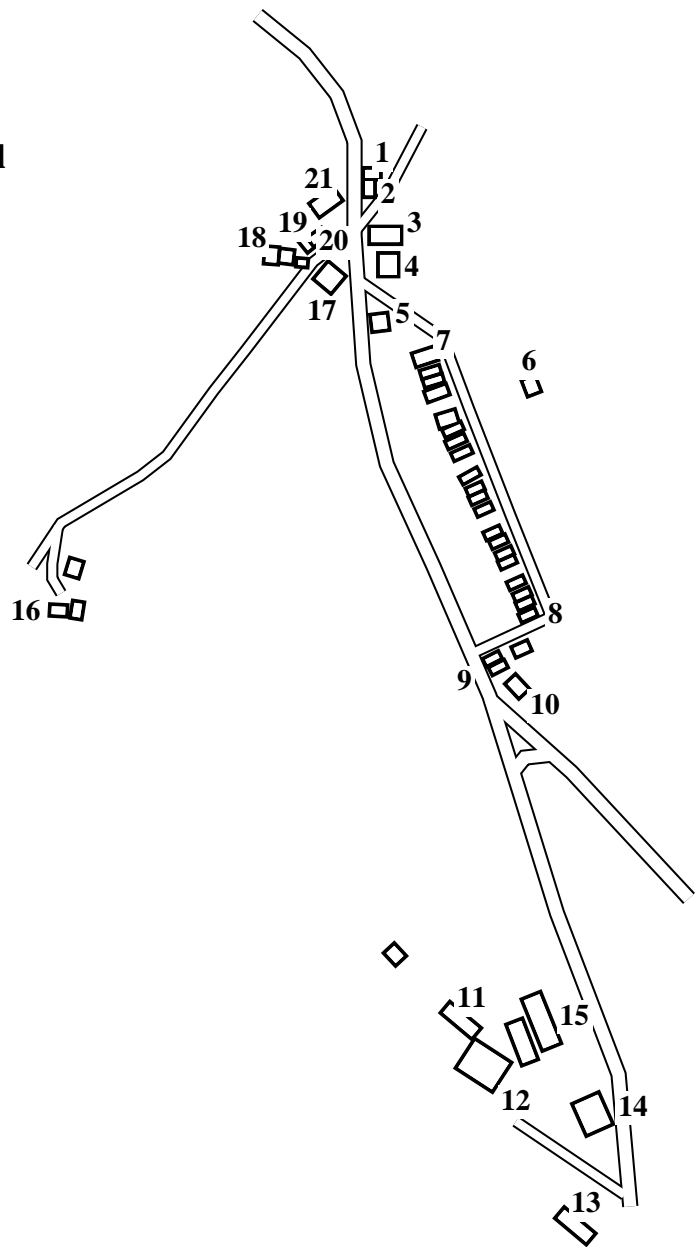

# Catton (South)

Caution: This map has not yet been checked by residents.  
 There may be errors and omissions.

- 1 Brookside
- 2 Avimore
- 3 Methodist Chapel
- 4 Ashmount
- 5 Branksome
- 6 Hollin Hall
- 7 1 Allen View
- 8 20 Allen View
- 9 22 Allen View
- 10 Smeath Lands
- 11 Dairy Park
- 12 The Creamery
- 13 Station House
- 14 Station Garage
- 15 Works
- 16 Catton Lea
- 17 Old Forhge
- 18 Brant Garth
- 19 Greenacres
- 20 Wayside
- 21 Granta

- 1 Allen View . . . . .7
- 20 Allen View . . . . .8
- 22 Allen View . . . . .9
- Ashmount . . . . .4
- Avimore . . . . .2
- Branksome. . . . .5
- Brant Garth . . . . .18
- Brookside . . . . .1
- Catton Lea . . . . .16
- The Creamery . . . . .12
- Dairy Park . . . . .11
- Granta . . . . .21
- Greenacres. . . . .19
- Hollin Hall . . . . .6
- Methodist Chapel .3
- Old Forhge. . . . .17
- Smeath Lands . . . . .10
- Station Garage. . . . .14
- Station House . . . . .13
- Wayside . . . . .20
- Works . . . . .15