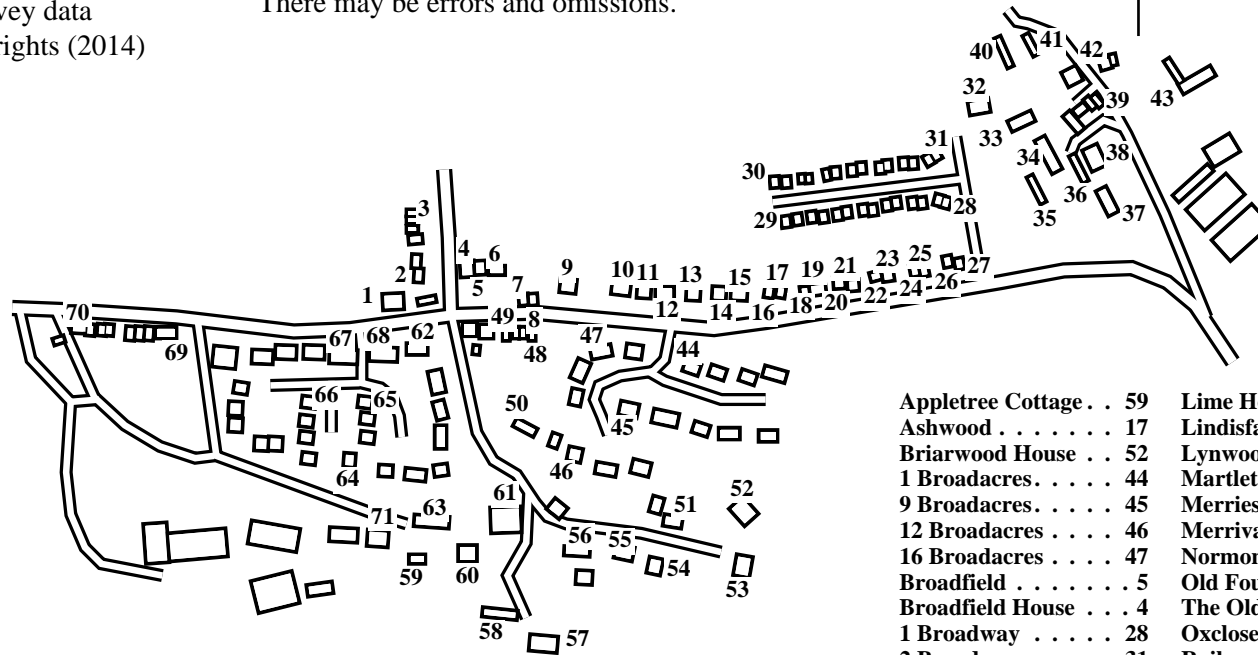

Fourstones

Caution: This map has not yet been checked by residents.
There may be errors and omissions.

- 1 Fourstones House
- 2 1 St Aidan's
- 3 6 St Aidan's
- 4 Broadfield House
- 5 Broadfield
- 6 River View
- 7 Tyne View West
- 8 Tyne View
- 9 Thornbrae
- 10 Hillside
- 11 Tally Ho
- 12 Hillcrest
- 13 Normont
- 14 Suny Brae
- 15 Viewland
- 16 Leaholme
- 17 Ashwood
- 18 Denton
- 19 Heather Lea
- 20 Fair View
- 21 Lynwood
- 22 Oxclose
- 23 Merrivale
- 24 Sunnyside
- 25 Hillcroft
- 26 Glenview
- 27 East Holme
- 28 1 Broadway
- 29 27 Broadway
- 30 28 Broadway
- 31 2 Broadway
- 32 The Croft
- 33 Rose House
- 34 The Gin Gan
- 35 Old Fourstones House
- 36 Martlet
- 37 East Fourstones
- 38 Stable
- 39 1 Cornerstones
- 40 Hemmel House
- 41 Stonehaugh Cottage
- 42 1 East Fourstones
- 43 Lindisfarne
- 44 1 Broadacres
- 45 9 Broadacres
- 46 12 Broadacres
- 47 16 Broadacres
- 48 4 Jubilee Terrace
- 49 1 Jubilee Terrace
- 50 The Firs
- 51 Broadway Gardens
- 52 Briarwood House
- 53 Merrieshiels
- 54 The Old Orchard
- 55 The Gables
- 56 Station Cottages
- 57 Riverside Cottage
- 58 Railway Cottage
- 59 Appletree Cottage
- 60 Station House
- 61 Railway Inn
- 62 7 St Aidans Park
- 63 9 St Aidans Park
- 64 11 St Aidans Park
- 65 10 St Aidans Park
- 66 15 St Aidans Park
- 67 24 St Aidans Park
- 68 25 St Aidans Park
- 69 10 Kiln Cottages
- 70 4 Kiln Cottages
- 71 Lime House