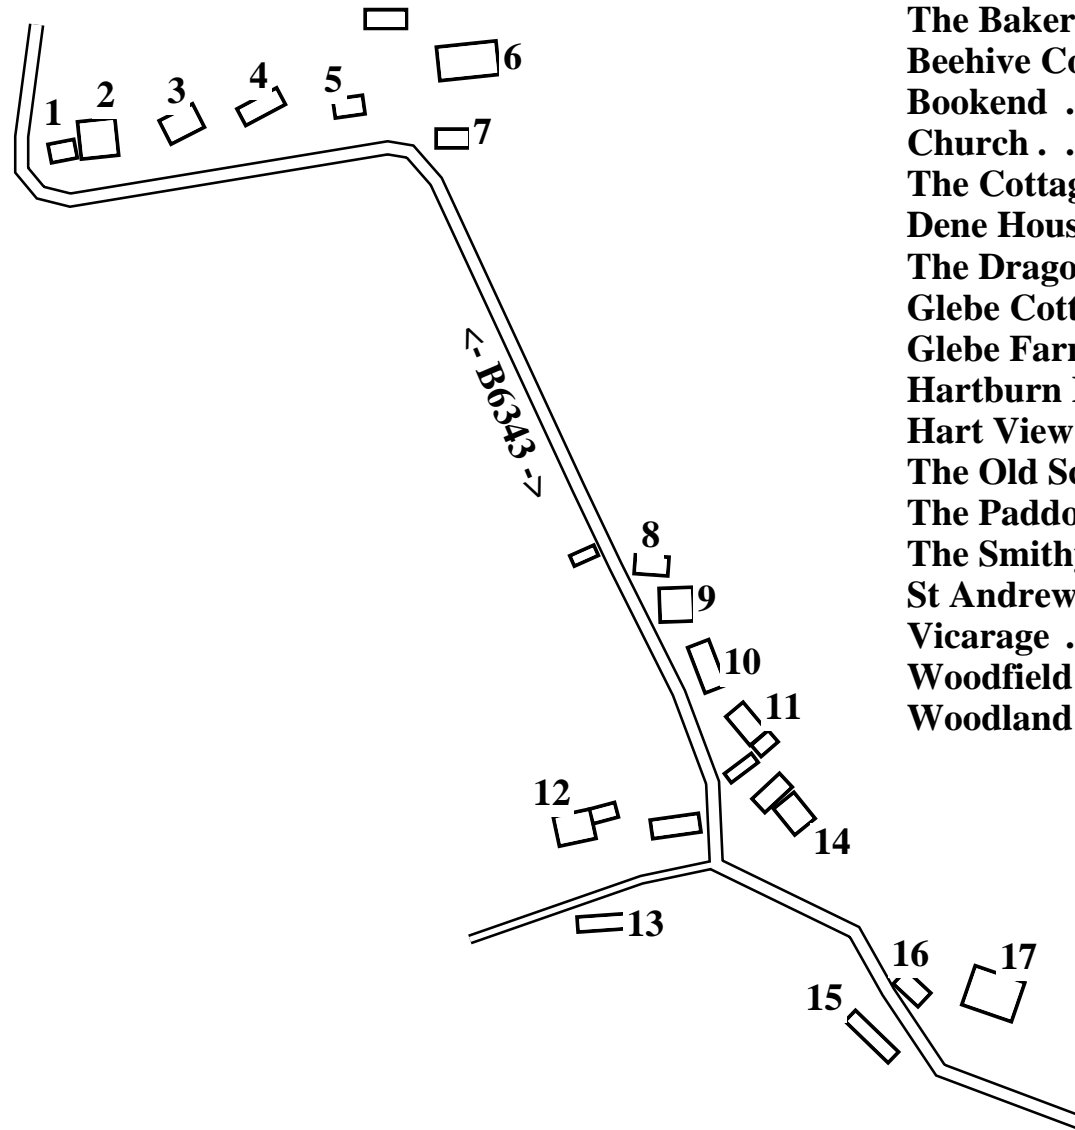

# Hartburn

Caution: This map has not yet been checked by residents.  
 There may be errors and omissions.

- 1 Woodland
- 2 Woodfield South
- 3 The Dragons Den
- 4 The Bakers Chest
- 5 The Paddock
- 6 Hartburn House
- 7 Glebe Cottage
- 8 Bookend
- 9 The Old School
- 10 Hart View
- 11 Dene House
- 12 Glebe Farm
- 13 The Smithy
- 14 Vicarage
- 15 Beehive Cottage
- 16 The Cottage
- 17 St Andrew's Church

- The Bakers Chest . . . . 4
- Beehive Cottage . . . . 15
- Bookend . . . . . 8
- Church . . . . . 17
- The Cottage . . . . . 16
- Dene House . . . . . 11
- The Dragons Den . . . . 3
- Glebe Cottage . . . . . 7
- Glebe Farm . . . . . 12
- Hartburn House . . . . . 6
- Hart View . . . . . 10
- The Old School . . . . . 9
- The Paddock . . . . . 5
- The Smithy . . . . . 13
- St Andrew's Church . . . 17
- Vicarage . . . . . 14
- Woodfield South . . . . . 2
- Woodland . . . . . 1