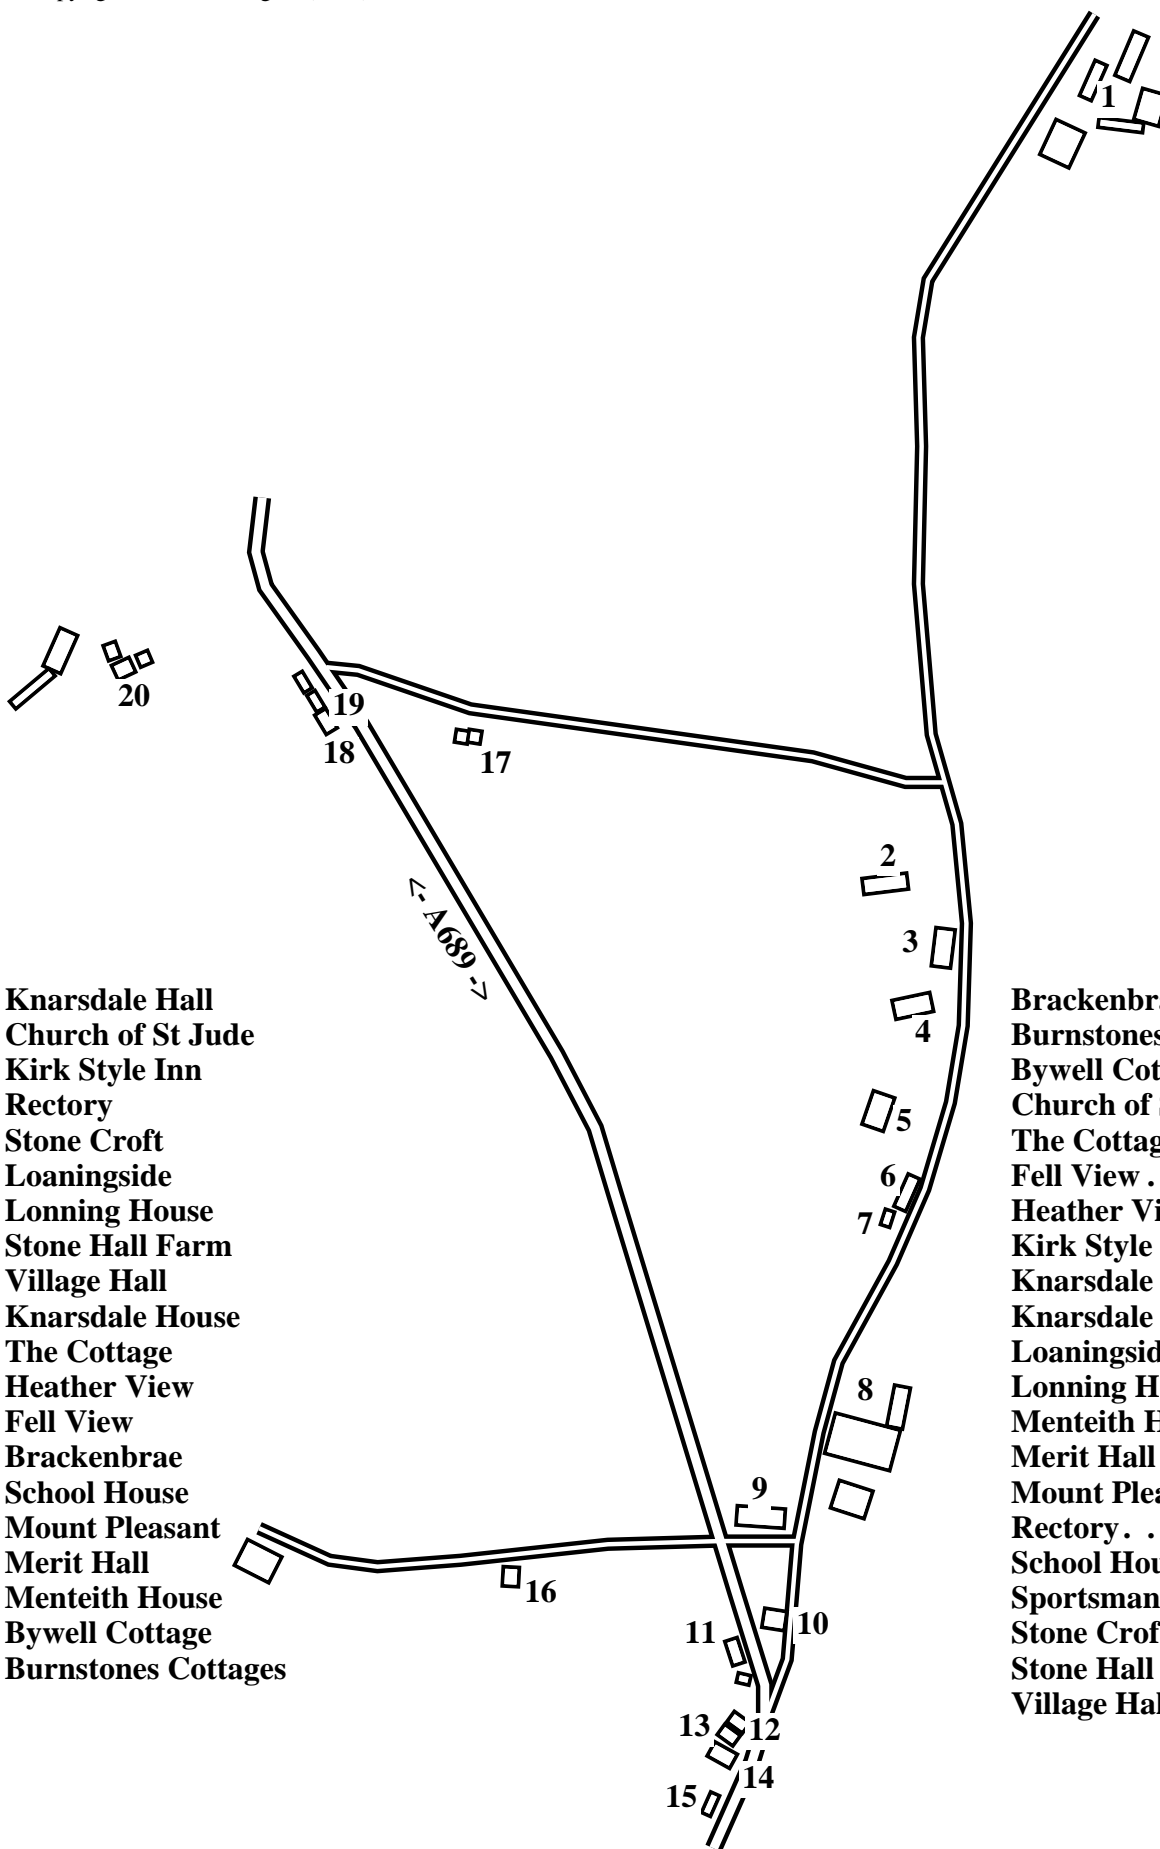

Knarsdale

Caution: This map has not yet been checked by residents.

There may be errors and omissions.

- 1 Knarsdale Hall
- 2 Church of St Jude
- 3 Kirk Style Inn
- 4 Rectory
- 5 Stone Croft
- 6 Loaningside
- 7 Lonning House
- 8 Stone Hall Farm
- 9 Village Hall
- 10 Knarsdale House
- 11 The Cottage
- 12 Heather View
- 13 Fell View
- 14 Brackenbrae
- 15 School House
- 16 Mount Pleasant
- 17 Merit Hall
- 18 Menteith House
- 19 Bywell Cottage
- 20 Burnstones Cottages

- Brackenbrae 14
- Burnstones Cottages 20
- Bywell Cottage 19
- Church of St Jude 2
- The Cottage 11
- Fell View 13
- Heather View 12
- Kirk Style Inn 3
- Knarsdale Hall 1
- Knarsdale House 10
- Loaningside 6
- Lonning House 7
- Menteith House 18
- Merit Hall 17
- Mount Pleasant 16
- Rectory 4
- School House 15
- Sportsmans Rest 3
- Stone Croft 5
- Stone Hall Farm 8
- Village Hall 9