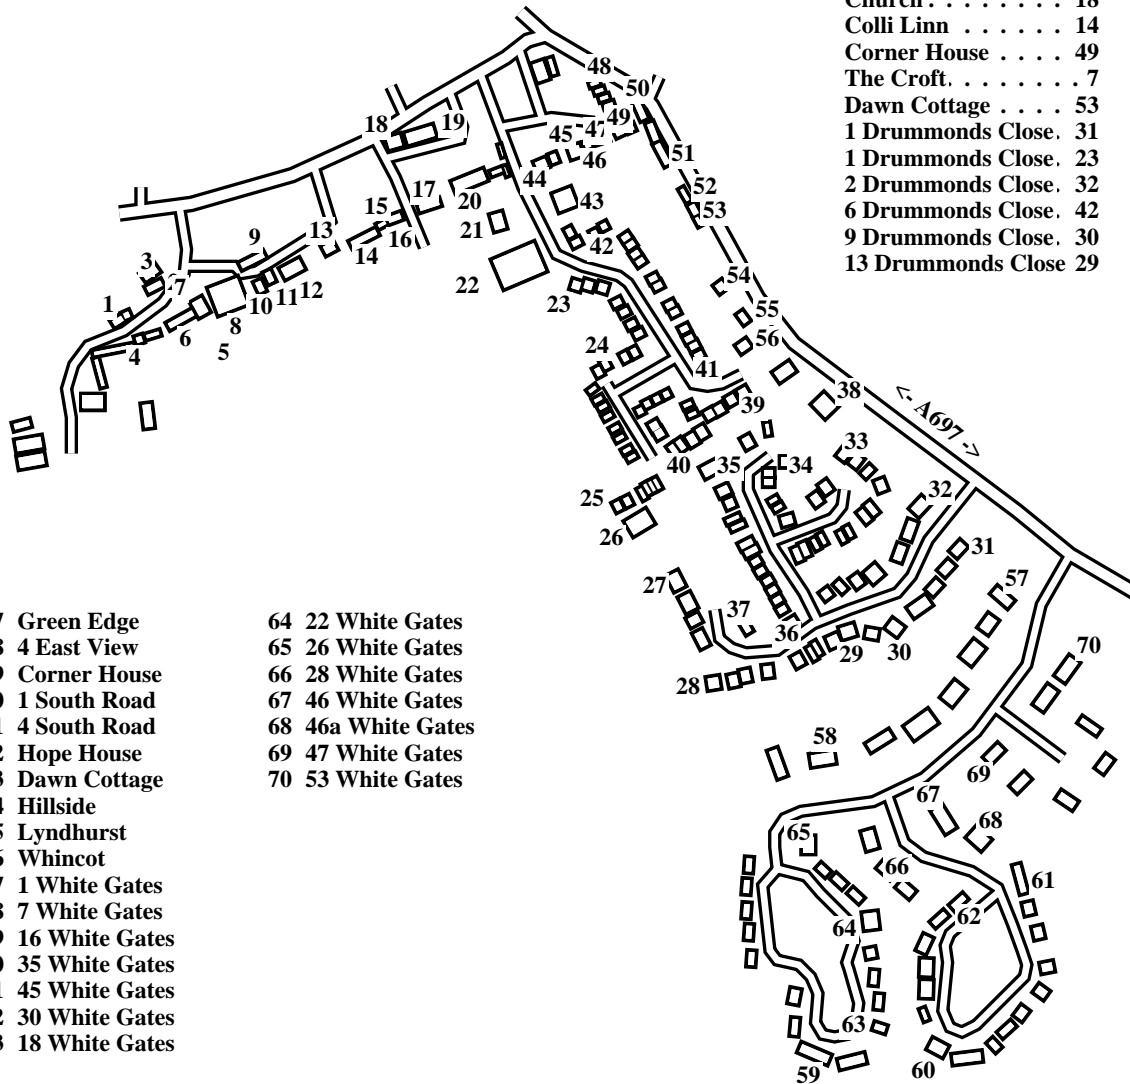

# Longhorsley (South)

Caution: This map has not yet been checked by residents.

There may be errors and omissions.

- 1 West End Cottage
- 2 Heatherlaw
- 3 Garage
- 4 Wedge Cottage
- 5 Sunnyside
- 6 The Hollies
- 7 The Croft
- 8 West Farm
- 9 Moorings
- 10 Ivy Cottage
- 11 Beacon View
- 12 Southings Cottage
- 13 Glen View
- 14 Colli Linn
- 15 Albany Cottage
- 16 Braefoot
- 17 Haining Gate
- 18 Church
- 19 School House
- 20 The Old Vicarage
- 21 Vicarage
- 22 School
- 23 1 Drummonds Close
- 24 17 Drummonds Close
- 25 83 Drummonds Close
- 26 Hall
- 27 37 Drummonds Close
- 28 29 Drummonds Close
- 29 13 Drummonds Close
- 30 9 Drummonds Close
- 31 1 Drummonds Close
- 32 2 Drummonds Close
- 33 38 Drummonds Close
- 34 54 Drummonds Close
- 35 Beechwood
- 36 76 Drummonds Close
- 37 39 Drummonds Close
- 38 Moor View
- 39 47 Drummonds Close
- 40 61 Drummonds Close
- 41 32 Drummonds Close
- 42 6 Drummonds Close
- 43 Church
- 44 West Oaklands
- 45 The Nook
- 46 Ingle Cottage
- 47 Green Edge
- 48 4 East View
- 49 Corner House
- 50 1 South Road
- 51 4 South Road
- 52 Hope House
- 53 Dawn Cottage
- 54 Hillside
- 55 Lyndhurst
- 56 Whincot
- 57 1 White Gates
- 58 7 White Gates
- 59 16 White Gates
- 60 35 White Gates
- 61 45 White Gates
- 62 30 White Gates
- 63 18 White Gates