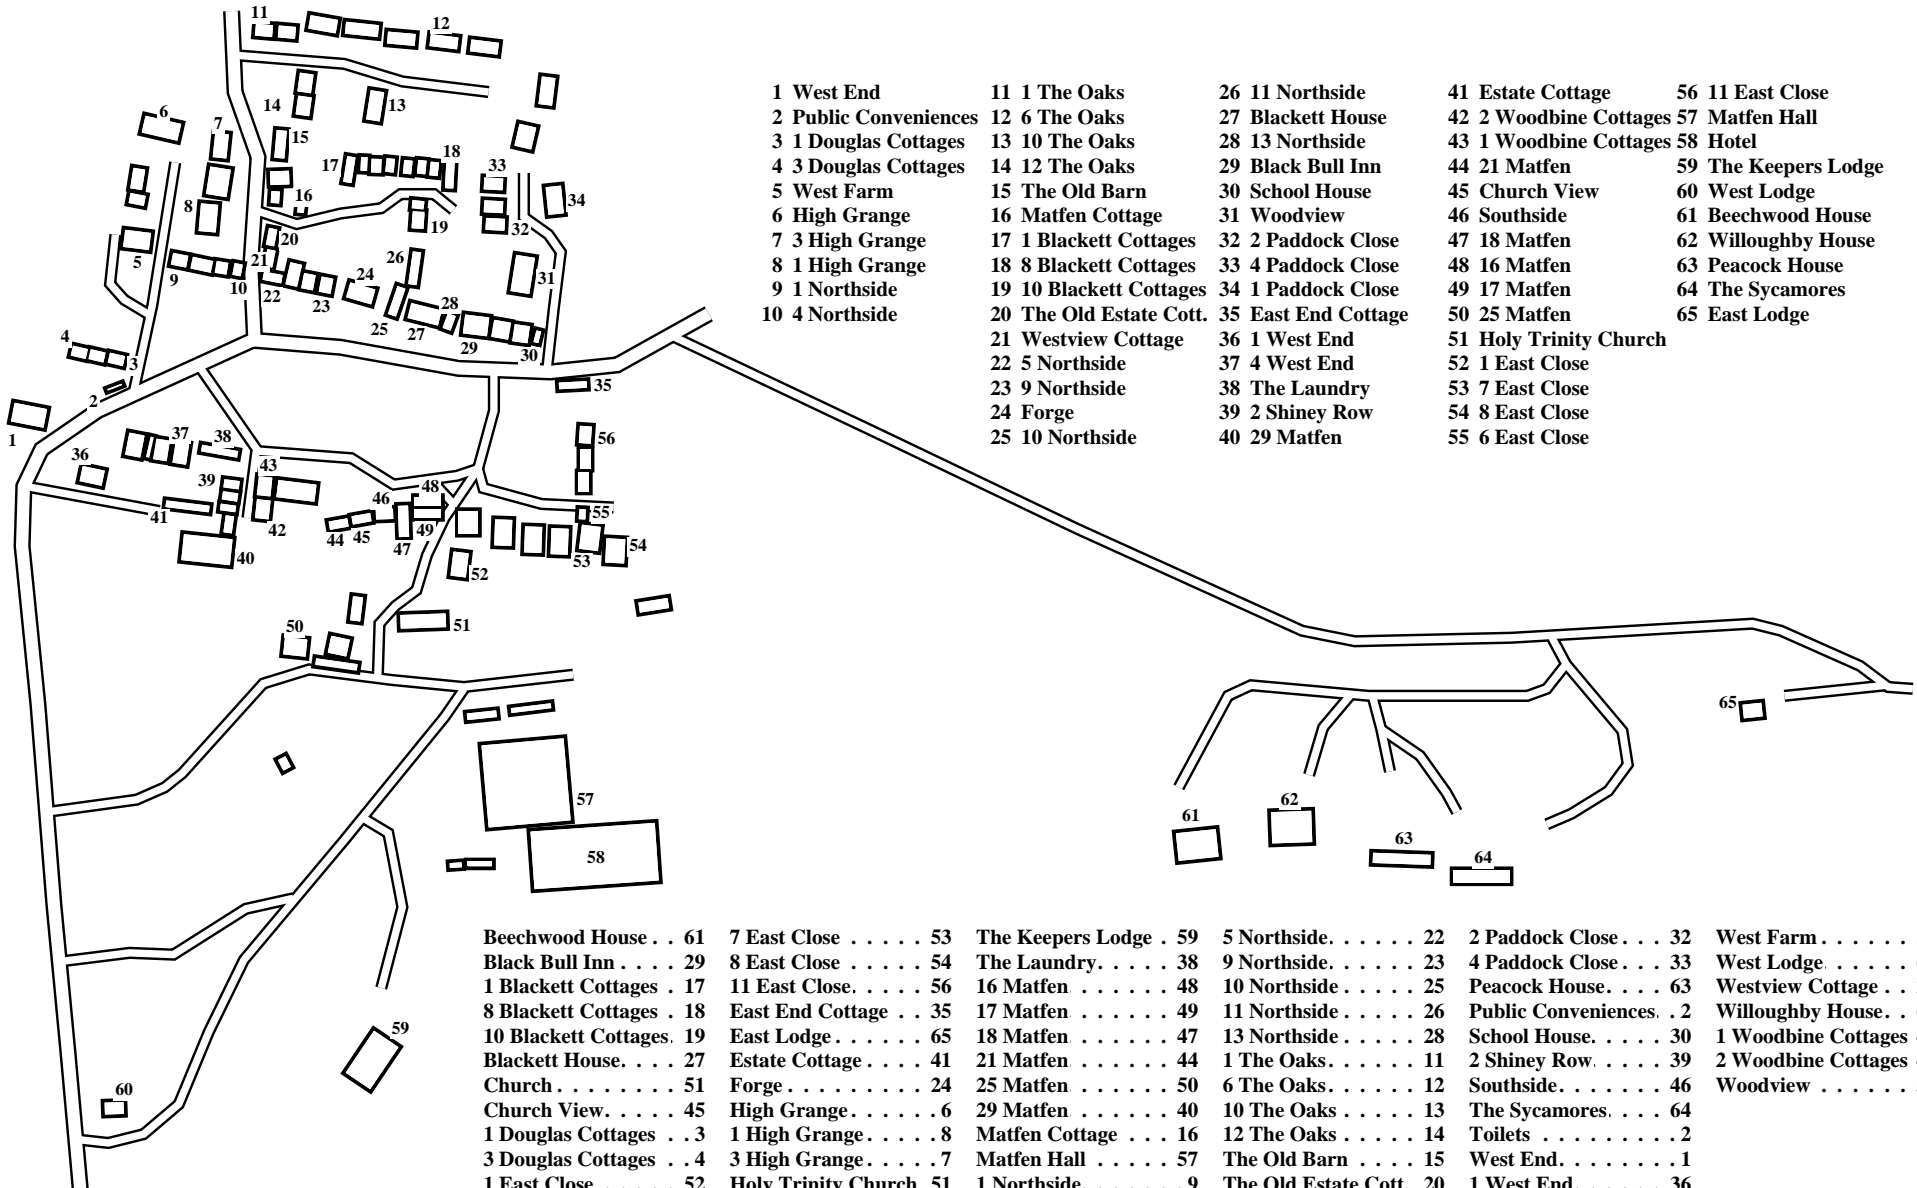

Matfen

Caution: This map has not yet been checked by residents.
There may be errors and omissions.

- | | | | | |
|-----------------------|-------------------------|---------------------|------------------------|----------------------|
| 1 West End | 11 1 The Oaks | 26 11 Northside | 41 Estate Cottage | 56 11 East Close |
| 2 Public Conveniences | 12 6 The Oaks | 27 Blackett House | 42 2 Woodbine Cottages | 57 Matfen Hall |
| 3 1 Douglas Cottages | 13 10 The Oaks | 28 13 Northside | 43 1 Woodbine Cottages | 58 Hotel |
| 4 3 Douglas Cottages | 14 12 The Oaks | 29 Black Bull Inn | 44 21 Matfen | 59 The Keepers Lodge |
| 5 West Farm | 15 The Old Barn | 30 School House | 45 Church View | 60 West Lodge |
| 6 High Grange | 16 Matfen Cottage | 31 Woodview | 46 Southside | 61 Beechwood House |
| 7 3 High Grange | 17 1 Blackett Cottages | 32 2 Paddock Close | 47 18 Matfen | 62 Willoughby House |
| 8 1 High Grange | 18 8 Blackett Cottages | 33 4 Paddock Close | 48 16 Matfen | 63 Peacock House |
| 9 1 Northside | 19 10 Blackett Cottages | 34 1 Paddock Close | 49 17 Matfen | 64 The Sycamores |
| 10 4 Northside | 20 The Old Estate Cott. | 35 East End Cottage | 50 25 Matfen | 65 East Lodge |
| | 21 Westview Cottage | 36 1 West End | 51 Holy Trinity Church | |
| | 22 5 Northside | 37 4 West End | 52 1 East Close | |
| | 23 9 Northside | 38 The Laundry | 53 7 East Close | |
| | 24 Forge | 39 2 Shiney Row | 54 8 East Close | |
| | 25 10 Northside | 40 29 Matfen | 55 6 East Close | |