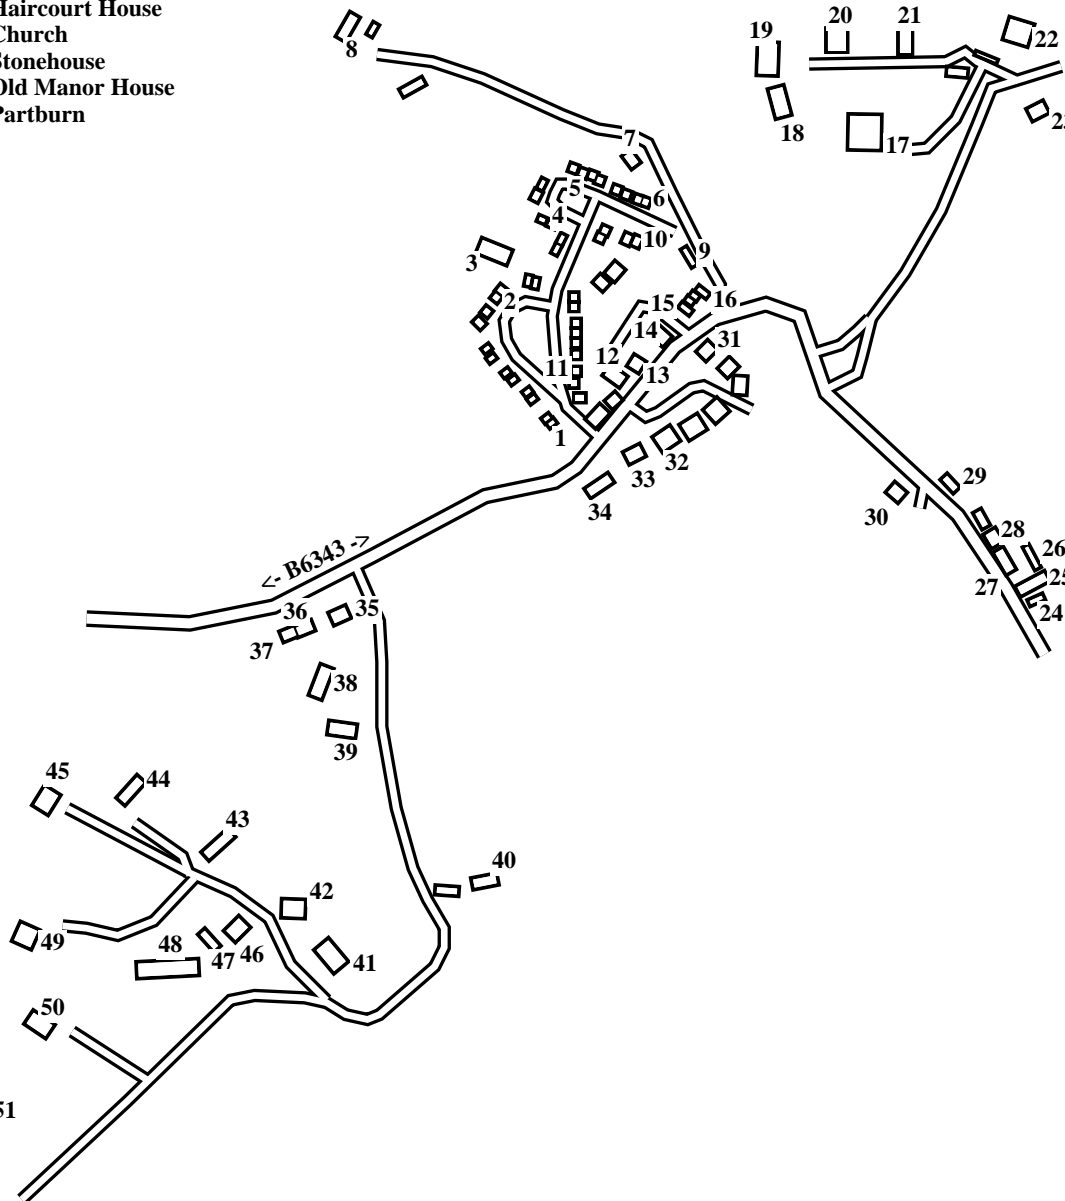

Mitford

Caution: This map has not yet been checked by residents.
There may be errors and omissions.

- 1 1 Font Side
- 2 23 Font Side
- 3 Community Centre
- 4 33 Font Side
- 5 43 Font Side
- 6 55 Font Side
- 7 Font Ford Lodge
- 8 Dean House
- 9 Thatch Cottage
- 10 24 Font Side
- 11 4 Font Side
- 12 The Old Post Office
- 13 River Vew
- 14 Public House
- 15 1 New Cottages
- 16 4 New Cottages
- 17 Spital Hall
- 18 Tilia House
- 19 The Lodge
- 20 St Leonards
- 21 Oak Tree Cottage
- 22 Spital Hill Farm
- 23 The Nungalow
- 24 Stable House
- 25 Mill Farm
- 26 The Old Granary
- 27 The Gin Gan
- 28 The Dairy
- 29 Mill Farm Cottage
- 30 Wansbeck Cottage
- 31 6 Old Sawmill
- 32 1 Old Sawmill
- 33 Sunnybrae
- 34 Stepside
- 35 View Cottage
- 36 School House
- 37 Inkles Heugh
- 38 Stank Hill
- 39 Wayside Lodge
- 40 Snuff Mill
- 41 Haig Rith
- 42 Inkles Haugh
- 43 Stable Green Cottage
- 44 Greystones
- 45 Barn Lodsge
- 46 Vicarage

- 47 Haircourt House
- 48 Church
- 49 Stonehouse
- 50 Old Manor House
- 51 Partburn

- Barn Lodsge 45
- Church 48
- Community Centre 3
- The Dairy 28
- Dean House 8
- Font Ford Lodge 7
- 1 Font Side 1
- 4 Font Side 11
- 23 Font Side 2
- 24 Font Side 10
- 33 Font Side 4
- 43 Font Side 5
- 55 Font Side 6
- The Gin Gan 27
- Greystones 44
- Haig Rith 41
- Haircourt House 47
- Inkles Haugh 42
- Inkles Heugh 37
- The Lodge 19
- Mill Farm 25
- Mill Farm Cottage 29
- 1 New Cottages 15
- 4 New Cottages 16
- The Nungalow 23
- Oak Tree Cottage 21
- The Old Granary 26
- Old Manor House 50
- The Old Post Office 12
- 1 Old Sawmill 32
- 6 Old Sawmill 31
- Partburn 51
- Public House 14
- River Vew 13
- School House 36
- Snuff Mill 40
- Spital Hall 17
- Spital Hill Farm 22
- Stable Green Cottage 43
- Stable House 24
- Stank Hill 38
- Stepside 34
- St Leonards 20
- Stonehouse 49
- Sunnybrae 33
- Thatch Cottage 9
- Tilia House 18
- Vicarage 46
- View Cottage 35
- Wansbeck Cottage 30
- Wayside Lodge 39