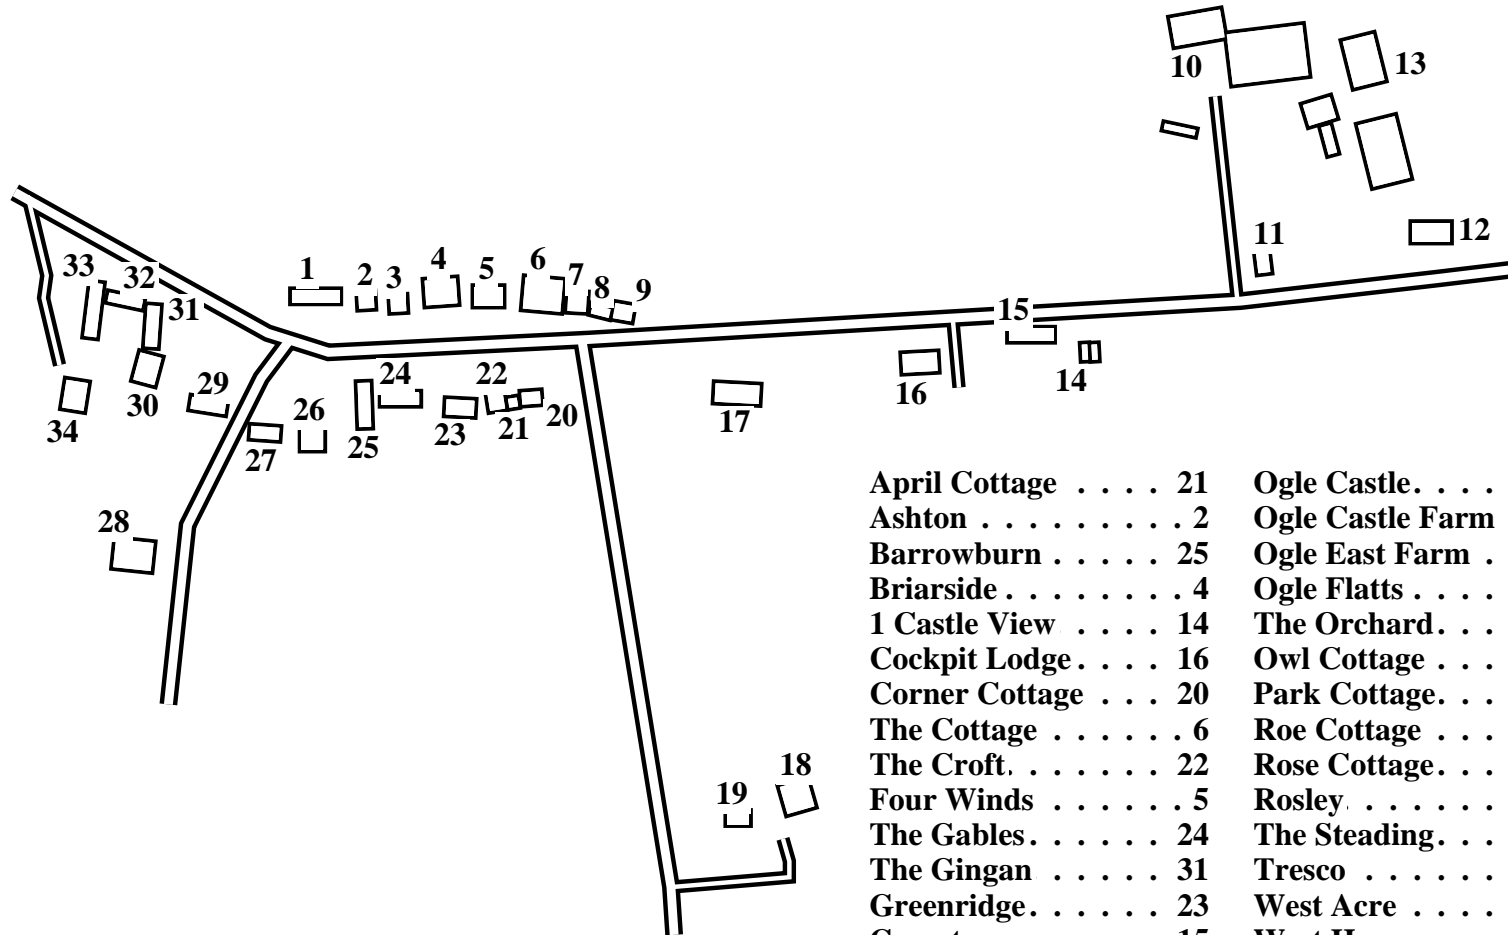

Ogle

Caution: This map has not yet been checked by residents.
There may be errors and omissions.

- 1 West Acre
- 2 Ashton
- 3 Newlands Cottage
- 4 Briarside
- 5 Four Winds
- 6 The Cottage
- 7 Park Cottage
- 8 Roe Cottage
- 9 Rose Cottage
- 10 Ogle Castle
- 11 Owl Cottage
- 12 Ogle Castle Farm
- 13 Ogle East Farm
- 14 1 Castle View
- 15 Greystones
- 16 Cockpit Lodge
- 17 Middle Holding
- 18 Tresco
- 19 Rosley
- 20 Corner Cottage
- 21 April Cottage
- 22 The Croft
- 23 Greenridge
- 24 The Gables
- 25 Barrowburn
- 26 The Orchard
- 27 West House
- 28 Ogle Flatts
- 29 Lonnen House
- 30 The House
- 31 The Gingan
- 32 Honeysuckle Cottage
- 33 The Steading
- 34 Hawthorn Cottage

- April Cottage 21
- Ashton 2
- Barrowburn 25
- Briarside 4
- 1 Castle View 14
- Cockpit Lodge 16
- Corner Cottage 20
- The Cottage 6
- The Croft 22
- Four Winds 5
- The Gables 24
- The Gingan 31
- Greenridge 23
- Greystones 15
- Hawthorn Cottage 34
- Honeysuckle Cottage 32
- The House 30
- Lonnen House 29
- Middle Holding 17
- Newlands Cottage 3
- Ogle Castle 10
- Ogle Castle Farm 12
- Ogle East Farm 13
- Ogle Flatts 28
- The Orchard 26
- Owl Cottage 11
- Park Cottage 7
- Roe Cottage 8
- Rose Cottage 9
- Rosley 19
- The Steading 33
- Tresco 18
- West Acre 1
- West House 27