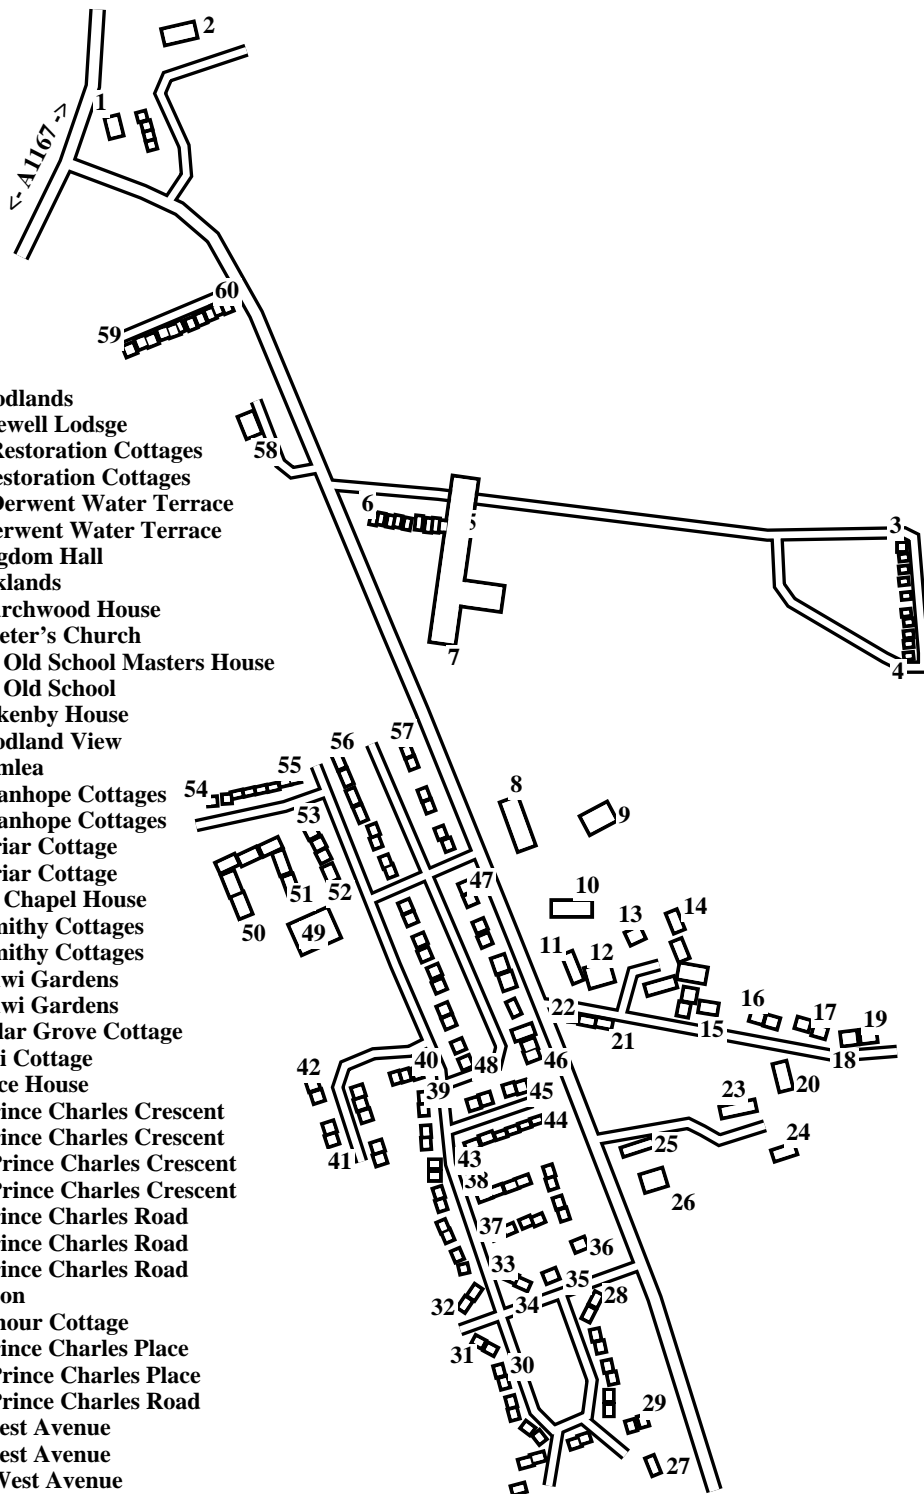

# Scremerston

Caution: This map has not yet been checked by residents.

There may be errors and omissions.

- 1 Woodlands
- 2 Borewell Lodsg
- 3 10 Restoration Cottages
- 4 1 Restoration Cottages
- 5 10 Derwent Water Terrace
- 6 1 Derwent Water Terrace
- 7 Kingdom Hall
- 8 Kirklands
- 9 Churchwood House
- 10 St Peter's Church
- 11 The Old School Masters House
- 12 The Old School
- 13 Lackenby House
- 14 Woodland View
- 15 Holmlea
- 16 1 Stanhope Cottages
- 17 4 Stanhope Cottages
- 18 1 Briar Cottage
- 19 2 Briar Cottage
- 20 The Chapel House
- 21 3 Smithy Cottages
- 22 1 Smithy Cottages
- 23 1 Kiwi Gardens
- 24 2 Kiwi Gardens
- 25 Poplar Grove Cottage
- 26 Kiwi Cottage
- 27 Police House
- 28 1 Prince Charles Crescent
- 29 9 Prince Charles Crescent
- 30 20 Prince Charles Crescent
- 31 22 Prince Charles Crescent
- 32 3 Prince Charles Road
- 33 2 Prince Charles Road
- 34 1 Prince Charles Road
- 35 Eildon
- 36 Damour Cottage
- 37 1 Prince Charles Place
- 38 12 Prince Charles Place
- 39 16 Prince Charles Road
- 40 1 West Avenue
- 41 9 West Avenue
- 42 12 West Avenue
- 43 1 Prince Charles Street
- 44 6 Prince Charles Street
- 45 10 Prince Charles Street
- 46 1 St Peters Place
- 47 6 St Peters Terrace
- 48 18 Cheviot Terrace
- 49 School
- 50 21-22 Armstrong Court
- 51 2-3 Armstrong Court
- 52 25 Cheviot Terrace
- 53 28 Cheviot Terrace
- 54 8 Norham Green
- 55 1 Norham Green