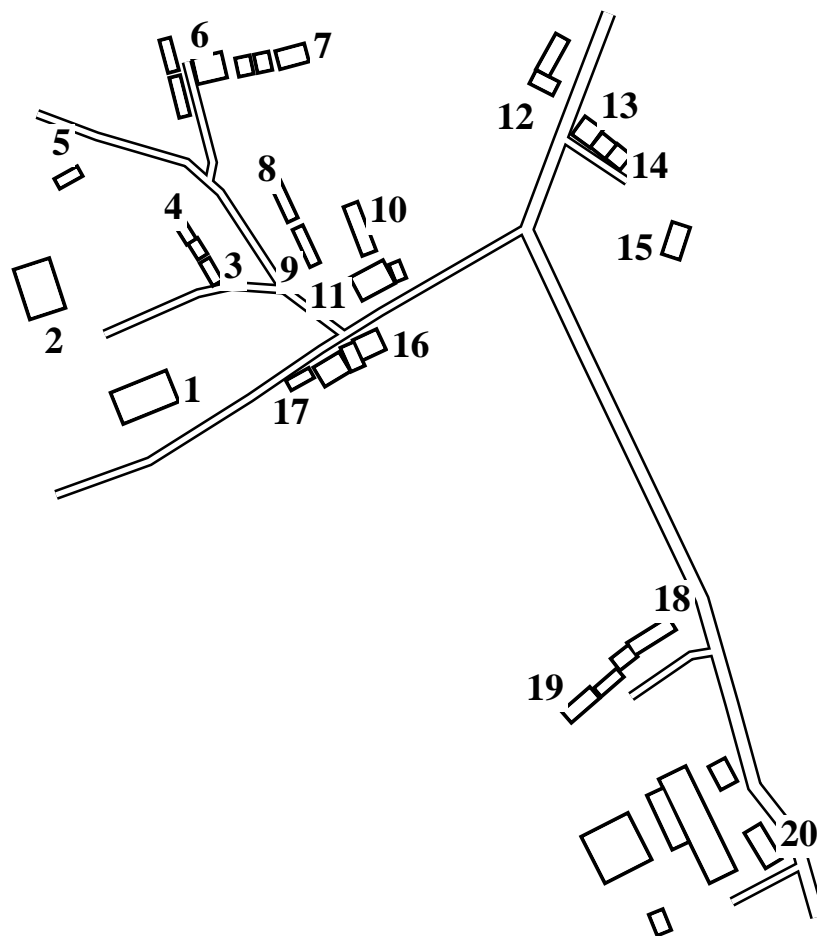

Simonburn

Caution: This map has not yet been checked by residents.
 There may be errors and omissions.

- 1 St Mungo's Church
- 2 Rectory
- 3 1 Rectory Terrace
- 4 3 Rectory Terrace
- 5 Tithe Barn
- 6 1 The Mains
- 7 4 The Mains
- 8 2 The Green
- 9 1 The Green
- 10 Stewards House
- 11 Stewards House Cottage
- 12 School House
- 13 1 Bridge View
- 14 3 Bridge View
- 15 Burnside Cottage
- 16 1 Red Lion Terrace
- 17 4 Red Lion Terrace
- 18 1 Hall Barns Cottages
- 19 2 Hall Barns Cottages
- 20 Hall Barns

- 1 Bridge View 13
- 3 Bridge View 14
- Burnside Cottage 15
- Church 1
- Forge Cottage 18
- 1 The Green 9
- 2 The Green 8
- Hall Barns 20
- 1 Hall Barns Cottages . . 18
- 2 Hall Barns Cottages . . 19
- 1 The Mains 6
- 4 The Mains 7
- Post Office 6
- Rectory 2
- 1 Rectory Terrace 3
- 3 Rectory Terrace 4
- 1 Red Lion Terrace . . . 16
- 4 Red Lion Terrace . . . 17
- School House 12
- Stewards House 10
- Stewards House Cottage 11
- St Mungo's Church 1
- Tithe Barn 5