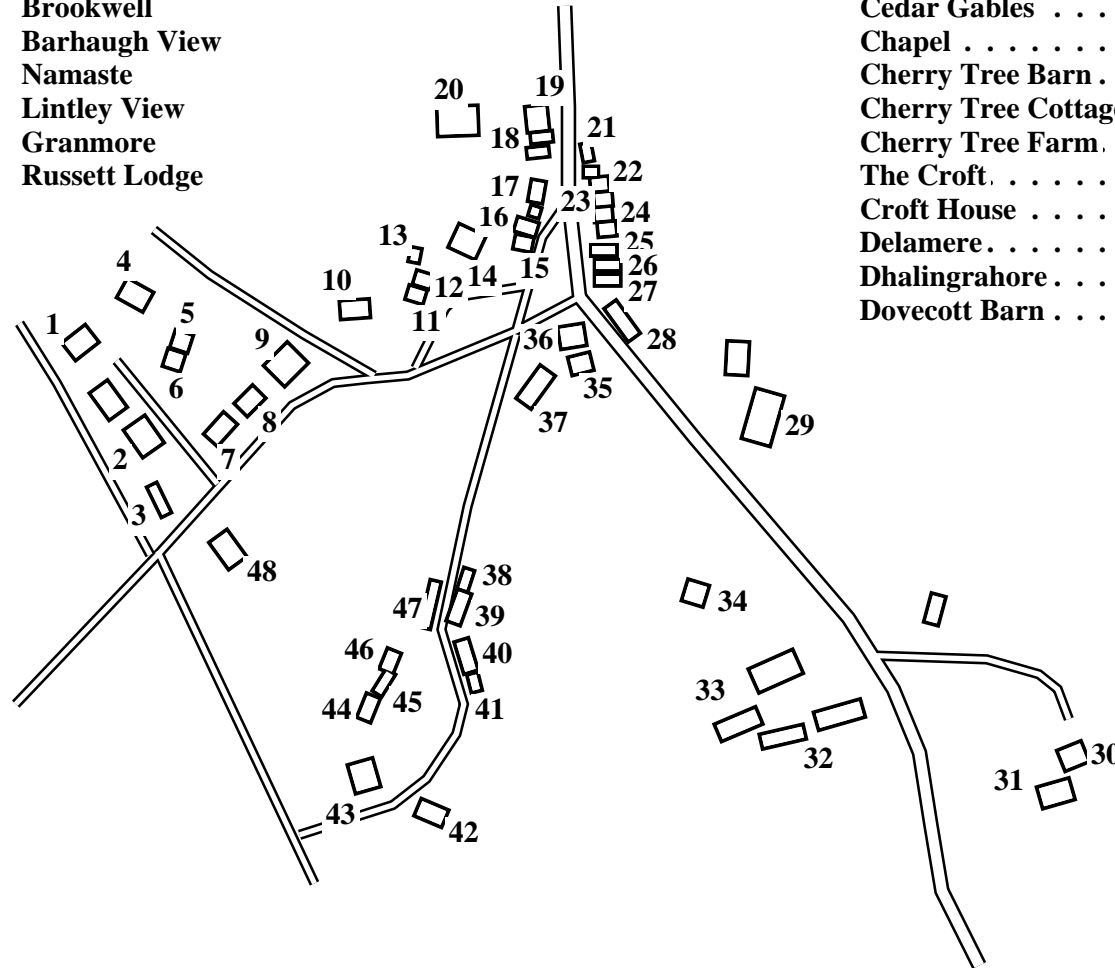

Slaggyford

Caution: This map has not yet been checked by residents.
 There may be errors and omissions.

Reproduced from Ordnance Survey data

© Crown copyright & database rights (2014)

- | | |
|--------------------------|------------------|
| 1 Gilb House | 38 Croft House |
| 2 Lodge | 39 Grove View |
| 3 Station House | 40 Brae View |
| 4 The Croft | 41 Heatherlea |
| 5 Roseville | 42 Greenend |
| 6 Dhalingrahore | 43 Brookwell |
| 7 Riverdale | 44 Barhaugh View |
| 8 Tynedale | 45 Namaste |
| 9 Yew Tree Chapel | 46 Lintley View |
| 10 Glendue | 47 Granmore |
| 11 2 Springhead Cottages | 48 Russett Lodge |
| 12 1 Springhead Cottages | |
| 13 Rose Cottage | |
| 14 Orchard House | |
| 15 Fernleigh | |
| 16 Moorcroft | |
| 17 Fell View | |
| 18 Tyneview | |
| 19 Tyneview House | |
| 20 Tyne View Grange | |
| 21 Dovecott Barn | |
| 22 Ivy Cottage | |
| 23 Greenholme | |
| 24 Delamere | |
| 25 Stable Cottage | |
| 26 Maltshovel House | |
| 27 Maltshovel Cottage | |
| 28 Cherry Tree Cottage | |
| 29 Gri-an-Larich | |
| 30 Jasmine House | |
| 31 Lake House | |
| 32 Sharon Cottage | |
| 33 Broad Mea Farm | |
| 34 Cedar Gables | |
| 35 Barn End | |
| 36 Cherry Tree Barn | |
| 37 Cherry Tree Farm | |