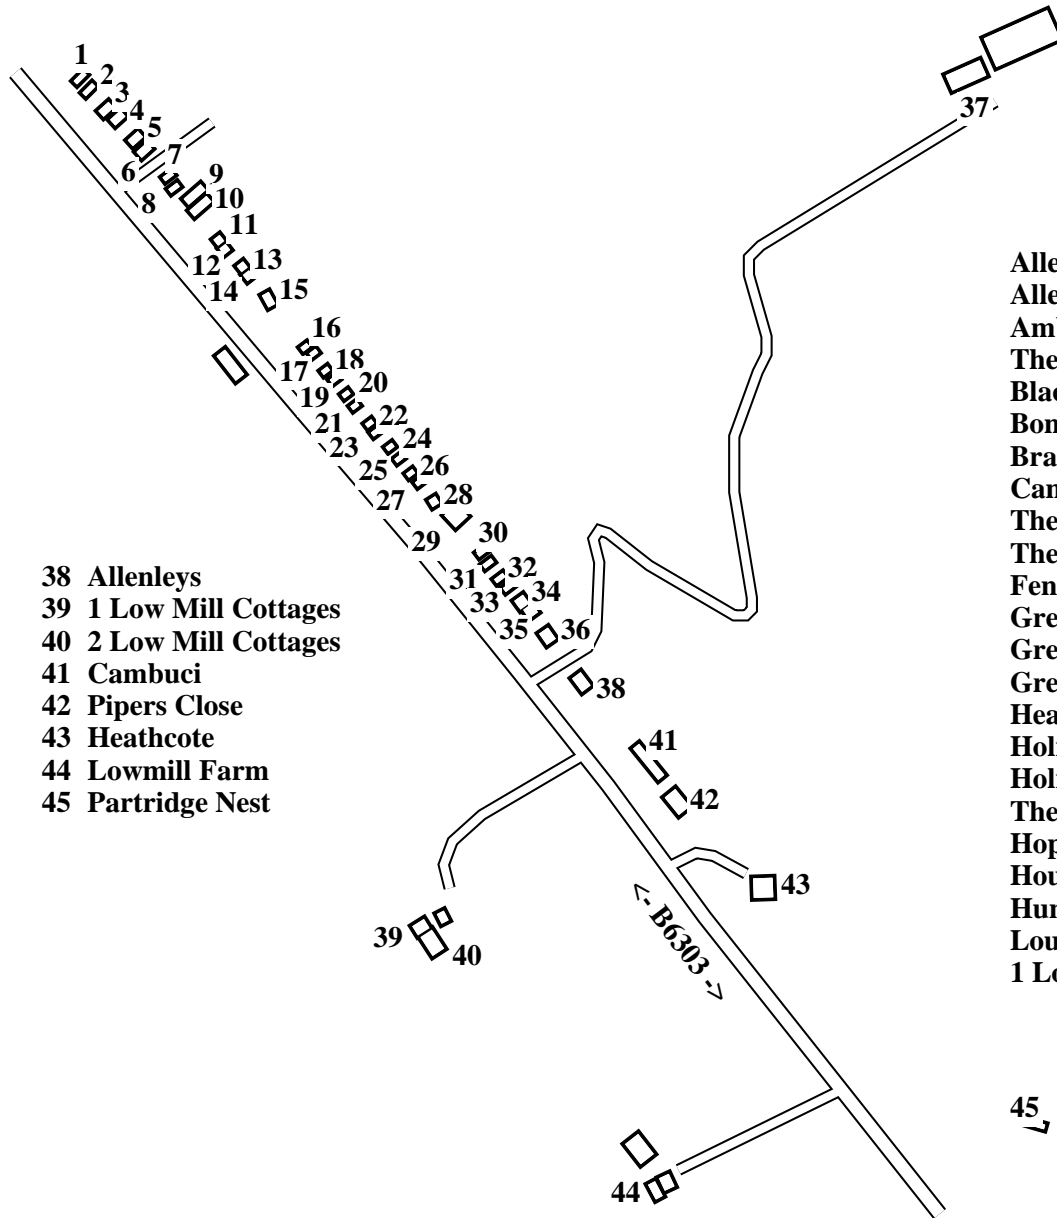

The Haining

Caution: This map has not yet been checked by residents.
There may be errors and omissions.

- 1 Westways
- 2 Braemar
- 3 West Winds
- 4 The Nook
- 5 Bonnyrigg
- 6 Rydal Cottage
- 7 Pine Garth
- 8 Housty Scroggs
- 9 The Datcha
- 10 The Anchorage
- 11 Hunt Law
- 12 Westward Ho
- 13 View Lea
- 14 Wilson Lodge
- 15 Woodside
- 16 Blacon
- 17 Wooleycroft
- 18 Lynhurst
- 19 Allenbrae
- 20 Holmdale
- 21 Rosemount
- 22 Hopemount
- 23 Sunnybank
- 24 Fencote
- 25 Holmcroft
- 26 Ambleside
- 27 Rathmutton
- 28 Green Pasture
- 29 The Ducket
- 30 Sunningdale
- 31 Valley View
- 32 Greendale
- 33 Greenfield
- 34 Loughrigg
- 35 Lynton
- 36 Marden Lodge
- 37 The Hope

- 38 Allenleys
- 39 1 Low Mill Cottages
- 40 2 Low Mill Cottages
- 41 Cambuci
- 42 Pipers Close
- 43 Heathcote
- 44 Lowmill Farm
- 45 Partridge Nest

- Allenbrae. 19
- Allenleys 38
- Ambleside 26
- The Anchorage . . . 10
- Blacon 16
- Bonnyrigg 5
- Braemar 2
- Cambuci 41
- The Datcha. 9
- The Ducket. 29
- Fencote 24
- Greendale 32
- Greenfield 33
- Green Pasture 28
- Heathcote 43
- Holmcroft 25
- Holmdale. 20
- The Hope. 37
- Hopemount 22
- Housty Scroggs 8
- Hunt Law 11
- Loughrigg 34
- 1 Low Mill Cottages. 39
- 2 Low Mill Cottages. 40
- Lowmill Farm 44
- Lynhurst 18
- Lynton 35
- Marden Lodge. . . . 36
- The Nook. 4
- Partridge Nest 45
- Pine Garth 7
- Pipers Close 42
- Rathmutton 27
- Rosemount. 21
- Rydal Cottage 6
- Sunningdale 30
- Sunnybank. 23
- Valley View 31
- View Lea 13
- Westward Ho 12
- Westways. 1
- West Winds 3
- Wilson Lodge 14
- Woodside. 15
- Wooleycroft 17