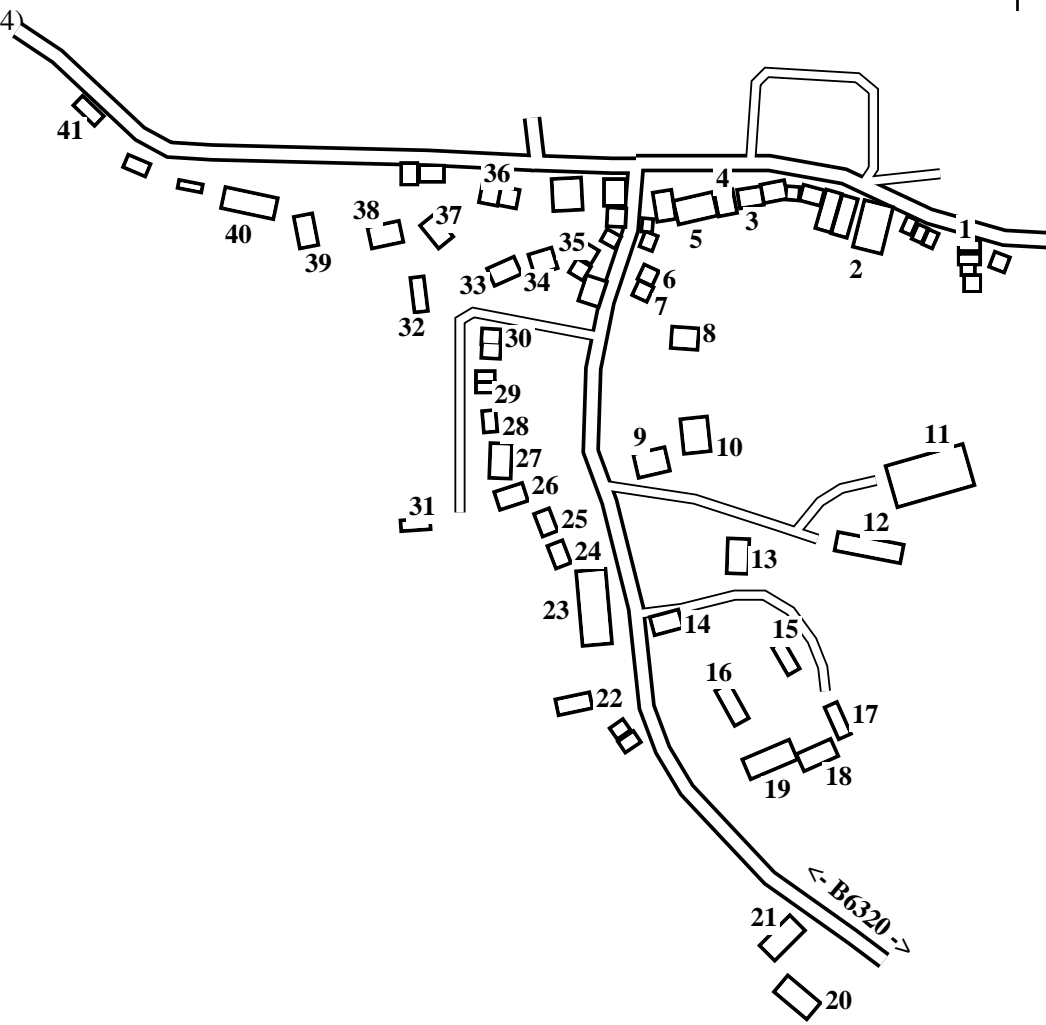

# Wark Nr. Hexham (South)

Caution: This map has not yet been checked by residents.

There may be errors and omissions.

- 1 4 Tyne View
- 2 Mechanics Institute
- 3 Plashets
- 4 Old Bank House
- 5 Hotel
- 6 The Tarret
- 7 The Willows
- 8 Shiralee
- 9 Greywell
- 10 Surgery
- 11 School
- 12 Old School
- 13 Kimolos
- 14 Forge Cottage
- 15 The Barn
- 16 The Threshings
- 17 Mote Hill
- 18 Pole Barn
- 19 Mote Hill Manor
- 20 Warksburn House
- 21 Church
- 22 Pine Dene
- 23 Battlesteads Hotel
- 24 Lynwood
- 25 Craigneathen
- 26 Burn-Brae
- 27 Tolsta
- 28 Brookleigh
- 29 Hillside
- 30 Hazelwood
- 31 Broadmeadows
- 32 Rose Lea
- 33 Deancroft
- 34 Walk Mill
- 35 2 Hexham Road
- 36 Allgood Cottages
- 37 Firbrook
- 38 The Griffles
- 39 The Nook
- 40 Willow Cottage
- 41 The Chippings

- Allgood Cottages . . . 36
- The Barn . . . . . 15
- Battlesteads Hotel . 23
- Broadmeadows . . . 31
- Brookleigh . . . . . 28
- Burn-Brae . . . . . 26
- The Chippings . . . 41
- Church . . . . . 21
- Craigneathen . . . . 25
- Deancroft . . . . . 33
- Firbrook . . . . . 37
- Forge Cottage . . . . 14
- Greywell . . . . . 9
- The Griffles . . . . . 38
- Hazelwood . . . . . 30
- 2 Hexham Road . . . 35
- Hillside . . . . . 29
- Hotel . . . . . 5
- Kimolos . . . . . 13
- Lynwood . . . . . 24
- Mechanics Institute . 2
- Mote Hill . . . . . 17
- Mote Hill Manor . . 19
- The Nook . . . . . 39
- Old Bank House . . . 4
- Old School . . . . . 12
- Pine Dene . . . . . 22
- Plashets . . . . . 3
- Pole Barn . . . . . 18
- Rose Lea . . . . . 32
- School . . . . . 11
- Shiralee . . . . . 8
- Surgery . . . . . 10
- The Tarret . . . . . 6
- The Threshings . . . 16
- Tolsta . . . . . 27
- 4 Tyne View . . . . . 1
- Walk Mill . . . . . 34
- Warksburn House . . 20
- Willow Cottage . . . 40
- The Willows . . . . . 7