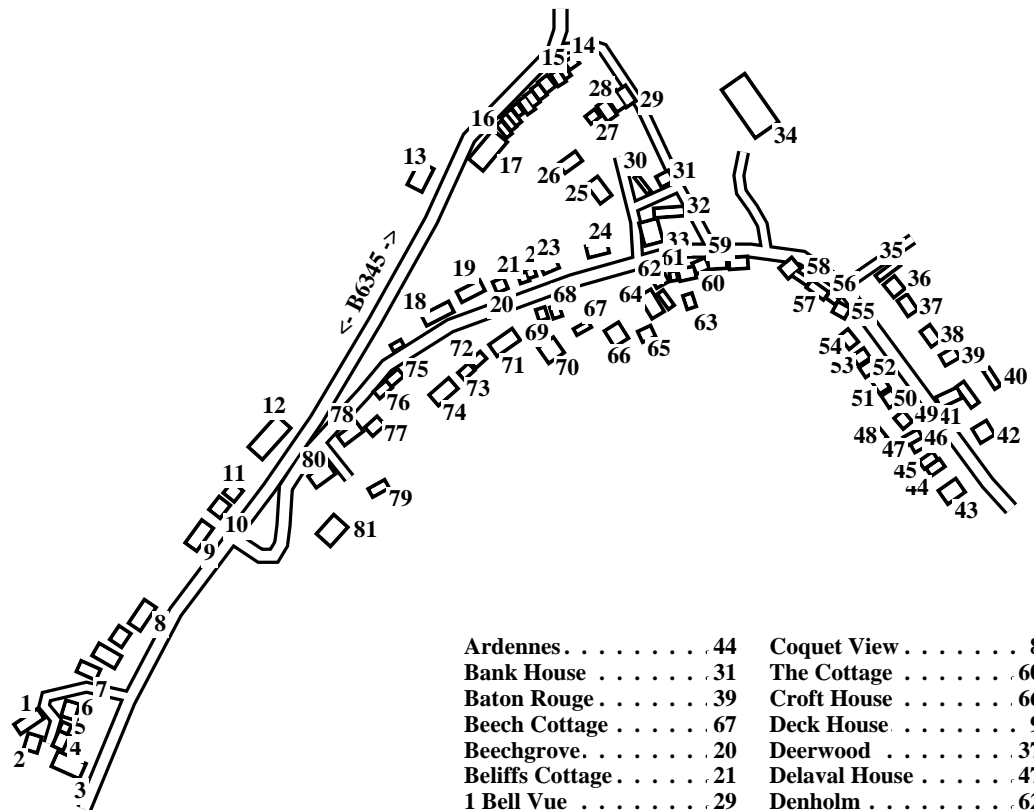

West Thirston

Caution: This map has not yet been checked by residents.
There may be errors and omissions.

1 Ridley Lodge	49 Kyleo
2 The Boarding House	50 Cherry Tree Cottage
3 Garage	51 Penrose
4 Meadowville	52 Thirland
5 Highways	53 Oban
6 Greycroft	54 The Letch
7 Riverside House	55 Leaside
8 Coquet View	56 Greenlea
9 Deck House	57 2 Merlinwood
10 The Nook	58 1 Merlinwood
11 Braeside	59 Stobe Cottage
12 Mill View	60 The Cottage
13 Pethfoot House	61 Shield Green
14 The Old Manse	62 Denholm
15 1 Bridge End	63 Dukes Cottage
16 9 Bridge End	64 Somercotes
17 Northumberland Arms	65 Thirstone
18 Old School	66 Croft House
19 Old School House	67 Beech Cottage
20 Beechgrove	68 Carinya Cottage
21 Beliffs Cottage	69 Brier Cottage
22 Studley Cottage	70 The Old Farmhouse
23 The Old Smithy	71 Laburnum House
24 Kernow	72 Kirkstone
25 Orchard View	73 Braemar
26 Glebe House	74 Garden Cottage
27 The Old Manse Cottage	75 Gordon House
28 2 Bell Vue	76 Ivy Cottage
29 1 Bell Vue	77 Woodfield
30 The Brambles	78 Rose Cottage
31 Bank House	79 Field Cottage
32 Hall	80 Spring Lodge
33 Church	81 Orchard Cottage
34 Thirston House	
35 Holly House	
36 Rosslee	
37 Deerwood	
38 The Gables	
39 Baton Rouge	
40 The Steading	
41 The Sailings	
42 Waterside Farm	
43 Fairfields	
44 Ardennes	
45 Meadow Villa	
46 Lochanburn	
47 Delaval House	
48 Meadow Cottage	