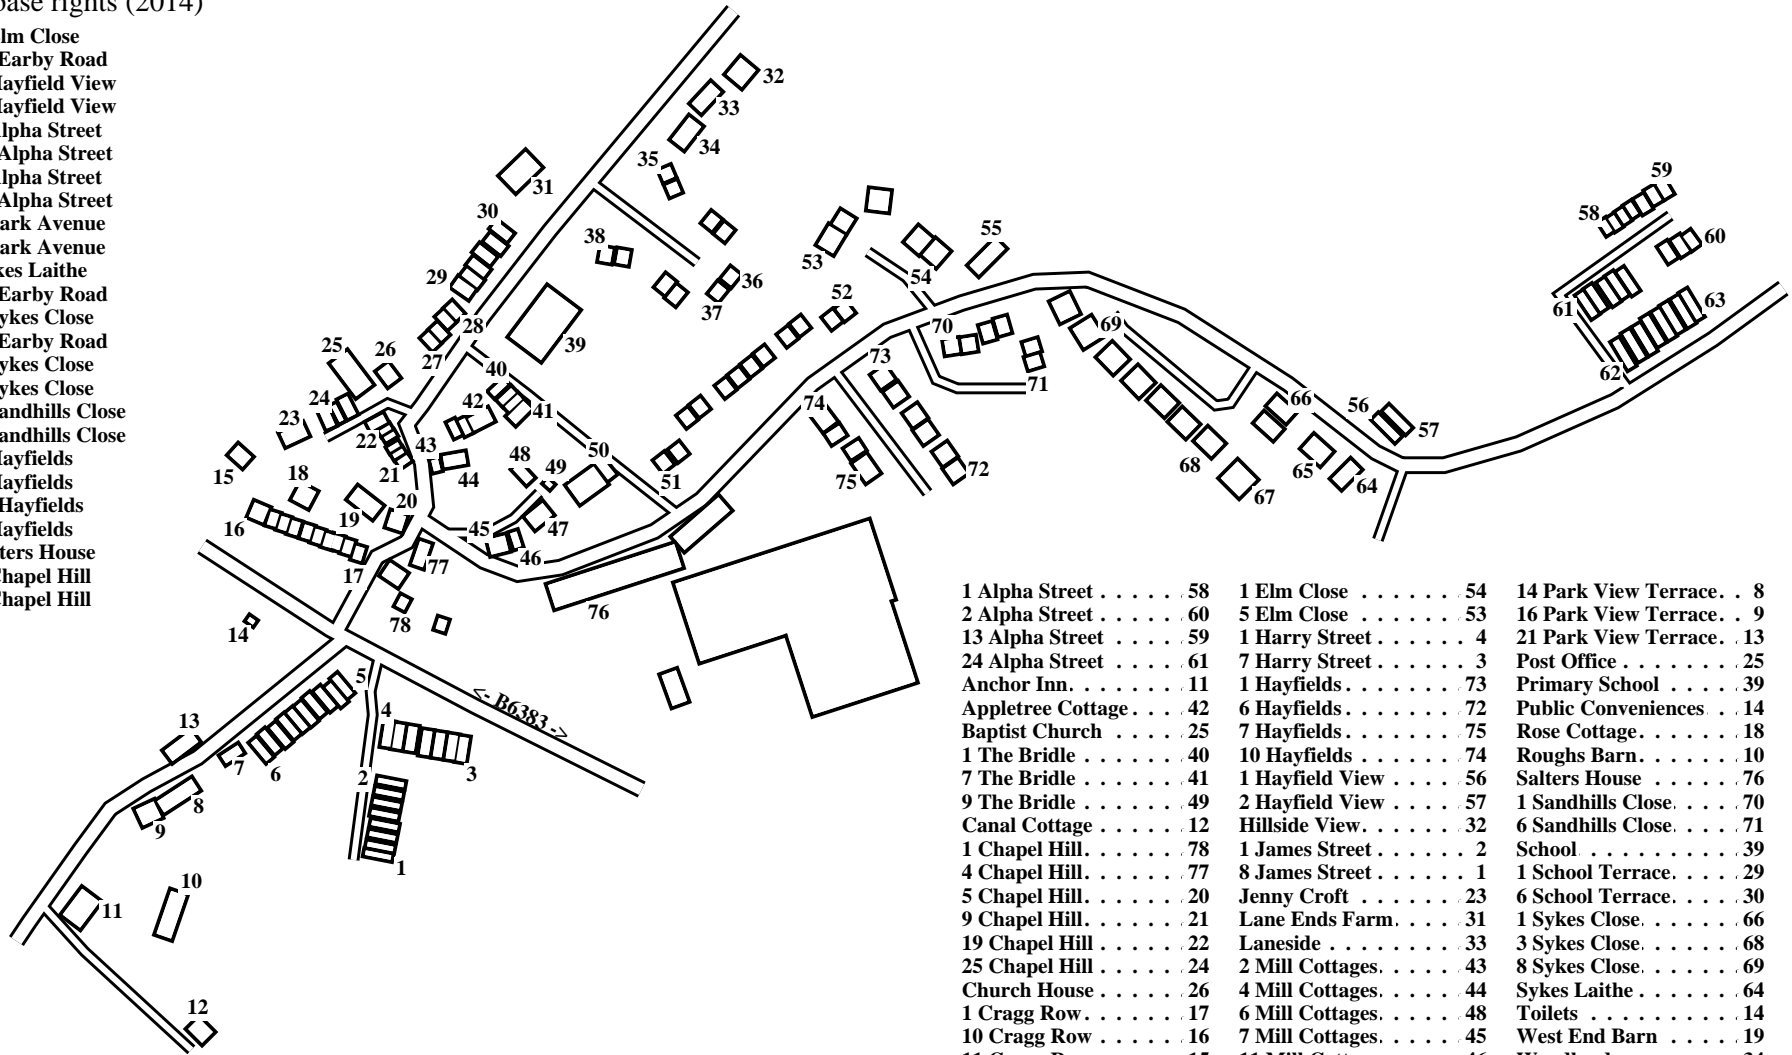

Salterforth

Caution: This map has not yet been checked by residents.
There may be errors and omissions.

- 1 8 James Street
- 2 1 James Street
- 3 7 Harry Street
- 4 1 Harry Street
- 5 1 Park View Terrace
- 6 10 Park View Terrace
- 7 11 Park View Terrace
- 8 14 Park View Terrace
- 9 16 Park View Terrace
- 10 Roughs Barn
- 11 Anchor Inn
- 12 Canal Cottage
- 13 21 Park View Terrace
- 14 Public Conveniences
- 15 11 Cragg Row
- 16 10 Cragg Row
- 17 1 Cragg Row
- 18 Rose Cottage
- 19 West End Barn
- 20 5 Chapel Hill
- 21 9 Chapel Hill
- 22 19 Chapel Hill
- 23 Jenny Croft
- 24 25 Chapel Hill
- 25 Baptist Church
- 26 Church House
- 27 1 Cross Lane Cottages
- 28 4 Cross Lane Cottages
- 29 1 School Terrace
- 30 6 School Terrace
- 31 Lane Ends Farm
- 32 Hillside View
- 33 Laneside
- 34 Woodlands
- 35 1 Cross Flatts Crescent
- 36 9 Cross Flatts Crescent
- 37 10 Cross Flatts Crescent
- 38 2 Cross Flatts Crescent
- 39 Primary School
- 40 1 The Bridle
- 41 7 The Bridle
- 42 Appletree Cottage
- 43 2 Mill Cottages
- 44 4 Mill Cottages
- 45 7 Mill Cottages
- 46 11 Mill Cottages
- 47 13 Mill Cottages
- 48 6 Mill Cottages
- 49 9 The Bridle
- 50 15 Mill Cottages
- 51 1 Moor View
- 52 12 Moor View
- 53 5 Elm Close
- 54 1 Elm Close
- 55 41 Earby Road
- 56 1 Hayfield View
- 57 2 Hayfield View
- 58 1 Alpha Street
- 59 13 Alpha Street
- 60 2 Alpha Street
- 61 24 Alpha Street
- 62 1 Park Avenue
- 63 8 Park Avenue
- 64 Sykes Laithe
- 65 52 Earby Road
- 66 1 Sykes Close
- 67 56 Earby Road
- 68 3 Sykes Close
- 69 8 Sykes Close
- 70 1 Sandhills Close
- 71 6 Sandhills Close
- 72 6 Hayfields
- 73 1 Hayfields
- 74 10 Hayfields
- 75 7 Hayfields
- 76 Salters House
- 77 4 Chapel Hill
- 78 1 Chapel Hill