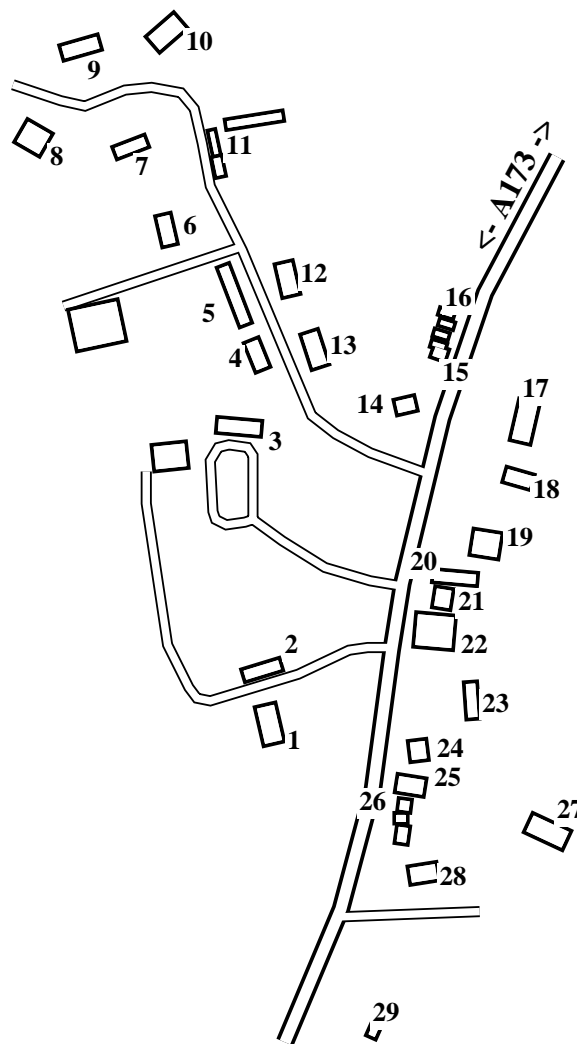

Newton under Roseberry

Caution: This map has not yet been checked by residents.
 There may be errors and omissions.

- 1 Danespark
- 2 Kopaness
- 3 Newton Hall
- 4 Newton Grange Cottage
- 5 Grange
- 6 Brindle Lodge
- 7 St Oswald's Church
- 8 Oatways
- 9 Garthside
- 10 Lych Garth
- 11 Old Hall
- 12 Orchard House
- 13 Prospect Lodge
- 14 The Old Vicarage
- 15 5 Roseberry View
- 16 1 Roseberry View
- 17 Hillside
- 18 Rosengarth
- 19 Ingle Hill
- 20 7 Roseberry View
- 21 6 Roseberry View
- 22 Hotel
- 23 Penn Fields
- 24 Roseberry Cottage
- 25 Old Village Hall
- 26 2 Redgate Cottages
- 27 Log House
- 28 Whitecroft
- 29 Public Conveniences

- Brindle Lodge 6
- Church 7
- Danespark 1
- Garthside. 9
- Grange 5
- Hillside 17
- Hotel 22
- Ingle Hill 19
- Kopaness. 2
- Log House 27
- Lych Garth. 10
- Newton Grange Cottage. 4
- Newton Hall 3
- Oatways 8
- Old Hall 11
- The Old Vicarage . . . 14
- Old Village Hall 25
- Orchard House 12
- Penn Fields. 23
- Prospect Lodge 13
- Public Conveniences. . 29
- 2 Redgate Cottages . . 26
- Roseberry Cottage. . . 24
- 1 Roseberry View . . . 16
- 5 Roseberry View . . . 15
- 6 Roseberry View . . . 21
- 7 Roseberry View . . . 20
- Rosengarth. 18
- St Oswald's Church. . . 7
- Toilets 29
- Whitecroft 28