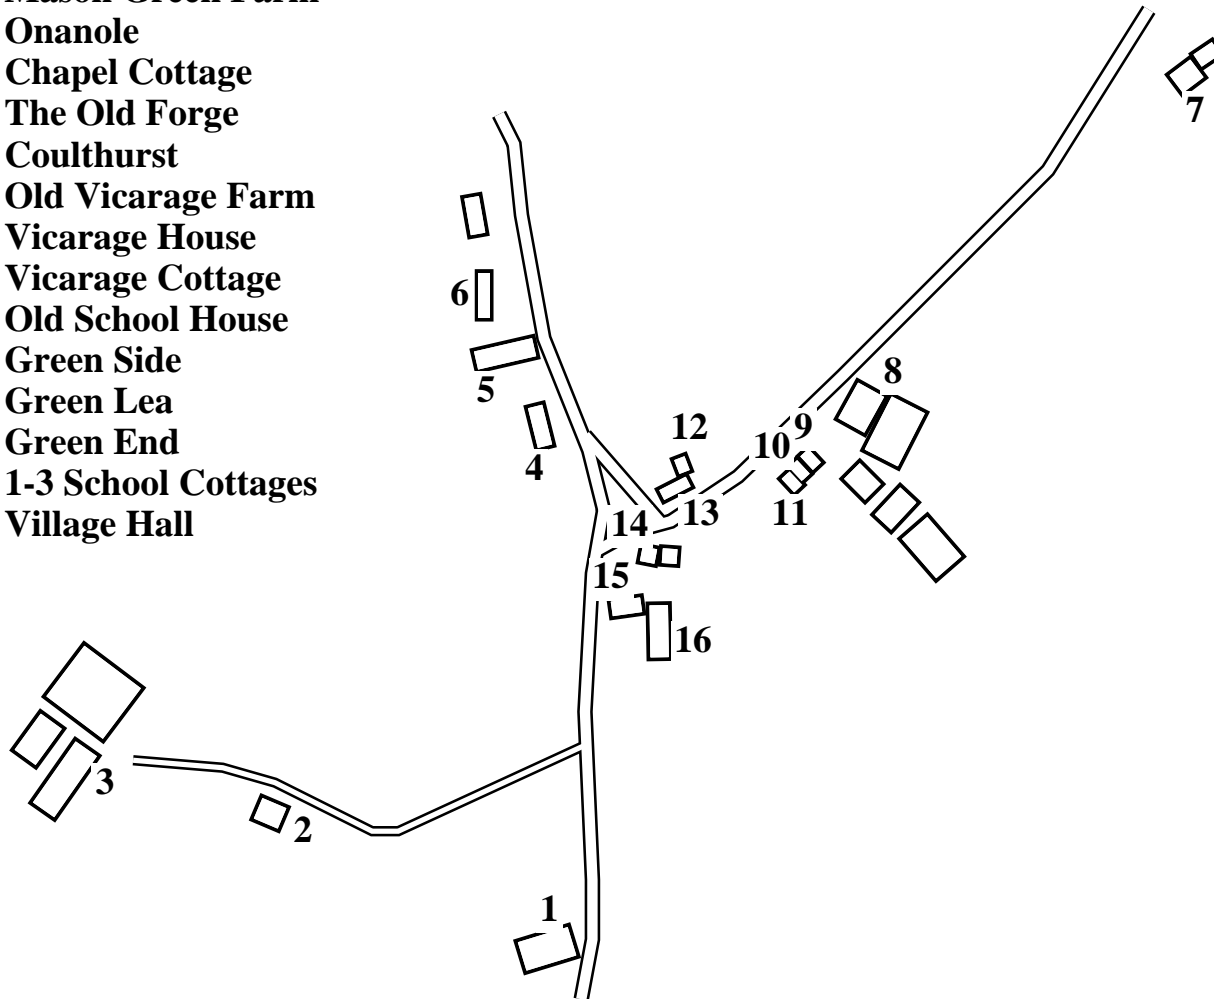

Bashall Eaves

Caution: This map has not yet been checked by residents.
There may be errors and omissions.

- 1 Red Pump Inn
- 2 Manor Cottage
- 3 Mason Green Farm
- 4 Onanole
- 5 Chapel Cottage
- 6 The Old Forge
- 7 Coulthurst
- 8 Old Vicarage Farm
- 9 Vicarage House
- 10 Vicarage Cottage
- 11 Old School House
- 12 Green Side
- 13 Green Lea
- 14 Green End
- 15 1-3 School Cottages
- 16 Village Hall

- Chapel Cottage 5
- Coulthurst 7
- Green End 14
- Green Lea 13
- Green Side 12
- Manor Cottage 2
- Mason Green Farm . 3
- The Old Forge 6
- Old School House . 11
- Old Vicarage Farm . 8
- Onanole 4
- Red Pump Inn 1
- 1-3 School Cottages 15
- Vicarage Cottage . 10
- Vicarage House . . . 9
- Village Hall 16