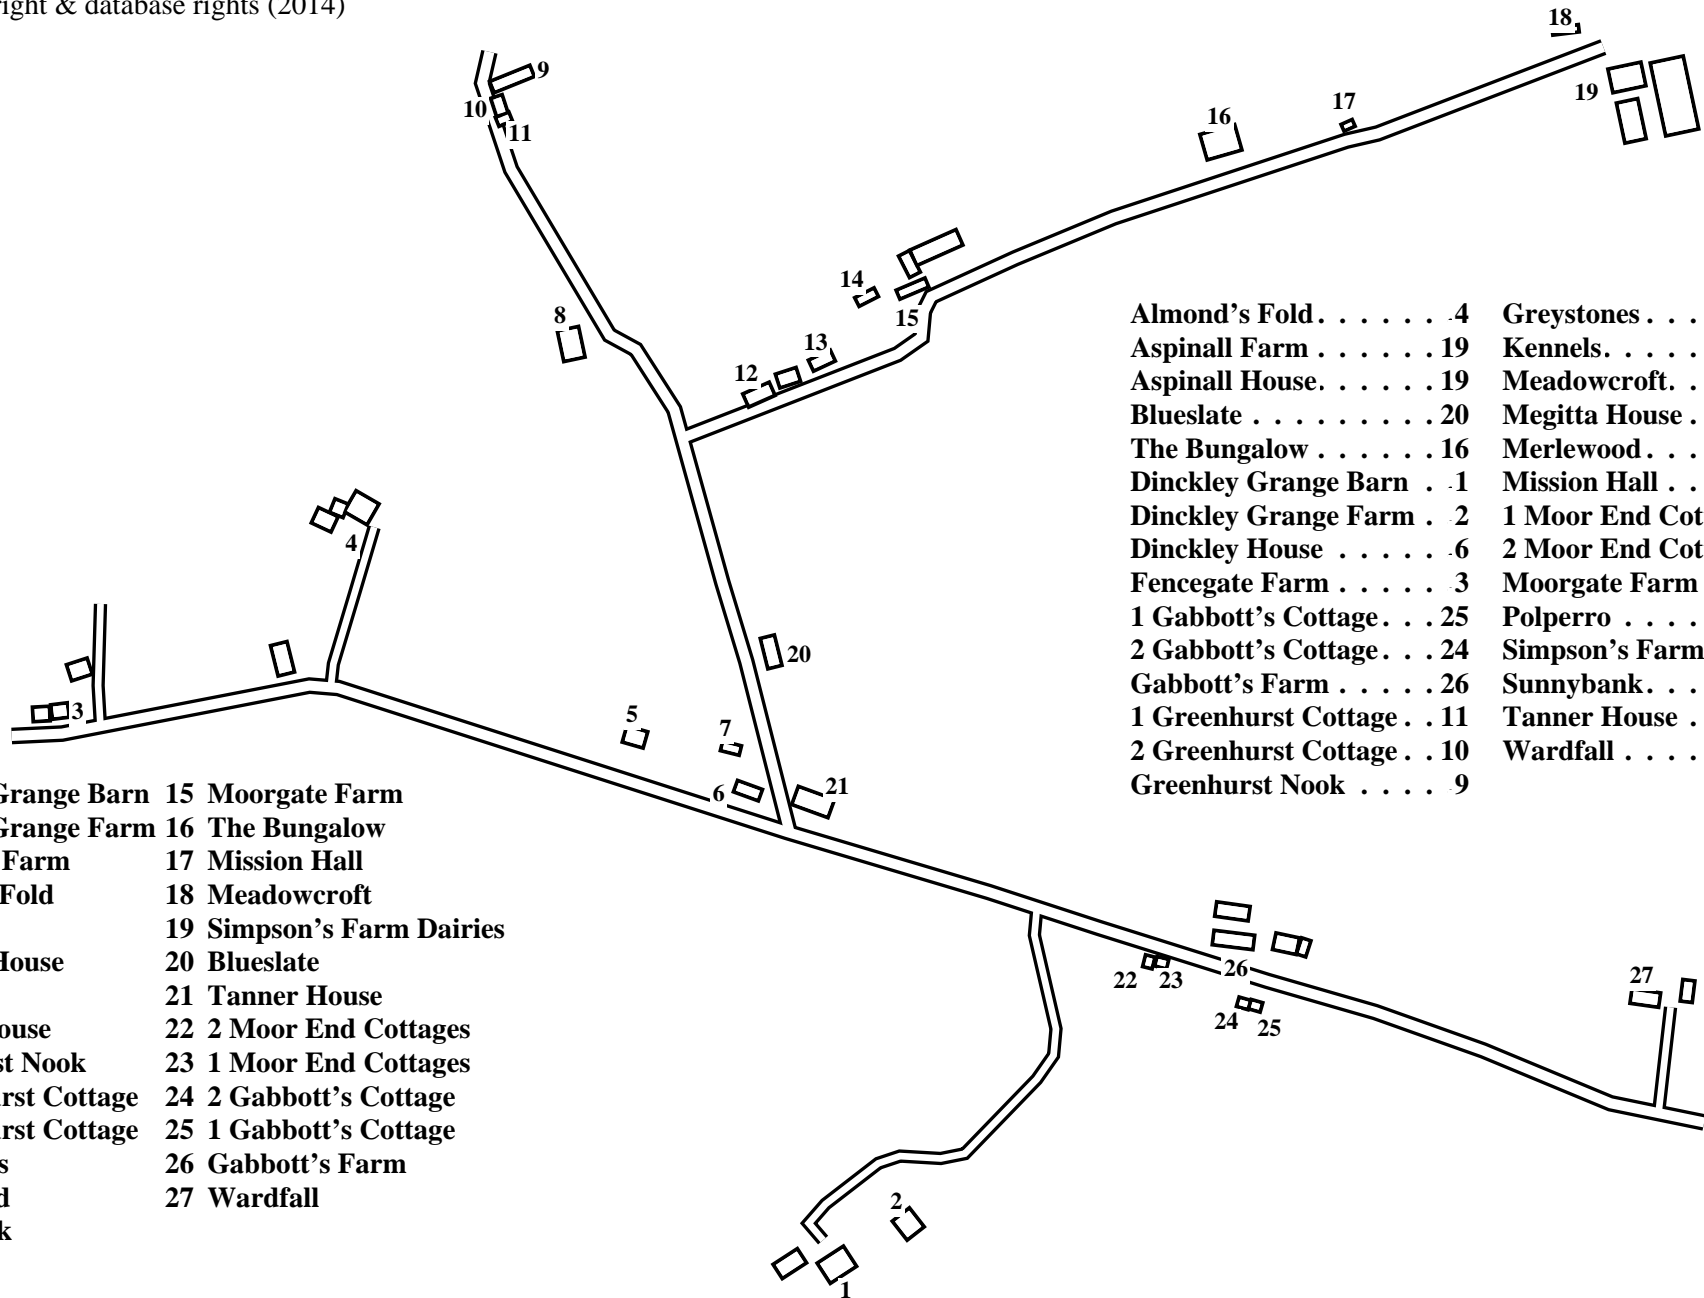

# Dinckley

Caution: This map has not yet been checked by residents.  
There may be errors and omissions.

- |                         |                           |
|-------------------------|---------------------------|
| 1 Dinckley Grange Barn  | 15 Moorgate Farm          |
| 2 Dinckley Grange Farm  | 16 The Bungalow           |
| 3 Fencegate Farm        | 17 Mission Hall           |
| 4 Almond's Fold         | 18 Meadowcroft            |
| 5 Polperro              | 19 Simpson's Farm Dairies |
| 6 Dinckley House        | 20 Blueslate              |
| 7 Kennels               | 21 Tanner House           |
| 8 Megitta House         | 22 2 Moor End Cottages    |
| 9 Greenhurst Nook       | 23 1 Moor End Cottages    |
| 10 2 Greenhurst Cottage | 24 2 Gabbott's Cottage    |
| 11 1 Greenhurst Cottage | 25 1 Gabbott's Cottage    |
| 12 Greystones           | 26 Gabbott's Farm         |
| 13 Merlewood            | 27 Wardfall               |
| 14 Sunnybank            |                           |