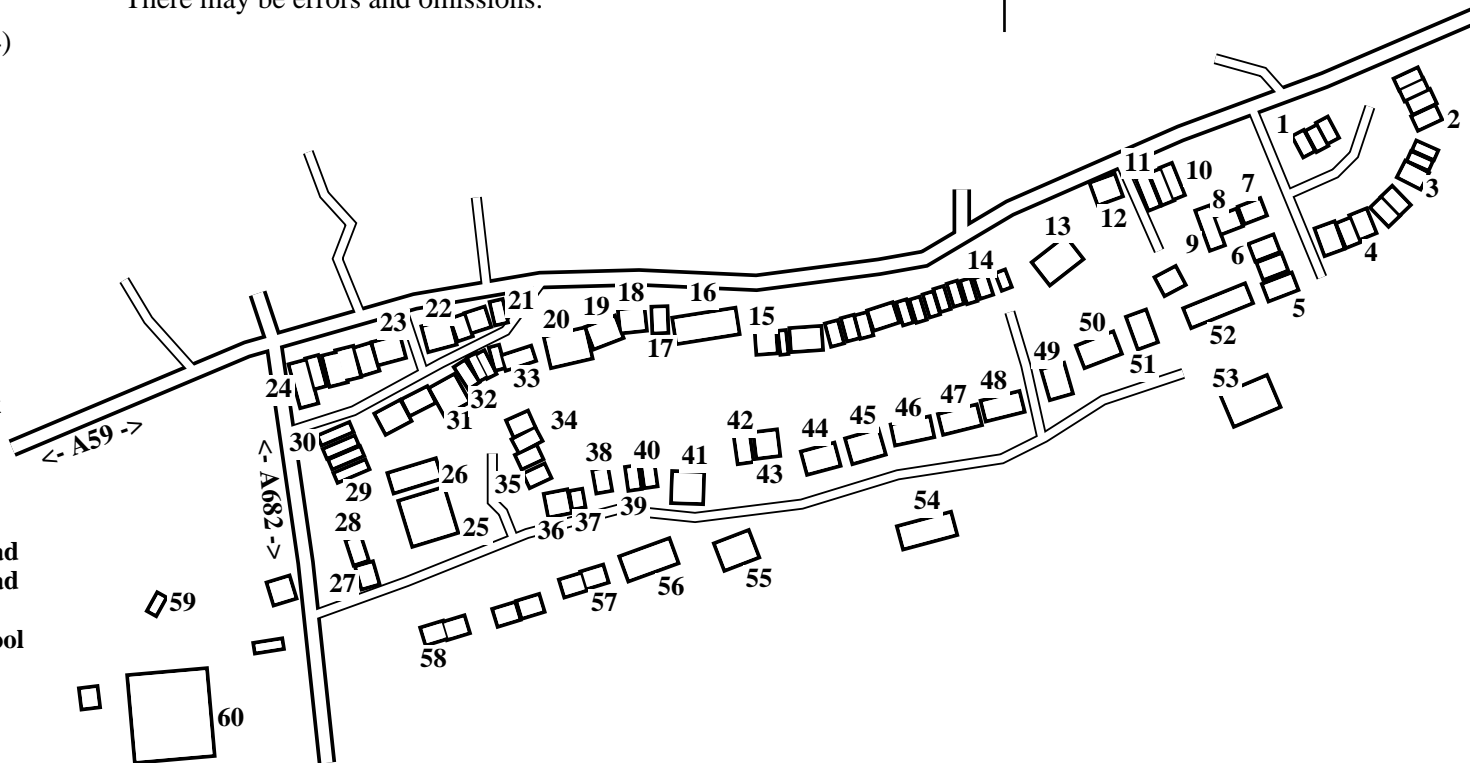

Gisburn (South)

Caution: This map has not yet been checked by residents.
There may be errors and omissions.

- 1 1 Travellers Court
- 2 7 Travellers Court
- 3 10 Travellers Court
- 4 14 Travellers Court
- 5 17 Travellers Court
- 6 19 Travellers Court
- 7 Northmeade
- 8 Nook Cottage
- 9 Nook
- 10 1 Old Chapel
- 11 3 Old Chapel
- 12 Grove Cottage
- 13 The Grove
- 14 1 Church View
- 15 15 Church View
- 16 South Lodge
- 17 Snowhill Studio
- 18 Snowhill House
- 19 Appletree House
- 20 Kirk House
- 21 2 Main Street
- 22 8 Main Street
- 23 1 Park View
- 24 11 Park View
- 25 Festival Hall
- 26 The Workshop
- 27 Ivy Barn
- 28 Ivy Cottage
- 29 8 Parker Terrace
- 30 2 Parker Terrace
- 31 Lyndale House
- 32 1 Lyndale Terrace
- 33 The Old Smithy
- 34 4 Wheelwright Close
- 35 1 Wheelwright Close
- 36 Oaklands
- 37 Oakland Cottage
- 38 Springfields
- 39 1 Bentlea Fold
- 40 2 Bentlea Fold
- 41 Sunny View Cottage
- 42 Wayside
- 43 Avondale
- 44 Taora
- 45 Greystones
- 46 Levanto
- 47 Soay
- 48 Creag Mhor
- 49 Westcott
- 50 Stonecroft
- 51 Highcroft
- 52 Meadowbank
- 53 Alderwood
- 54 Honeypots
- 55 Kirk Cottage
- 56 Meadowside
- 57 6 Bentlea Road
- 58 1 Bentlea Road
- 59 Pavilion
- 60 Primary School