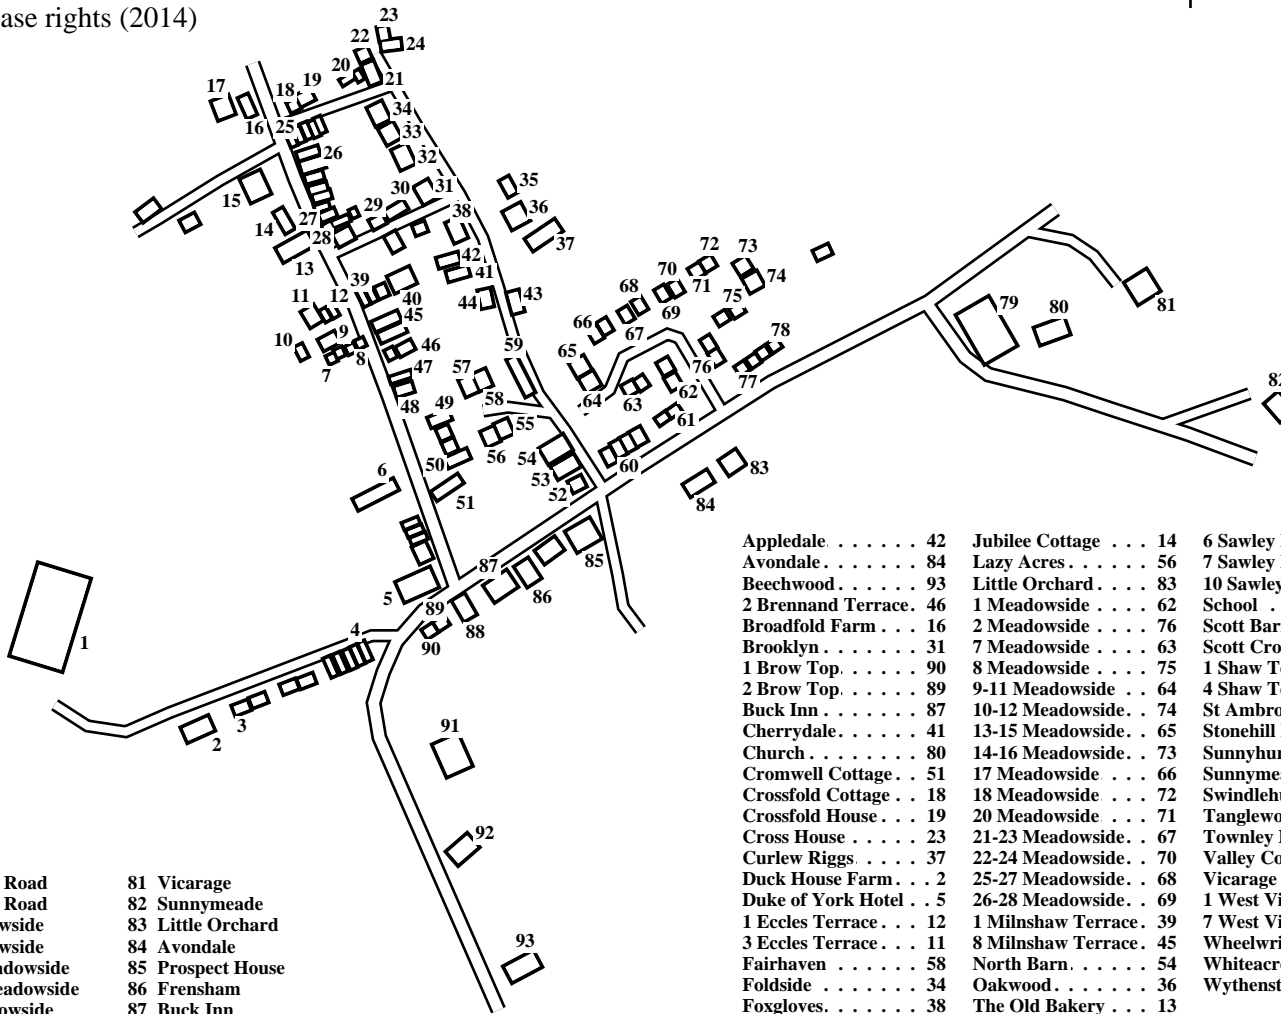

# Grindleton (South)

Caution: This map has not yet been checked by residents.

There may be errors and omissions.

- 1 Greendale Mill
- 2 Duck House Farm
- 3 9 Pendle View
- 4 1 Pendle View
- 5 Duke of York Hotel
- 6 Townley House
- 7 4 Shaw Terrace
- 8 1 Shaw Terrace
- 9 Ivy Cottage
- 10 Sunnyhurst
- 11 3 Eccles Terrace
- 12 1 Eccles Terrace
- 13 The Old Bakery
- 14 Jubilee Cottage
- 15 Packwood
- 16 Broadfold Farm
- 17 Stonehill House
- 18 Crossfold Cottage
- 19 Crossfold House
- 20 Orchard View
- 21 1 Greenfield Cottages
- 22 2 Greenfield Cottages
- 23 Cross House
- 24 Greenfield House
- 25 1 Harrison Terrace
- 26 1 West View
- 27 7 West View
- 28 1 Hartley Fold
- 29 The Haven
- 30 Rock Cottage
- 31 Brooklyn
- 32 Orchard House
- 33 Rosedale
- 34 Foldside
- 35 Wythenstocks Barn
- 36 Oakwood
- 37 Curlew Riggs
- 38 Foxgloves
- 39 1 Milnshaw Terrace
- 40 The Gables
- 41 Cherrydale
- 42 Appledale
- 43 Scott Barn
- 44 Inglenook
- 45 8 Milnshaw Terrace
- 46 2 Brennand Terrace
- 47 Rocking Castle
- 48 Rose Cottage
- 49 1 Greendale View
- 50 4 Greendale View
- 51 Cromwell Cottage
- 52 Valley Cottage
- 53 Swindlehurst Barn
- 54 North Barn
- 55 Tanglewood
- 56 Lazy Acres
- 57 Whiteacre
- 58 Fairhaven
- 59 Wheelwright Cottage
- 60 2 Sawley Road
- 61 6 Sawley Road
- 62 1 Meadowside
- 63 7 Meadowside
- 64 9-11 Meadowside
- 65 13-15 Meadowside
- 66 17 Meadowside
- 67 21-23 Meadowside
- 68 25-27 Meadowside
- 69 26-28 Meadowside
- 70 22-24 Meadowside
- 71 20 Meadowside
- 72 18 Meadowside
- 73 14-16 Meadowside
- 74 10-12 Meadowside
- 75 8 Meadowside
- 76 2 Meadowside
- 77 7 Sawley Road
- 78 10 Sawley Road
- 79 Primary School
- 80 St Ambrose Church
- 81 Vicarage
- 82 Sunnymead
- 83 Little Orchard
- 84 Avondale
- 85 Prospect House
- 86 Frensham
- 87 Buck Inn
- 88 Old Smithy House
- 89 2 Brow Top
- 90 1 Brow Top
- 91 Scott Croft
- 92 Penfield
- 93 Beechwood