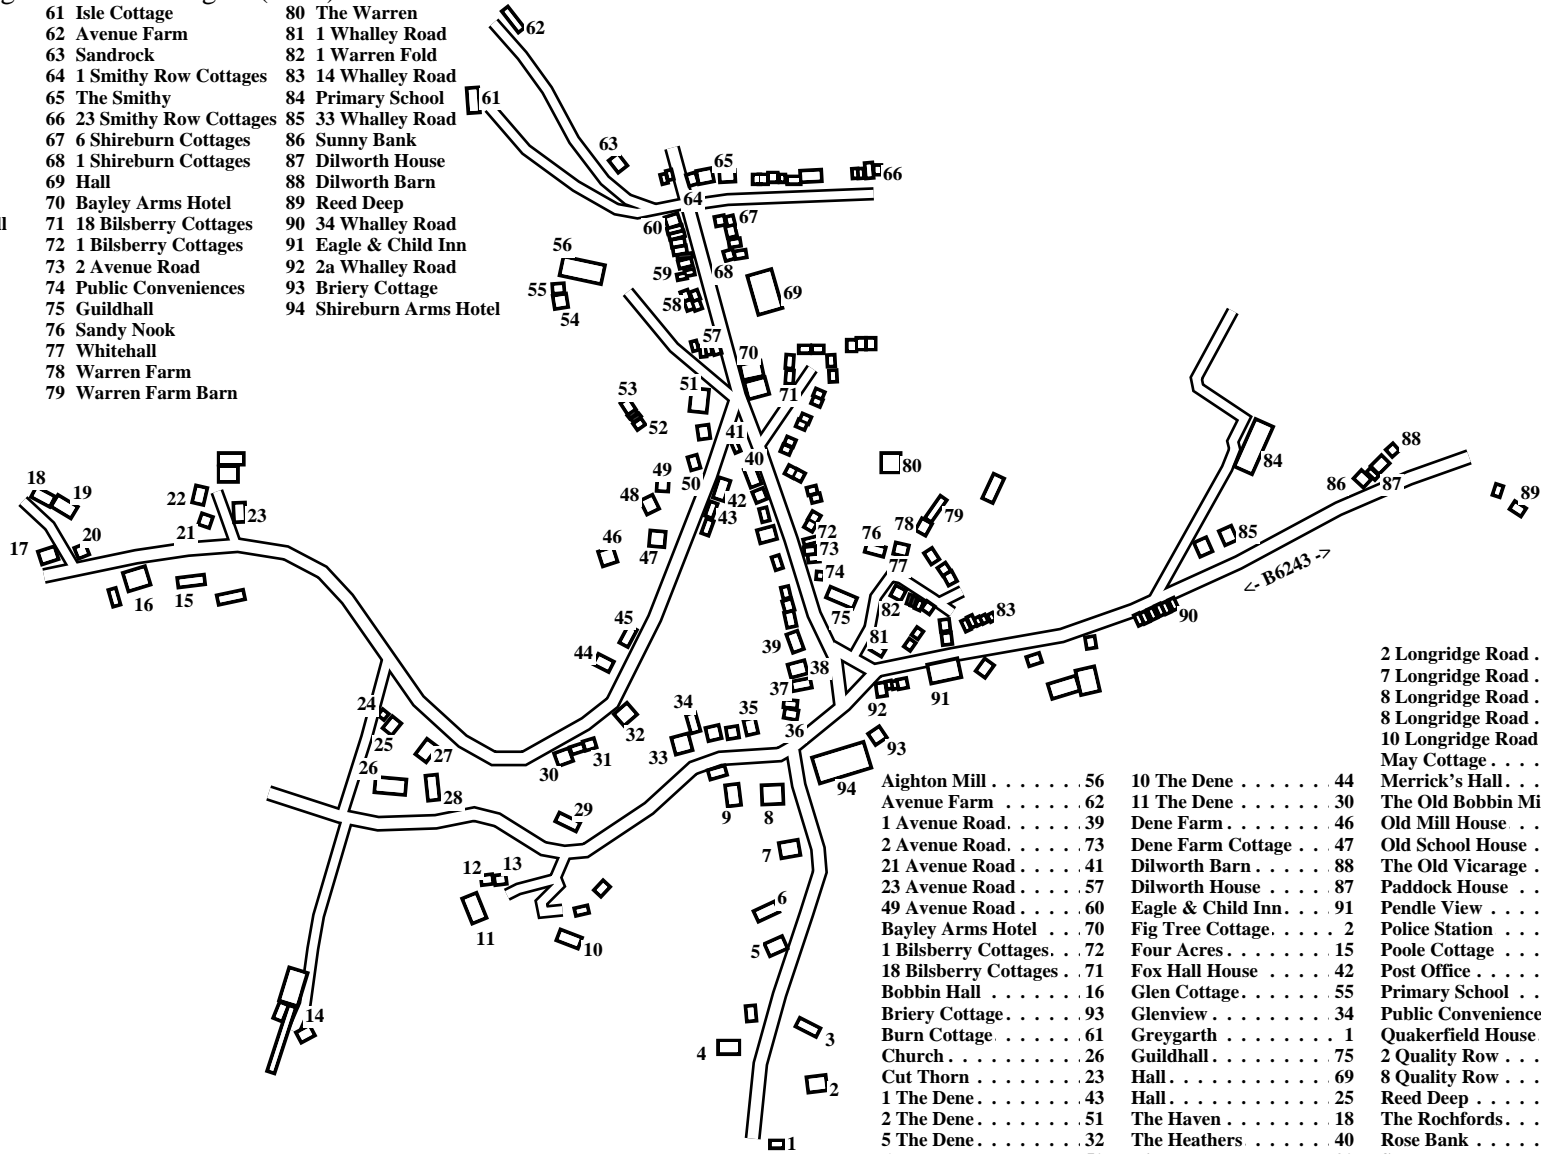

Hurst Green

Caution: This map has not yet been checked by residents.
There may be errors and omissions.

- 1 Greycroft
- 2 Fig Tree Cottage
- 3 Sunny View
- 4 Rose Bank
- 5 Sunnyhurst
- 6 Quakerfield House
- 7 Pendle View
- 8 1a Longridge Road
- 9 1 Longridge Road
- 10 The Rochfords
- 11 The Old Bobbin Mill
- 12 7 Longridge Road
- 13 8 Longridge Road
- 14 Merrick's Hall
- 15 Four Acres
- 16 Bobbin Hall
- 17 Shire Croft
- 18 The Haven
- 19 Poole Cottage
- 20 Hillcrest
- 21 Weaver Cottage
- 22 Paddock House
- 23 Cut Thorn
- 24 Old School House
- 25 Hall
- 26 St John's Church
- 27 The Old Vicarage
- 28 The Vicarage
- 29 10 Longridge Road
- 30 11 The Dene
- 31 7 The Dene
- 32 5 The Dene
- 33 8 Longridge Road
- 34 Glenview
- 35 2 Longridge Road
- 36 Police Station
- 37 Windshadow
- 38 Stonycroft
- 39 1 Avenue Road
- 40 The Heathers
- 41 21 Avenue Road
- 42 Fox Hall House
- 43 1 The Dene
- 44 10 The Dene
- 45 8a The Dene
- 46 Dene Farm
- 47 Dene Farm Cottage
- 48 6a The Dene
- 49 6b The Dene
- 50 6 The Dene
- 51 2 The Dene
- 52 2 Quality Row
- 53 8 Quality Row
- 54 Old Mill House
- 55 Glen Cottage
- 56 Aighton Mill
- 57 23 Avenue Road
- 58 2 Silver Street
- 59 6 Silver Street
- 60 49 Avenue Road
- 61 Isle Cottage
- 62 Avenue Farm
- 63 Sandrock
- 64 1 Smithy Row Cottages
- 65 The Smithy
- 66 23 Smithy Row Cottages
- 67 6 Shireburn Cottages
- 68 1 Shireburn Cottages
- 69 Hall
- 70 Bayley Arms Hotel
- 71 18 Bilsberry Cottages
- 72 1 Bilsberry Cottages
- 73 2 Avenue Road
- 74 Public Conveniences
- 75 Guildhall
- 76 Sandy Nook
- 77 Whitehall
- 78 Warren Farm
- 79 Warren Farm Barn
- 80 The Warren
- 81 1 Whalley Road
- 82 1 Warren Fold
- 83 14 Whalley Road
- 84 Primary School
- 85 33 Whalley Road
- 86 Sunny Bank
- 87 Dilworth House
- 88 Dilworth Barn
- 89 Reed Deep
- 90 34 Whalley Road
- 91 Eagle & Child Inn
- 92 2a Whalley Road
- 93 Briery Cottage
- 94 Shireburn Arms Hotel