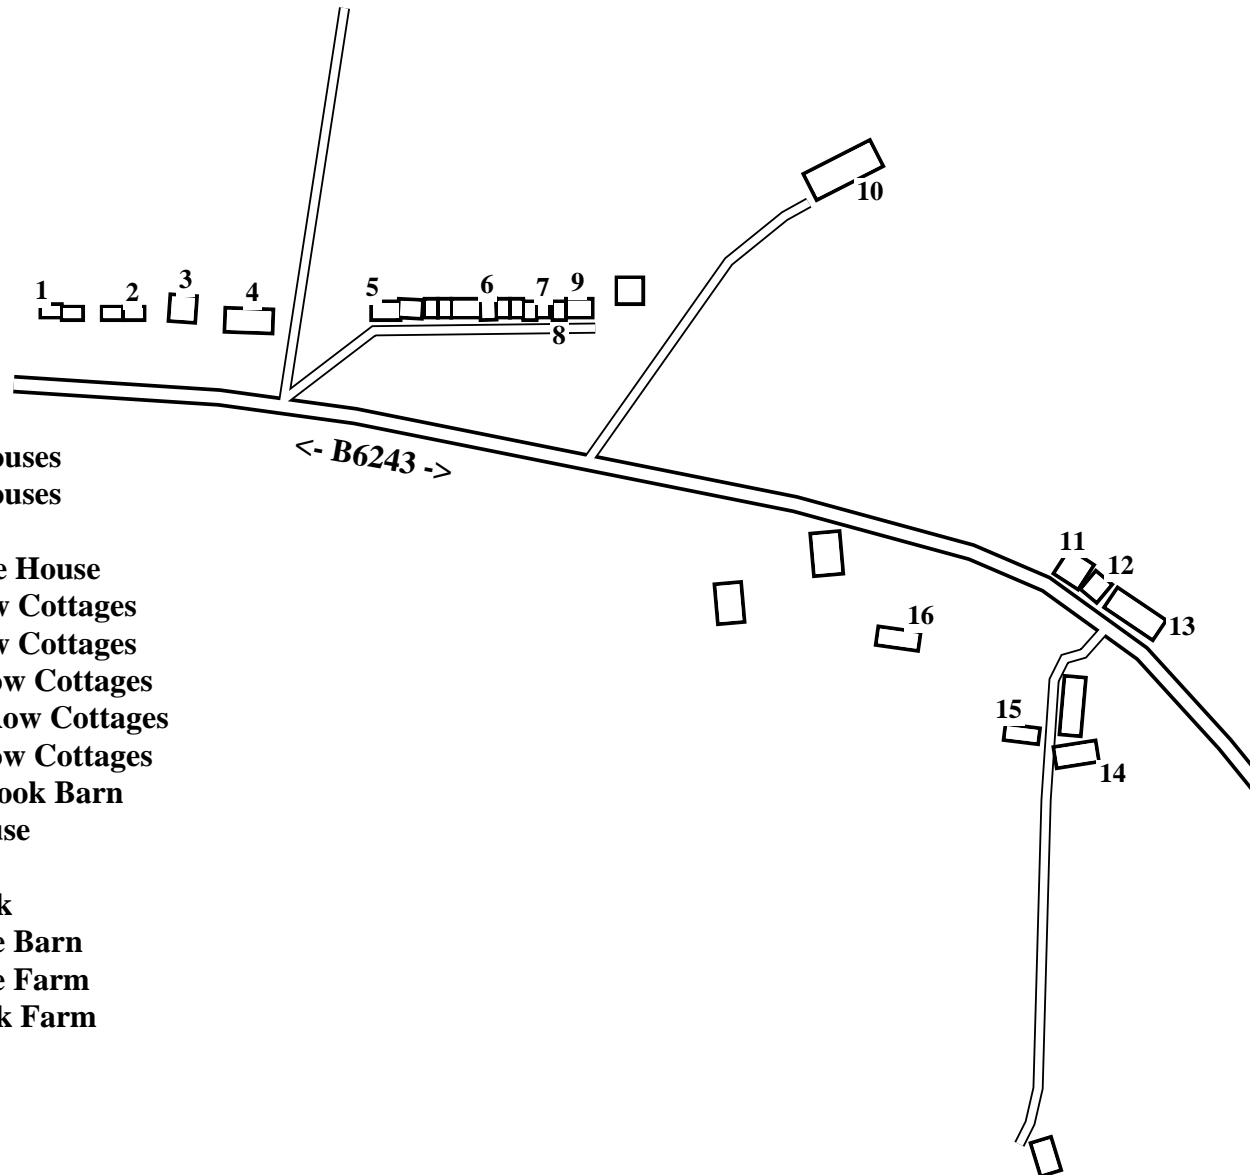

New Row / Moor Nook

Caution: This map has not yet been checked by residents.
There may be errors and omissions.

- 1 1 Airey Houses
- 2 4 Airey Houses
- 3 Oaklea
- 4 The Mouse House
- 5 1 New Row Cottages
- 6 6 New Row Cottages
- 7 10 New Row Cottages
- 8 10a New Row Cottages
- 9 11 New Row Cottages
- 10 Willow Brook Barn
- 11 Beech House
- 12 Hillcrest
- 13 Moor Nook
- 14 Davis Gate Barn
- 15 Davis Gate Farm
- 16 Moor Nook Farm

- 1 Airey Houses. 1
- 4 Airey Houses. 2
- Beech House 11
- Davis Gate Barn. . . 14
- Davis Gate Farm. . . 15
- Hillcrest 12
- Moor Nook. 13
- Moor Nook Farm . . 16
- The Mouse House . . . 4
- 1 New Row Cottages. . 5
- 6 New Row Cottages. . 6
- 10 New Row Cottages . 7
- 10a New Row Cottages 8
- 11 New Row Cottages . 9
- Oaklea 3
- Willow Brook Barn . 10