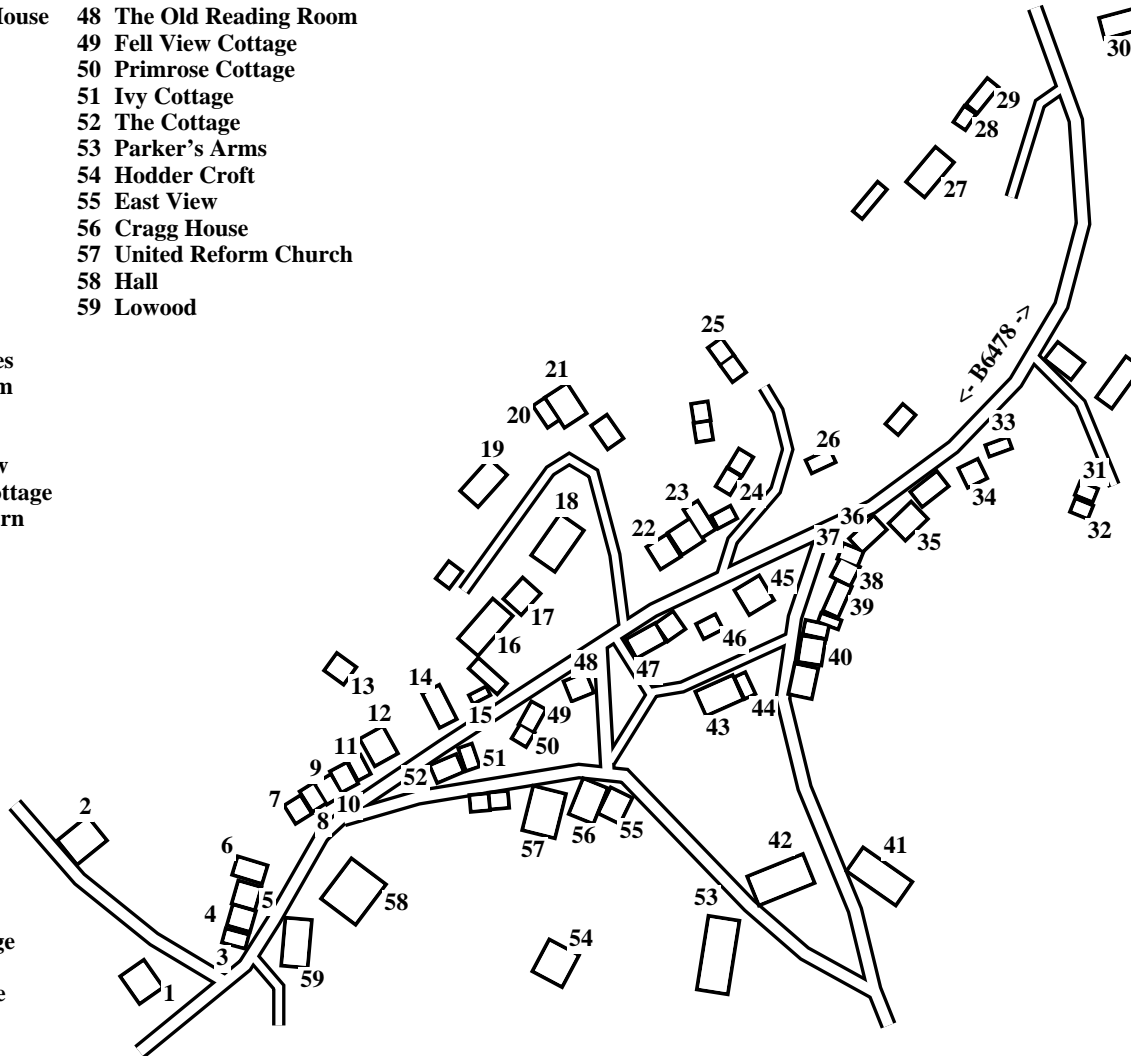

# Newton

Caution: This map has not yet been checked by residents.  
There may be errors and omissions.

- 1 Wayside
- 2 Friends' Meeting House
- 3 Brightholme
- 4 Brightholme Flat
- 5 Brabbins
- 6 The Manse
- 7 Quoyberry
- 8 Croft Cottage
- 9 1 Croft House
- 10 2 Croft House
- 11 Wallace Cottage
- 12 Wallace House
- 13 Highfield
- 14 Salisbury Cottage
- 15 Public Conveniences
- 16 Salisbury Hall Farm
- 17 Alexandra House
- 18 The Barn House
- 19 Salisbury Bungalow
- 20 Hare & Hounds Cottage
- 21 Hare & Hounds Barn
- 22 1 Sunnyside
- 23 3 Sunnyside
- 24 1 Bright's Close
- 25 6 Bright's Close
- 26 Bowland House
- 27 Hawthorn Cottage
- 28 1 College Cottages
- 29 2 College Cottages
- 30 Police Station
- 31 Low Barn
- 32 The Shippon
- 33 Old Stables
- 34 Hydes Farm
- 35 Smithy Cottage
- 36 The Old School
- 37 Schoolhouse Cottage
- 38 Mission Cottage
- 39 The Old Post Office
- 40 Lowlands Farm
- 41 Hodder Bank
- 42 Newton Hall
- 43 Lowland Stables
- 44 Bounty Cottage
- 45 Lowlands House
- 46 Lowland Cottage
- 47 Newton House
- 48 The Old Reading Room
- 49 Fell View Cottage
- 50 Primrose Cottage
- 51 Ivy Cottage
- 52 The Cottage
- 53 Parker's Arms
- 54 Hodder Croft
- 55 East View
- 56 Cragg House
- 57 United Reform Church
- 58 Hall
- 59 Lowood