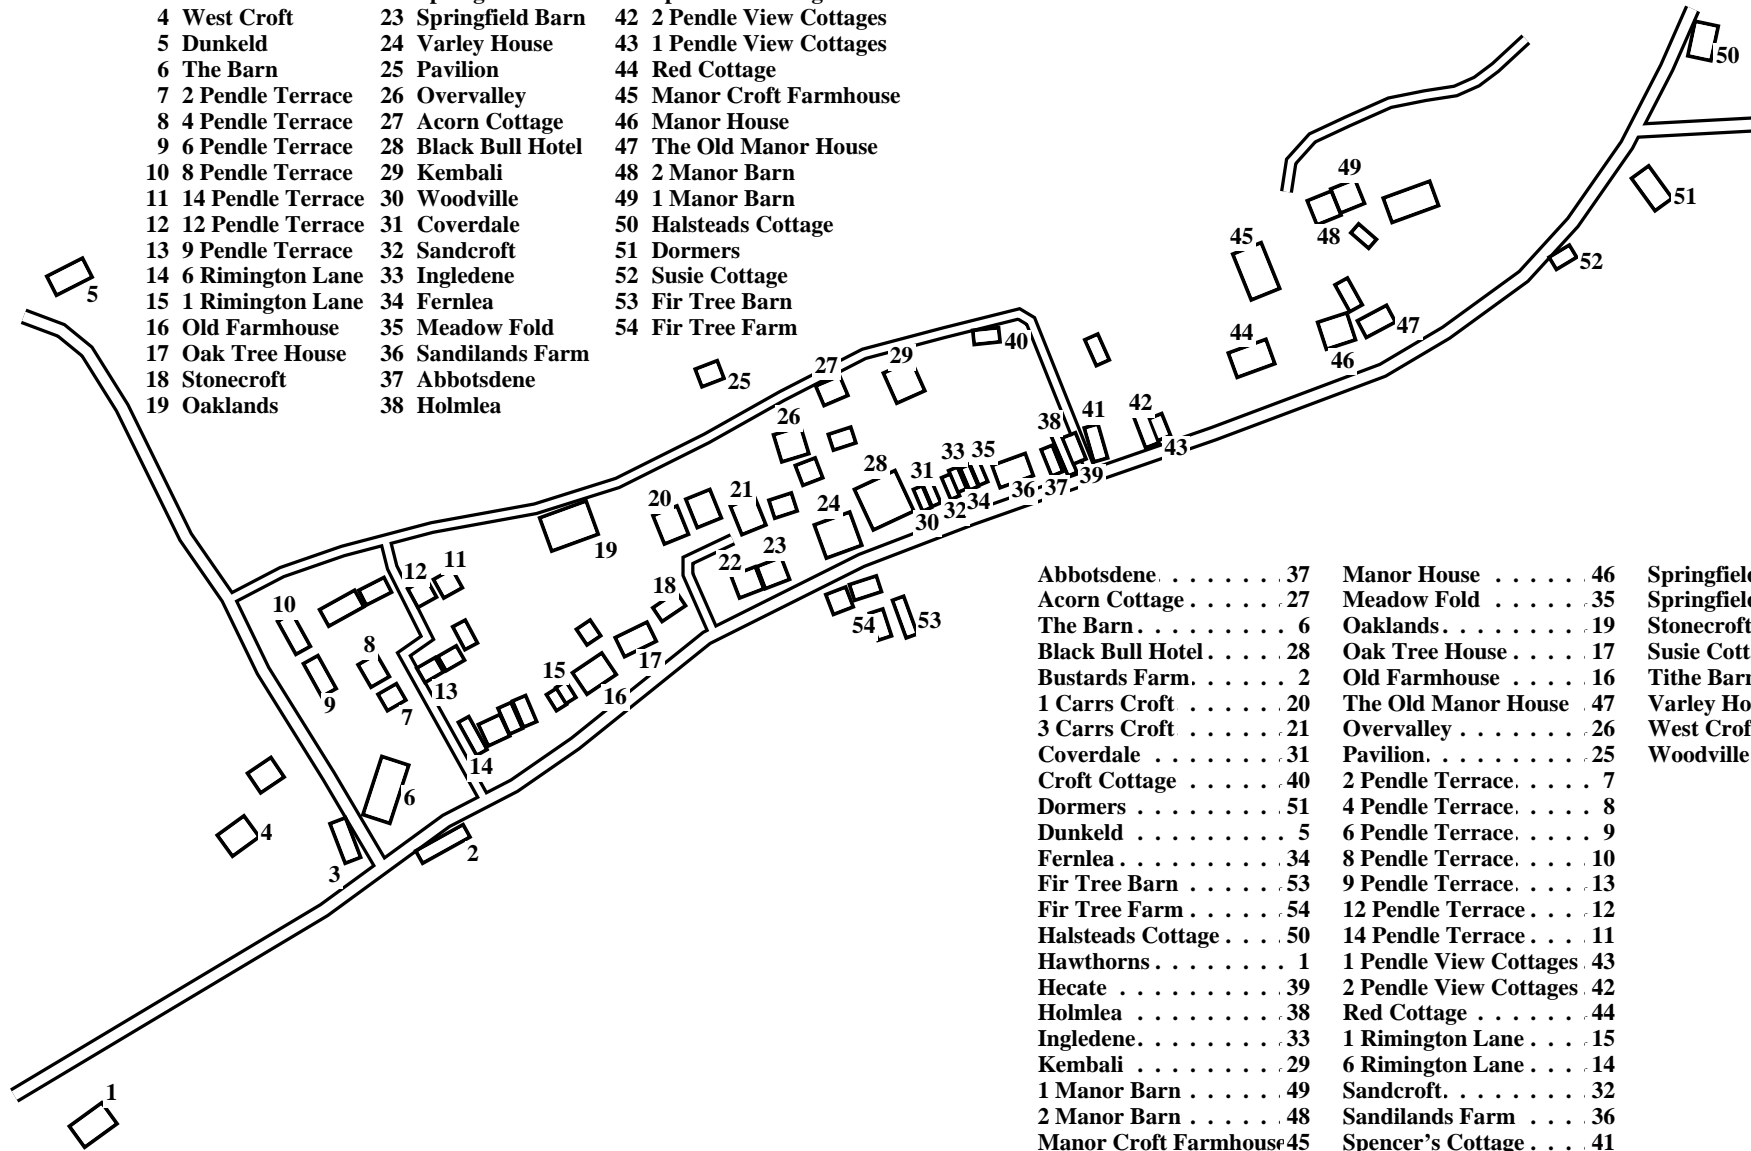

# Rimington

Caution: This map has not yet been checked by residents.  
There may be errors and omissions.

- |                      |                      |                           |
|----------------------|----------------------|---------------------------|
| 1 Hawthorns          | 20 1 Carrs Croft     | 39 Hecate                 |
| 2 Bustards Farm      | 21 3 Carrs Croft     | 40 Croft Cottage          |
| 3 Tithe Barn         | 22 Springfield House | 41 Spencer's Cottage      |
| 4 West Croft         | 23 Springfield Barn  | 42 2 Pendle View Cottages |
| 5 Dunkeld            | 24 Varley House      | 43 1 Pendle View Cottages |
| 6 The Barn           | 25 Pavilion          | 44 Red Cottage            |
| 7 2 Pendle Terrace   | 26 Overvalley        | 45 Manor Croft Farmhouse  |
| 8 4 Pendle Terrace   | 27 Acorn Cottage     | 46 Manor House            |
| 9 6 Pendle Terrace   | 28 Black Bull Hotel  | 47 The Old Manor House    |
| 10 8 Pendle Terrace  | 29 Kembali           | 48 2 Manor Barn           |
| 11 14 Pendle Terrace | 30 Woodville         | 49 1 Manor Barn           |
| 12 12 Pendle Terrace | 31 Coverdale         | 50 Halsteads Cottage      |
| 13 9 Pendle Terrace  | 32 Sandcroft         | 51 Dormers                |
| 14 6 Rimington Lane  | 33 Ingledene         | 52 Susie Cottage          |
| 15 1 Rimington Lane  | 34 Fernlea           | 53 Fir Tree Barn          |
| 16 Old Farmhouse     | 35 Meadow Fold       | 54 Fir Tree Farm          |
| 17 Oak Tree House    | 36 Sandilands Farm   |                           |
| 18 Stonecroft        | 37 Abbotsdene        |                           |
| 19 Oaklands          | 38 Holmlea           |                           |