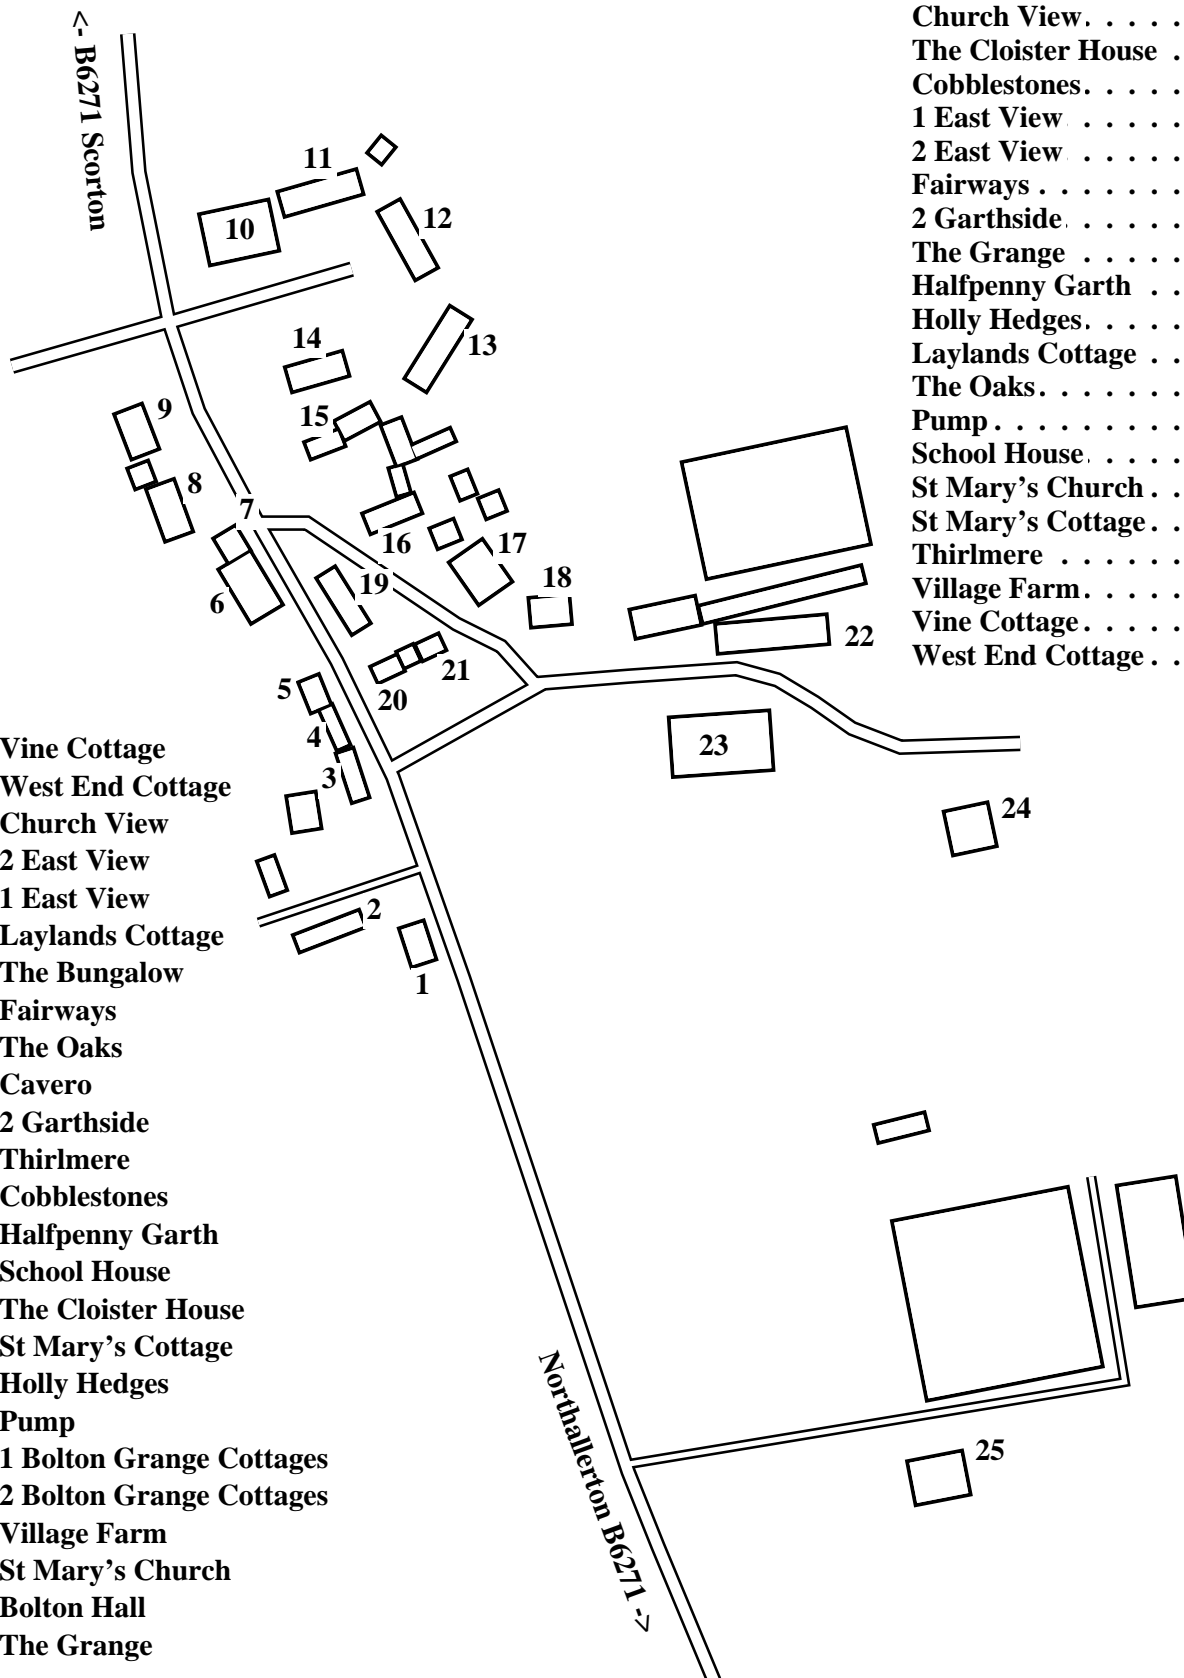

Bolton-on-Swale

Caution: This map has not yet been checked by residents.

There may be errors and omissions.

- 1 Bolton Grange Cottages. . . 20
- 2 Bolton Grange Cottages. . . 21
- Bolton Hall. 24
- The Bungalow 7
- Cavero 10
- Church 23
- Church View. 3
- The Cloister House 16
- Cobblestones. 13
- 1 East View 5
- 2 East View 4
- Fairways 8
- 2 Garthside. 11
- The Grange 25
- Halfpenny Garth 14
- Holly Hedges. 18
- Laylands Cottage 6
- The Oaks. 9
- Pump. 19
- School House. 15
- St Mary's Church. 23
- St Mary's Cottage. 17
- Thirlmere 12
- Village Farm. 22
- Vine Cottage. 1
- West End Cottage. 2

- 1 Vine Cottage
- 2 West End Cottage
- 3 Church View
- 4 2 East View
- 5 1 East View
- 6 Laylands Cottage
- 7 The Bungalow
- 8 Fairways
- 9 The Oaks
- 10 Cavero
- 11 2 Garthside
- 12 Thirlmere
- 13 Cobblestones
- 14 Halfpenny Garth
- 15 School House
- 16 The Cloister House
- 17 St Mary's Cottage
- 18 Holly Hedges
- 19 Pump
- 20 1 Bolton Grange Cottages
- 21 2 Bolton Grange Cottages
- 22 Village Farm
- 23 St Mary's Church
- 24 Bolton Hall
- 25 The Grange