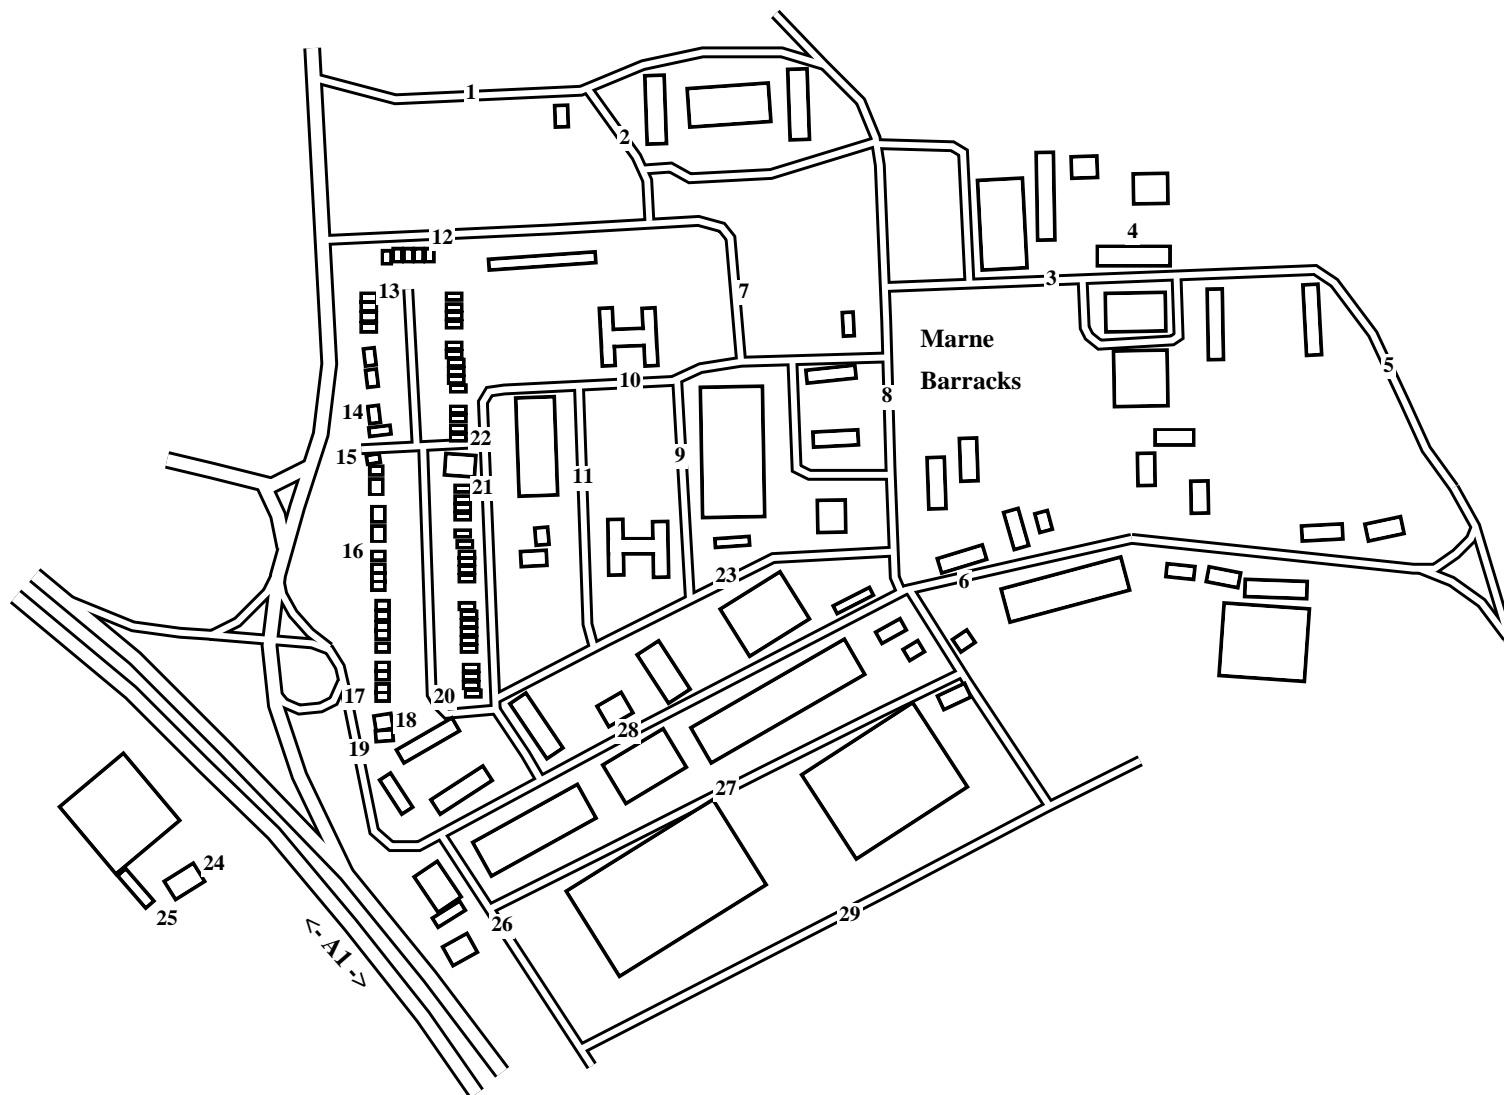

Catterick Village (South)

Caution: This map has not yet been checked by residents.

There may be errors and omissions.

- 1 Young's Way
- 2 Grundy Way
- 3 Chacksfield Road
- 4 Church
- 5 Leech Lane
- 6 St Bedes Church
- 7 Griffiths Grove
- 8 Liardet Road
- 9 Mellersh Road
- 10 Godfrey Road
- 11 Stafford Road
- 12 30 Yarde Avenue
- 13 25 Yarde Avenue
- 14 19 Yarde Avenue
- 15 18 Yarde Avenue
- 16 13 Yarde Avenue
- 17 1 Yarde Avenue
- 18 39 Yarde Avenue
- 19 41 Yarde Avenue
- 20 20 Robinson Road
- 21 1 Robinson Road
- 22 44 Yarde Avenue
- 23 Fuller-Good Road
- 24 Bainesse
- 25 Bainesse Cottage
- 26 Lydford Road
- 27 Lock Walk
- 28 Sanders Way
- 29 Howe Avenue

- Bainesse 24
- Bainesse Cottage. 25
- Chacksfield Road . 3
- Church 4
- Fuller-Good Road .23
- Godfrey Road . . .10
- Griffiths Grove . . 7
- Grundy Way 2
- Howe Avenue . . .29
- Leech Lane. 5
- Liardet Road. . . . 8
- Lock Walk 27
- Lydford Road . . .26
- Mellersh Road . . . 9
- 1 Robinson Road. 21
- 20 Robinson Road 20
- Sanders Way. . . . 28
- St Bedes Church. . 6
- Stafford Road. . . 11
- 1 Yarde Avenue . .17
- 13 Yarde Avenue .16
- 18 Yarde Avenue .15
- 19 Yarde Avenue .14
- 25 Yarde Avenue .13
- 30 Yarde Avenue .12
- 39 Yarde Avenue .18
- 41 Yarde Avenue .19
- 44 Yarde Avenue .22
- Young's Way. . . . 1