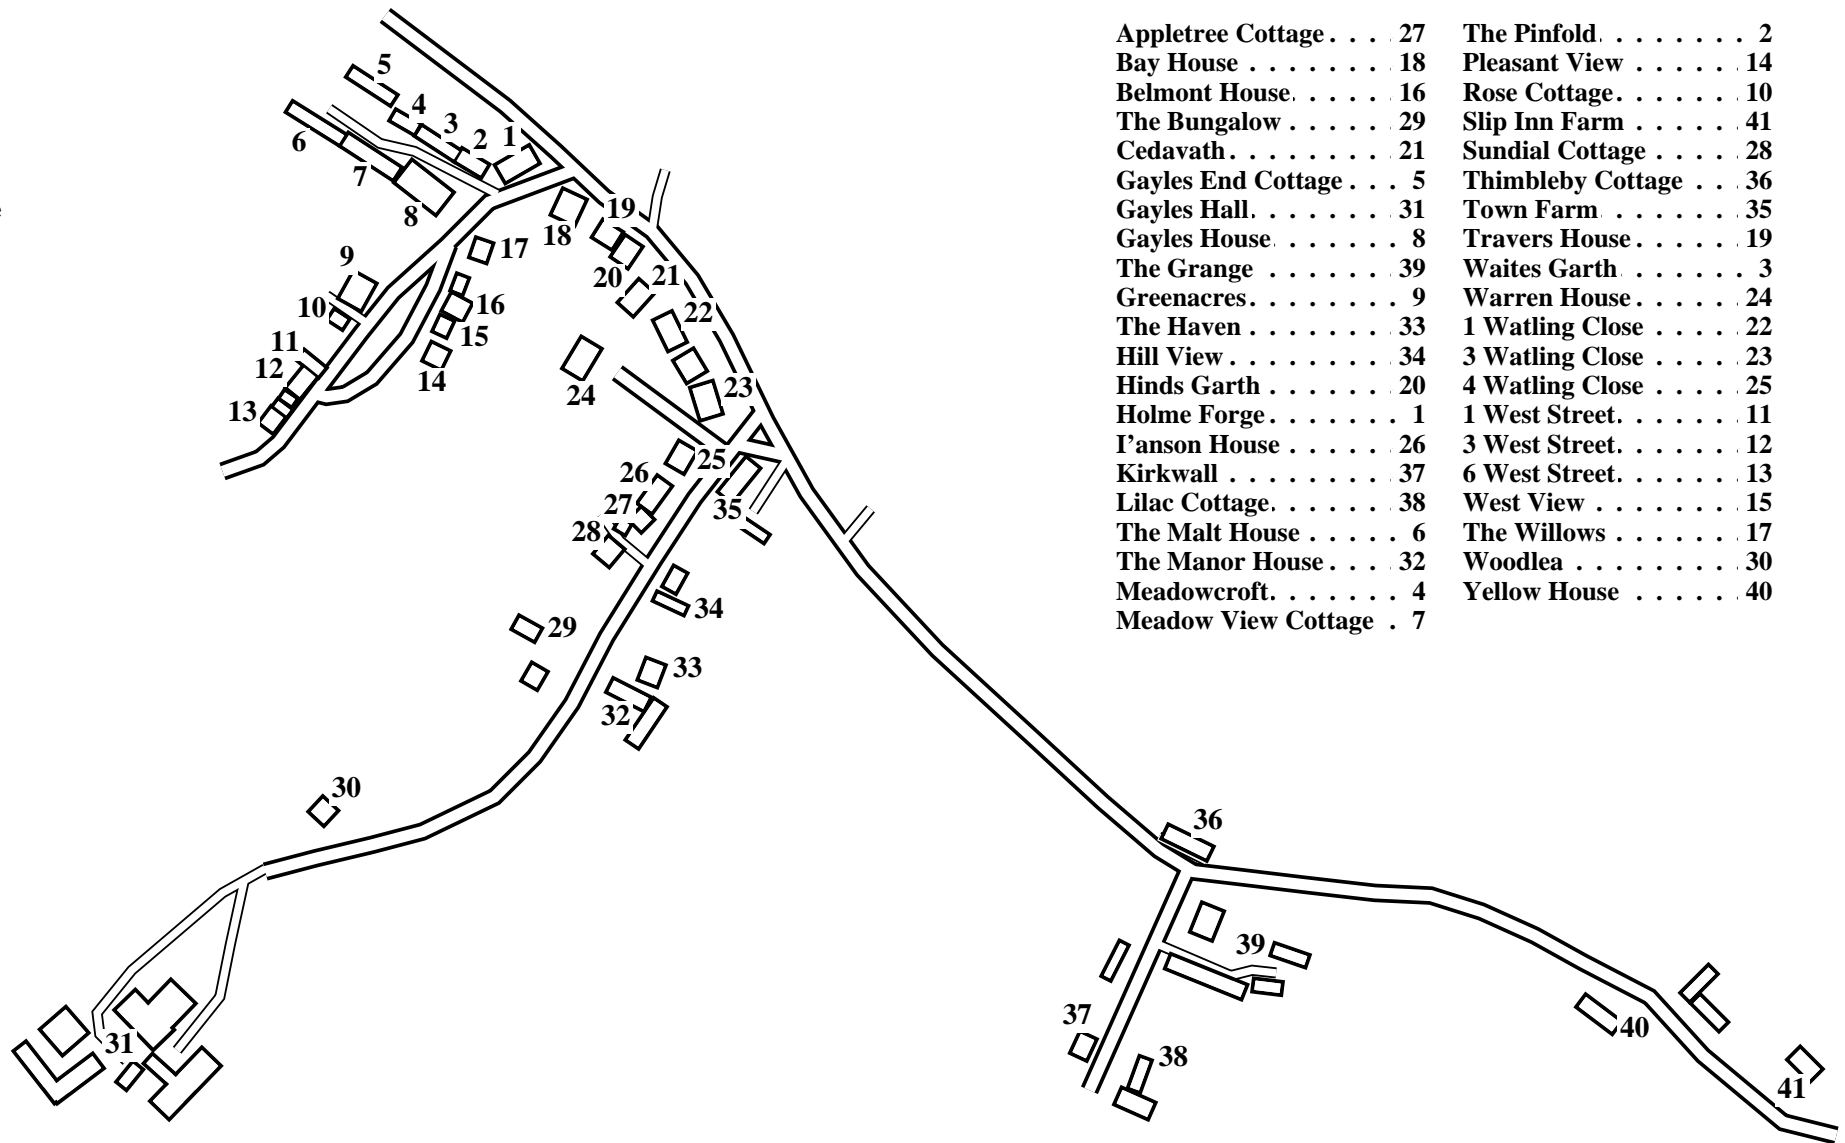

# Gayles

Caution: This map has not yet been checked by residents.  
There may be errors and omissions.

- 1 Holme Forge
- 2 The Pinfold
- 3 Waites Garth
- 4 Meadowcroft
- 5 Gayles End Cottage
- 6 The Malt House
- 7 Meadow View Cottage
- 8 Gayles House
- 9 Greenacres
- 10 Rose Cottage
- 11 1 West Street
- 12 3 West Street
- 13 6 West Street
- 14 Pleasant View
- 15 West View
- 16 Belmont House
- 17 The Willows
- 18 Bay House
- 19 Travers House
- 20 Hinds Garth
- 21 Cedavath
- 22 1 Watling Close
- 23 3 Watling Close
- 24 Warren House
- 25 4 Watling Close
- 26 P'anson House
- 27 Appletree Cottage
- 28 Sundial Cottage
- 29 The Bungalow
- 30 Woodlea
- 31 Gayles Hall
- 32 The Manor House
- 33 The Haven
- 34 Hill View
- 35 Town Farm
- 36 Thimbleby Cottage
- 37 Kirkwall
- 38 Lilac Cottage
- 39 The Grange
- 40 Yellow House
- 41 Slip Inn Farm

- Appletree Cottage . . . . . 27
- Bay House . . . . . 18
- Belmont House. . . . . 16
- The Bungalow . . . . . 29
- Cedavath. . . . . 21
- Gayles End Cottage . . . . . 5
- Gayles Hall. . . . . 31
- Gayles House. . . . . 8
- The Grange . . . . . 39
- Greenacres. . . . . 9
- The Haven . . . . . 33
- Hill View. . . . . 34
- Hinds Garth . . . . . 20
- Holme Forge. . . . . 1
- P'anson House . . . . . 26
- Kirkwall . . . . . 37
- Lilac Cottage. . . . . 38
- The Malt House . . . . . 6
- The Manor House . . . . . 32
- Meadowcroft. . . . . 4
- Meadow View Cottage . . . . . 7
- The Pinfold. . . . . 2
- Pleasant View . . . . . 14
- Rose Cottage. . . . . 10
- Slip Inn Farm . . . . . 41
- Sundial Cottage . . . . . 28
- Thimbleby Cottage . . . . . 36
- Town Farm . . . . . 35
- Travers House . . . . . 19
- Waites Garth . . . . . 3
- Warren House . . . . . 24
- 1 Watling Close . . . . . 22
- 3 Watling Close . . . . . 23
- 4 Watling Close . . . . . 25
- 1 West Street. . . . . 11
- 3 West Street. . . . . 12
- 6 West Street. . . . . 13
- West View . . . . . 15
- The Willows . . . . . 17
- Woodlea . . . . . 30
- Yellow House . . . . . 40