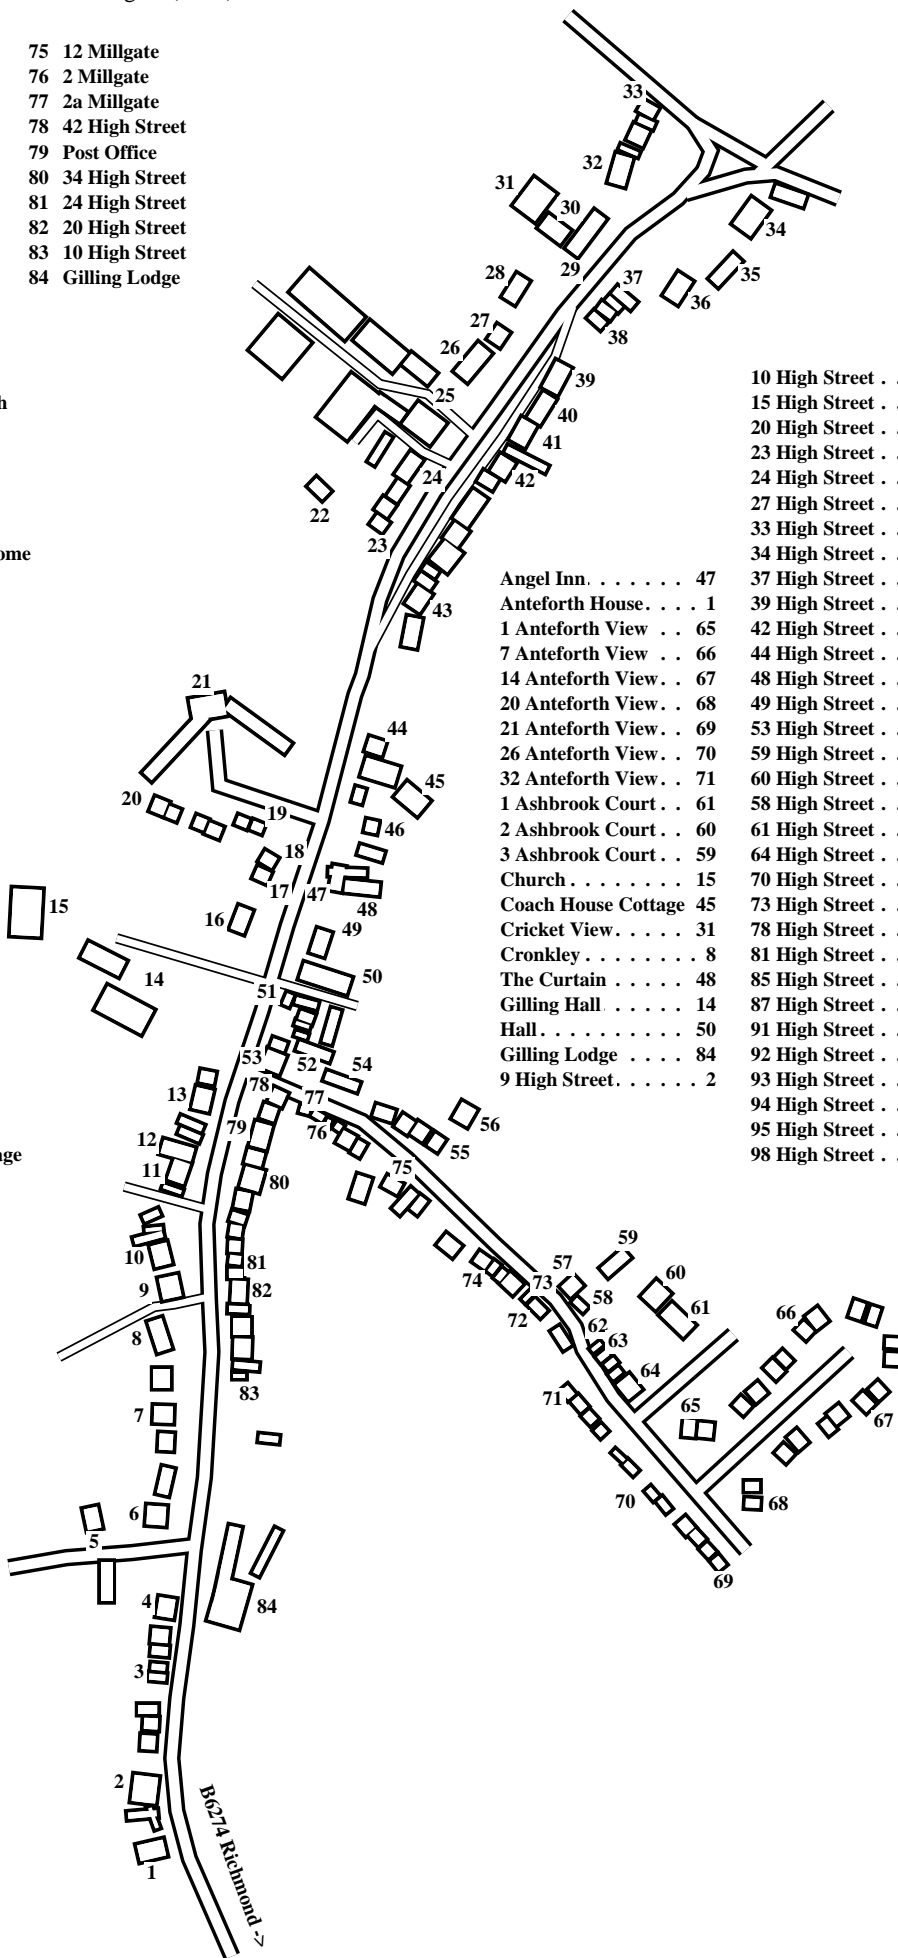

Gilling West

Caution: This map has not yet been checked by residents.

There may be errors and omissions.

- 1 Anteforth House
- 2 9 High Street
- 3 15 High Street
- 4 23 High Street
- 5 2 Waters Lane
- 6 27 High Street
- 7 33 High Street
- 8 Cronkley
- 9 37 High Street
- 10 39 High Street
- 11 49 High Street
- 12 White Swan Inn
- 13 53 High Street
- 14 Gilling Hall
- 15 St Agatha's Church
- 16 Vicarage
- 17 59 High Street
- 18 61 High Street
- 19 1 Oswin Grove
- 20 6 Oswin Grove
- 21 1-21 Residential Home
- 22 Plane Tree Farm
- 23 73 High Street
- 24 81 High Street
- 25 Town End Farm
- 26 85 High Street
- 27 87 High Street
- 28 May House
- 29 91 High Street
- 30 93 High Street
- 31 Cricket View
- 32 95 High Street
- 33 103 High Street
- 34 Stables
- 35 The Old Vicarage
- 36 116 High Street
- 37 114 High Street
- 38 108 High Street
- 39 102 High Street
- 40 98 High Street
- 41 94 High Street
- 42 92 High Street
- 43 78 High Street
- 44 70 High Street
- 45 Coach House Cottage
- 46 64 High Street
- 47 Angel Inn
- 48 The Curtain
- 49 60 High Street
- 50 Hall
- 51 58 High Street
- 52 48 High Street
- 53 44 High Street
- 54 1 Millgate
- 55 9 Millgate
- 56 11 Millgate
- 57 13 Millgate
- 58 15 Millgate
- 59 3 Ashbrook Court
- 60 2 Ashbrook Court
- 61 1 Ashbrook Court
- 62 33 Millgate
- 63 17 Millgate
- 64 23 Millgate
- 65 1 Anteforth View
- 66 7 Anteforth View
- 67 14 Anteforth View
- 68 20 Anteforth View
- 69 21 Anteforth View
- 70 26 Anteforth View
- 71 32 Anteforth View
- 72 32 Millgate
- 73 30 Millgate
- 74 20 Millgate
- 75 12 Millgate
- 76 2 Millgate
- 77 2a Millgate
- 78 42 High Street
- 79 Post Office
- 80 34 High Street
- 81 24 High Street
- 82 20 High Street
- 83 10 High Street
- 84 Gilling Lodge