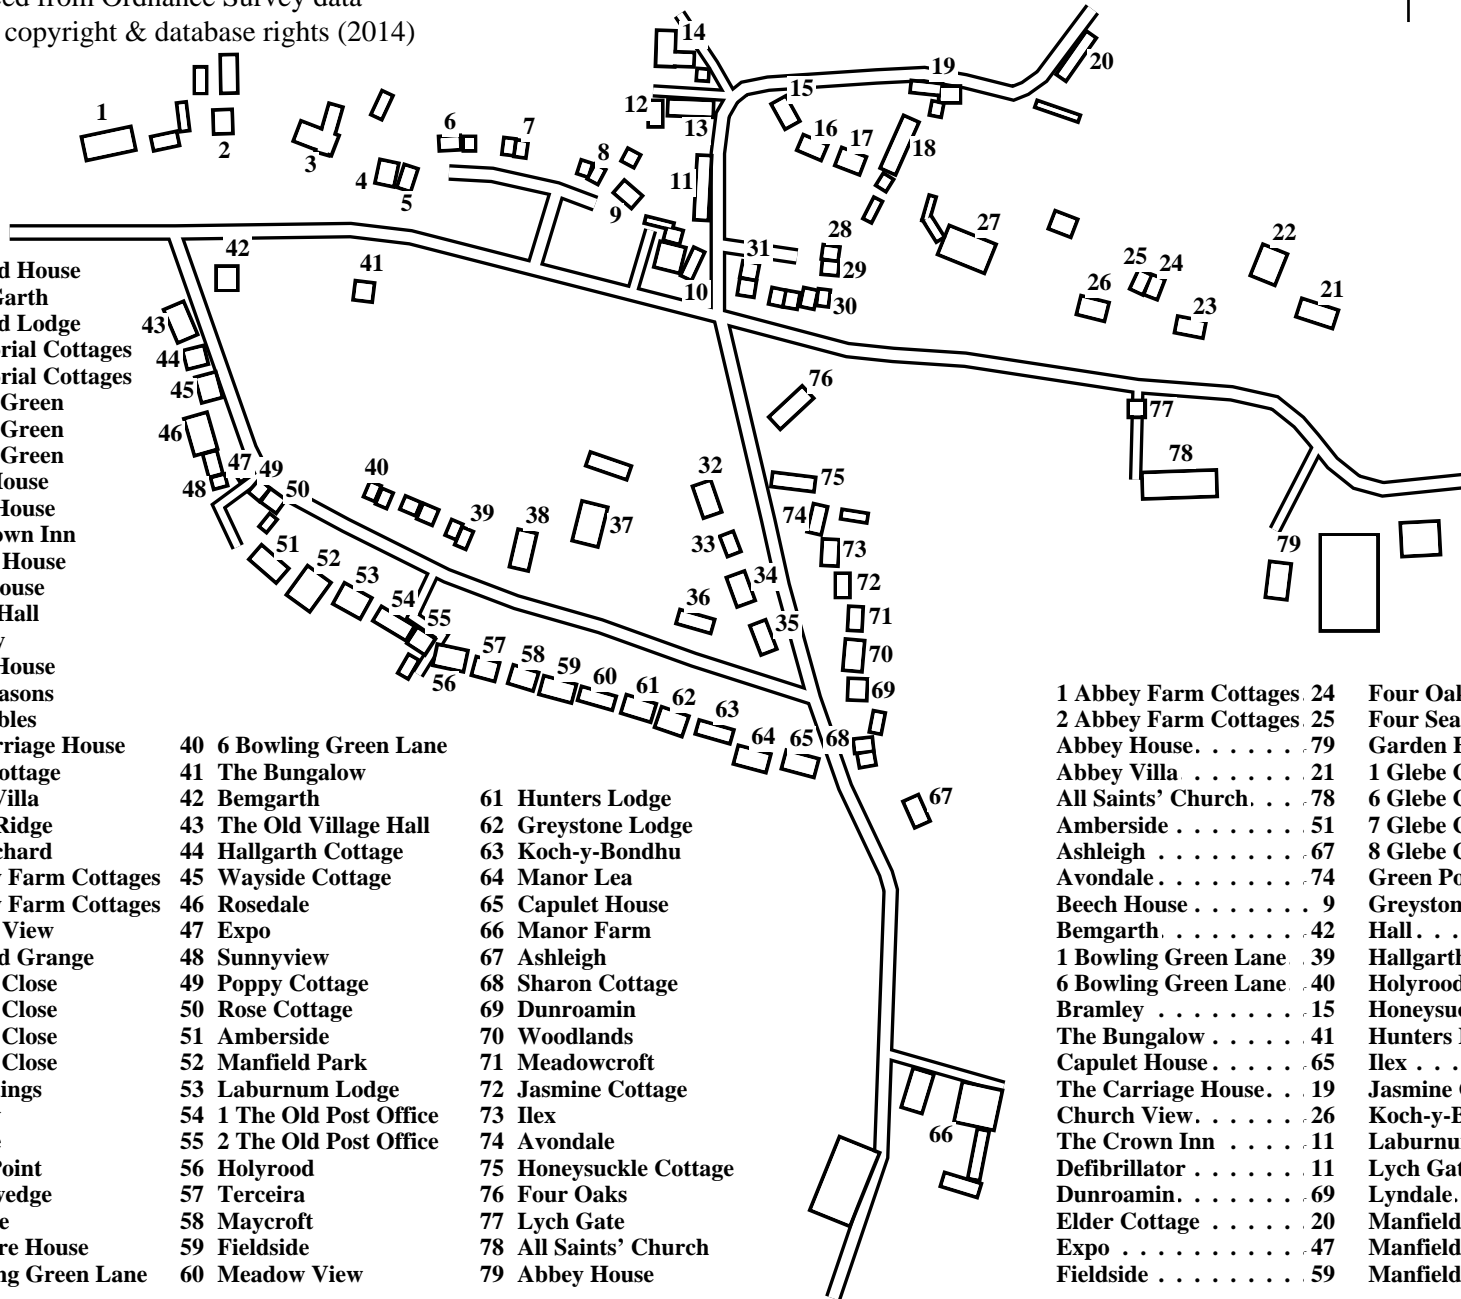

Manfield

- 1 Manfield House
- 2 Ripon Garth
- 3 Manfield Lodge
- 4 2 Memorial Cottages
- 5 1 Memorial Cottages
- 6 1 Town Green
- 7 4 Town Green
- 8 6 Town Green
- 9 Beech House
- 10 School House
- 11 The Crown Inn
- 12 Garden House
- 13 Stone House
- 14 Village Hall
- 15 Bramley
- 16 Russet House
- 17 Four Seasons
- 18 The Stables
- 19 The Carriage House
- 20 Elder Cottage
- 21 Abbey Villa
- 22 Windy Ridge
- 23 The Orchard
- 24 1 Abbey Farm Cottages
- 25 2 Abbey Farm Cottages
- 26 Church View
- 27 Manfield Grange
- 28 8 Glebe Close
- 29 7 Glebe Close
- 30 1 Glebe Close
- 31 6 Glebe Close
- 32 The Ridings
- 33 Midway
- 34 Lyndale
- 35 Green Point
- 36 Meadowedge
- 37 Vicarage
- 38 Sycamore House
- 39 1 Bowling Green Lane

- 40 6 Bowling Green Lane
- 41 The Bungalow
- 42 Bemgarth
- 43 The Old Village Hall
- 44 Hallgarth Cottage
- 45 Wayside Cottage
- 46 Rosedale
- 47 Expo
- 48 Sunnyview
- 49 Poppy Cottage
- 50 Rose Cottage
- 51 Amberside
- 52 Manfield Park
- 53 Laburnum Lodge
- 54 1 The Old Post Office
- 55 2 The Old Post Office
- 56 Holyrood
- 57 Terceira
- 58 Maycroft
- 59 Fieldside
- 60 Meadow View

- 61 Hunters Lodge
- 62 Greystone Lodge
- 63 Koch-y-Bondhu
- 64 Manor Lea
- 65 Capulet House
- 66 Manor Farm
- 67 Ashleigh
- 68 Sharon Cottage
- 69 Dunroamin
- 70 Woodlands
- 71 Meadowcroft
- 72 Jasmine Cottage
- 73 Ilex
- 74 Avondale
- 75 Honeysuckle Cottage
- 76 Four Oaks
- 77 Lych Gate
- 78 All Saints' Church
- 79 Abbey House

- 24 Four Oaks
- 25 Four Seasons
- 26 Garden House
- 27 1 Glebe Close
- 28 6 Glebe Close
- 29 7 Glebe Close
- 30 8 Glebe Close
- 31 Green Point
- 32 Greystone Lodge
- 33 Hall
- 34 Hallgarth Cottage
- 35 Holyrood
- 36 Honeysuckle Cottage
- 37 Hunters Lodge
- 38 Ilex
- 39 Jasmine Cottage
- 40 Koch-y-Bondhu
- 41 Laburnum Lodge
- 42 Lych Gate
- 43 Lyndale
- 44 Manfield Grange
- 45 Manfield House
- 46 Manfield Lodge