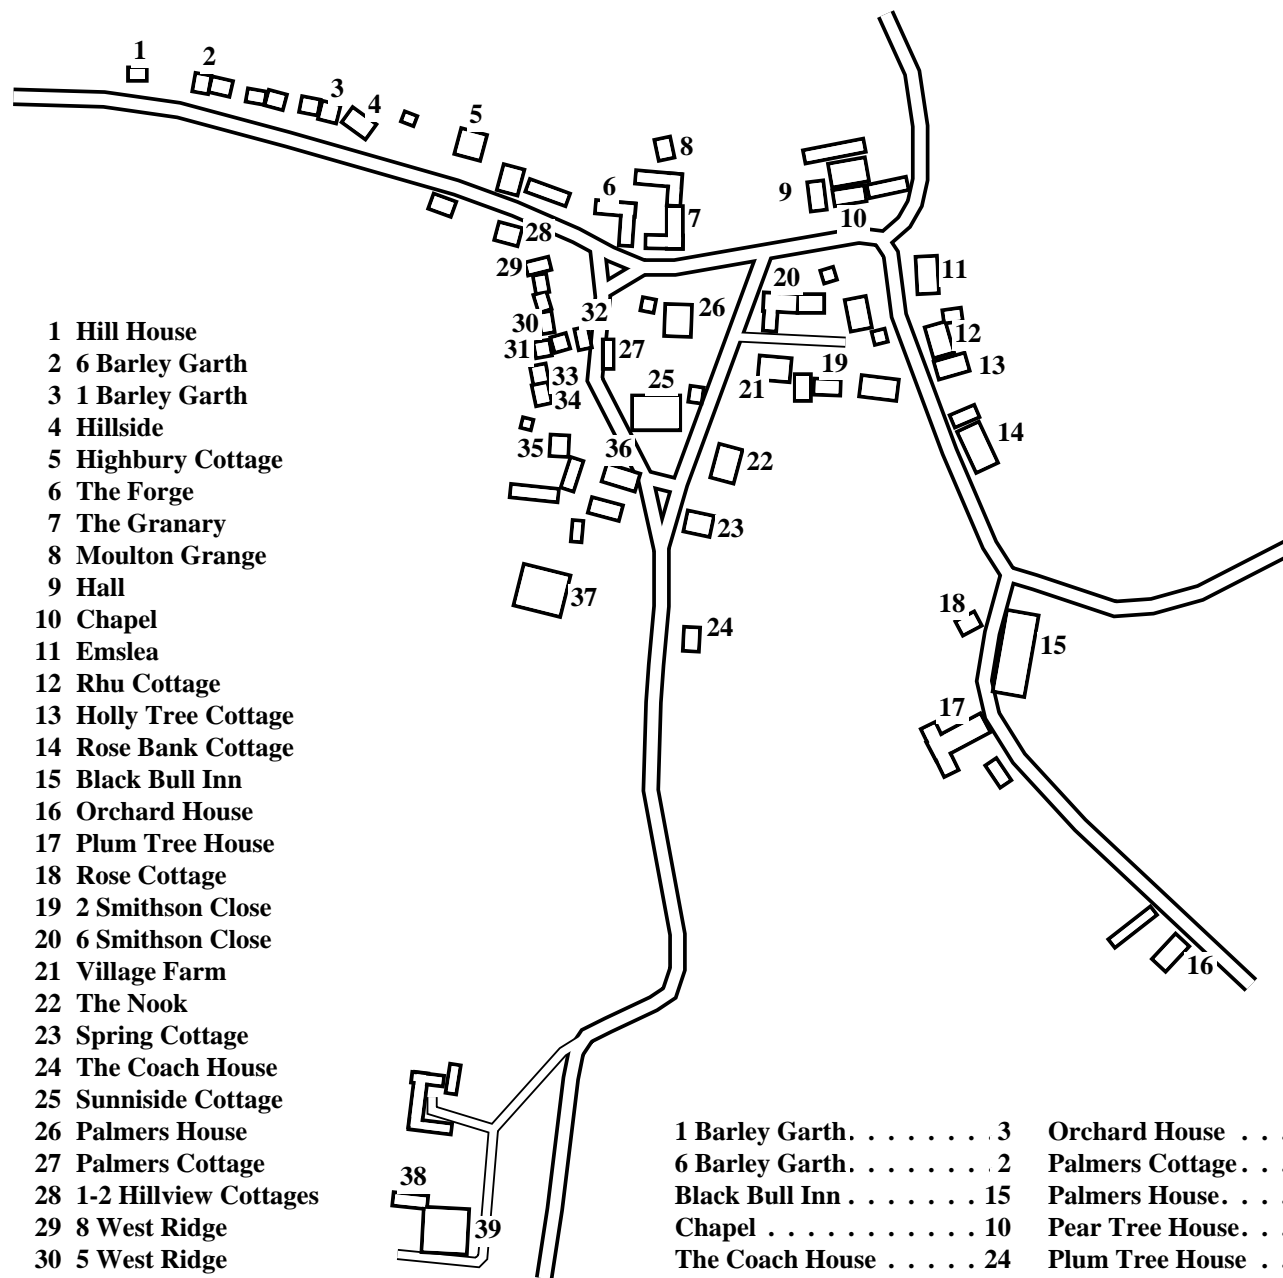

# Moulton

Caution: This map has not yet been checked by residents.  
There may be errors and omissions.

- 1 Hill House
- 2 6 Barley Garth
- 3 1 Barley Garth
- 4 Hillside
- 5 Highbury Cottage
- 6 The Forge
- 7 The Granary
- 8 Moulton Grange
- 9 Hall
- 10 Chapel
- 11 Emslea
- 12 Rhu Cottage
- 13 Holly Tree Cottage
- 14 Rose Bank Cottage
- 15 Black Bull Inn
- 16 Orchard House
- 17 Plum Tree House
- 18 Rose Cottage
- 19 2 Smithson Close
- 20 6 Smithson Close
- 21 Village Farm
- 22 The Nook
- 23 Spring Cottage
- 24 The Coach House
- 25 Sunnyside Cottage
- 26 Palmers House
- 27 Palmers Cottage
- 28 1-2 Hillview Cottages
- 29 8 West Ridge
- 30 5 West Ridge
- 31 2 West Ridge
- 32 4 West Ridge
- 33 7 West Ridge
- 34 Pear Tree House
- 35 Manor Cottage
- 36 Manor Cottage Bungalow
- 37 Manor House
- 38 Moulton Hall Cottage
- 39 Moulton Hall

- 1 Barley Garth. . . . . 3
- 6 Barley Garth. . . . . 2
- Black Bull Inn . . . . . 15
- Chapel . . . . . 10
- The Coach House . . . . . 24
- Emslea . . . . . 11
- The Forge . . . . . 6
- The Granary. . . . . 7
- Hall . . . . . 9
- Highbury Cottage . . . . . 5
- Hill House . . . . . 1
- Hillside . . . . . 4
- 1-2 Hillview Cottages . . . . . 28
- Holly Tree Cottage . . . . . 13
- Manor Cottage. . . . . 35
- Manor Cottage Bungalow . . . . . 36
- Manor House . . . . . 37
- Moulton Grange. . . . . 8
- Moulton Hall. . . . . 39
- Moulton Hall Cottage. . . . . 38
- The Nook. . . . . 22
- Orchard House . . . . . 16
- Palmers Cottage. . . . . 27
- Palmers House. . . . . 26
- Pear Tree House. . . . . 34
- Plum Tree House . . . . . 17
- Rose Bank Cottage . . . . . 14
- Rose Cottage. . . . . 18
- Rhu Cottage . . . . . 12
- 2 Smithson Close . . . . . 19
- 6 Smithson Close . . . . . 20
- Spring Cottage. . . . . 23
- Sunnyside Cottage. . . . . 25
- Village Farm. . . . . 21
- 2 West Ridge. . . . . 31
- 4 West Ridge. . . . . 32
- 5 West Ridge. . . . . 30
- 7 West Ridge. . . . . 33
- 8 West Ridge. . . . . 29