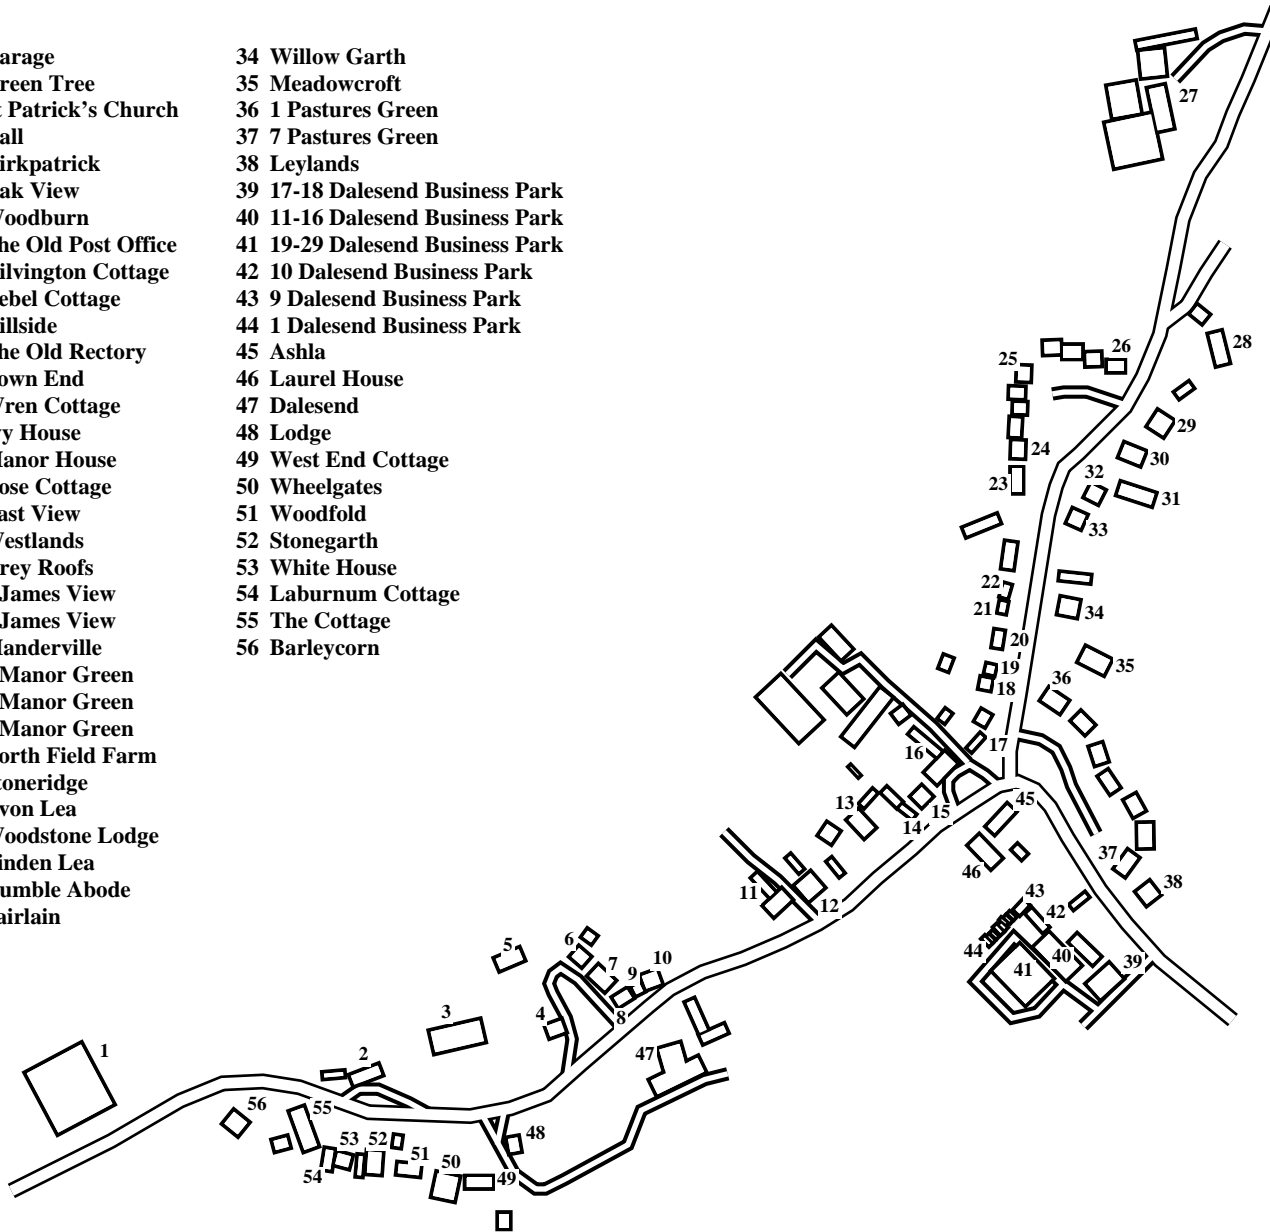

# Patrick Brompton

Caution: This map has not yet been checked by residents.  
There may be errors and omissions.

- 1 Garage
- 2 Green Tree
- 3 St Patrick's Church
- 4 Hall
- 5 Kirkpatrick
- 6 Oak View
- 7 Woodburn
- 8 The Old Post Office
- 9 Kilvington Cottage
- 10 Rebel Cottage
- 11 Hillside
- 12 The Old Rectory
- 13 Town End
- 14 Wren Cottage
- 15 Ivy House
- 16 Manor House
- 17 Rose Cottage
- 18 East View
- 19 Westlands
- 20 Grey Roofs
- 21 2 James View
- 22 1 James View
- 23 Manderville
- 24 1 Manor Green
- 25 5 Manor Green
- 26 9 Manor Green
- 27 North Field Farm
- 28 Stoneridge
- 29 Avon Lea
- 30 Woodstone Lodge
- 31 Linden Lea
- 32 Humble Abode
- 33 Fairlain
- 34 Willow Garth
- 35 Meadowcroft
- 36 1 Pastures Green
- 37 7 Pastures Green
- 38 Leylands
- 39 17-18 Dalesend Business Park
- 40 11-16 Dalesend Business Park
- 41 19-29 Dalesend Business Park
- 42 10 Dalesend Business Park
- 43 9 Dalesend Business Park
- 44 1 Dalesend Business Park
- 45 Ashla
- 46 Laurel House
- 47 Dalesend
- 48 Lodge
- 49 West End Cottage
- 50 Wheelgates
- 51 Woodfold
- 52 Stonegarth
- 53 White House
- 54 Laburnum Cottage
- 55 The Cottage
- 56 Barleycorn